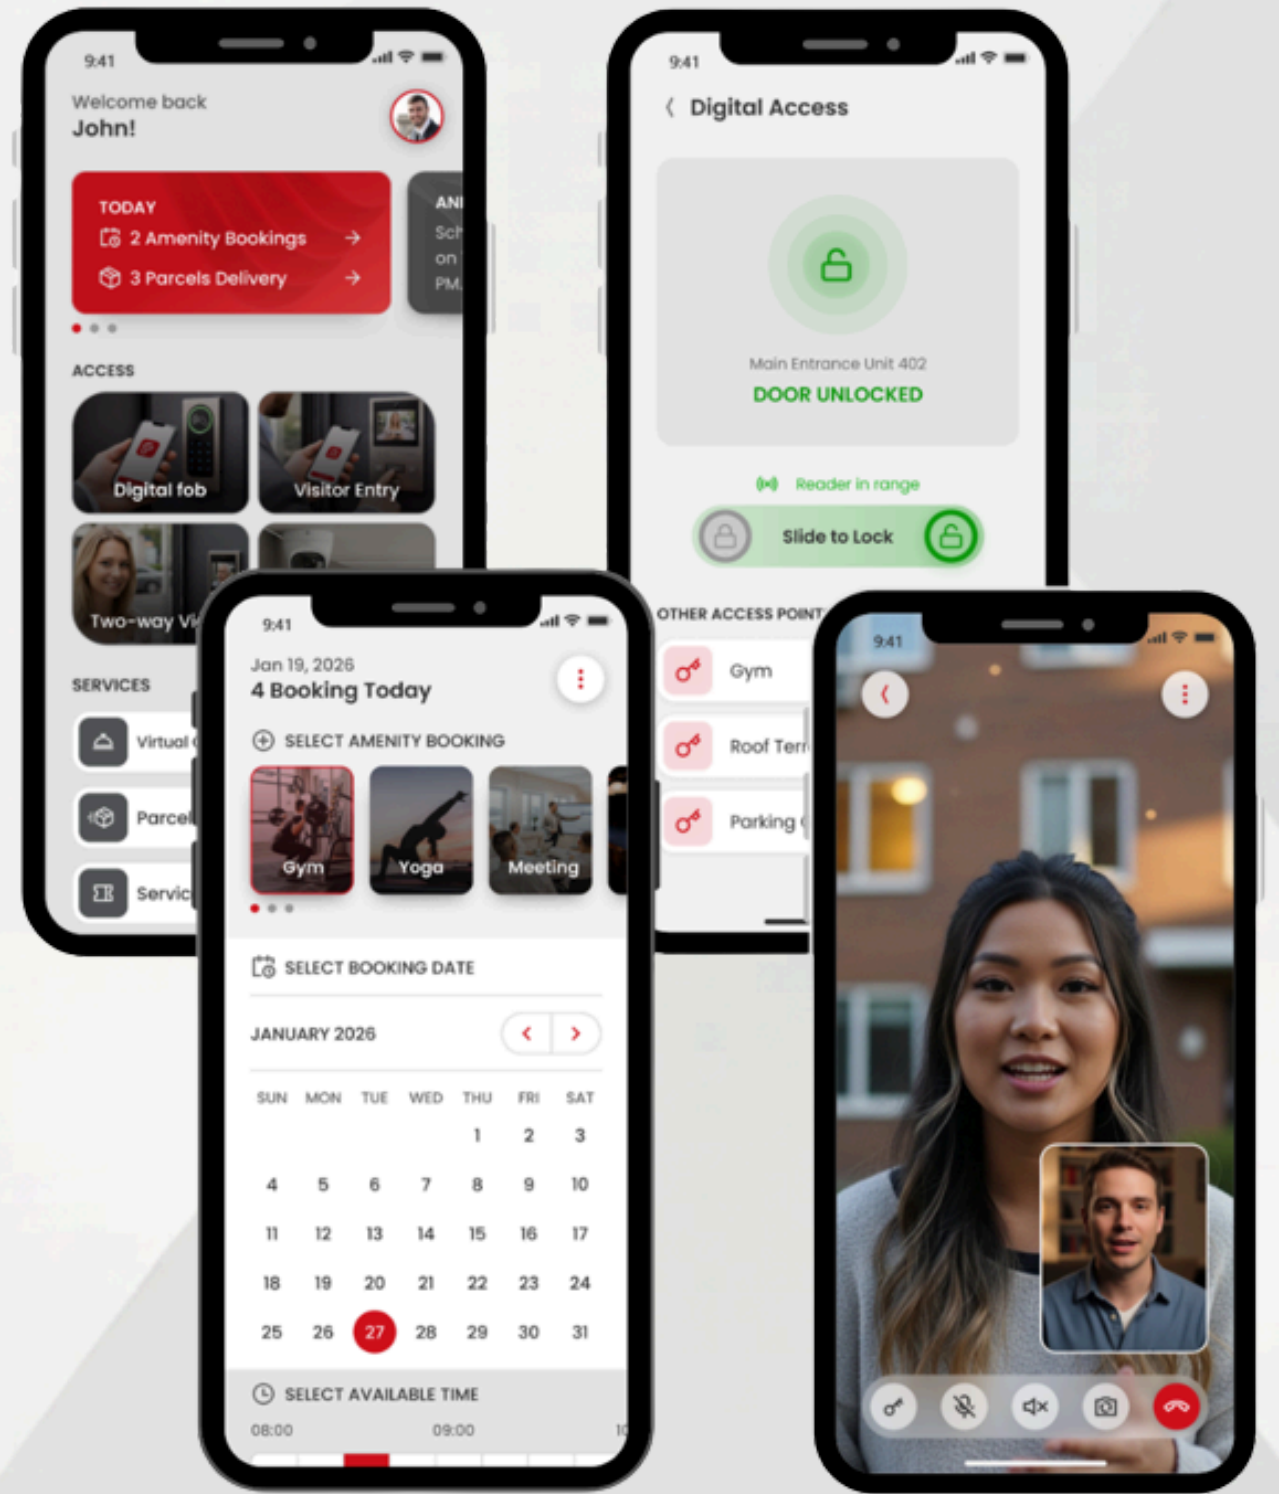

# WEBB COMPANION PRO

*Smarter Access. Simpler Living.*

A Unified Digital Experience for Modern MultiTenant Buildings

Streamline operations and enhance resident experience with Visitor Entry , Digital Notice Boards , Parcel Delivery , Amenity Bookings , and Virtual Concierge - all in one intuitive platform .

-  **Digital Notice Boards:**  
Real - time, centralized updates never miss important building updates .
-  **Visitor Entry:**  
Two-Way Audio Video with Texting and create Visitor fobs for your guests
-  **Parcel Delivery:**  
Get notified you package arrived And it is secure in the building lockers
-  **Amenity Bookings:**  
Reserve gyms , theatres , and more .

## Product Highlights:

- ✓ Android and iOS Compatible
- ✓ Integrates with Webb Vision
- ✓ Preferred Interface Styles
- ✓ Quick, Intuitive Operation
- ✓ Temporary QR Codes for contractors
- ✓ Multi-Site Management