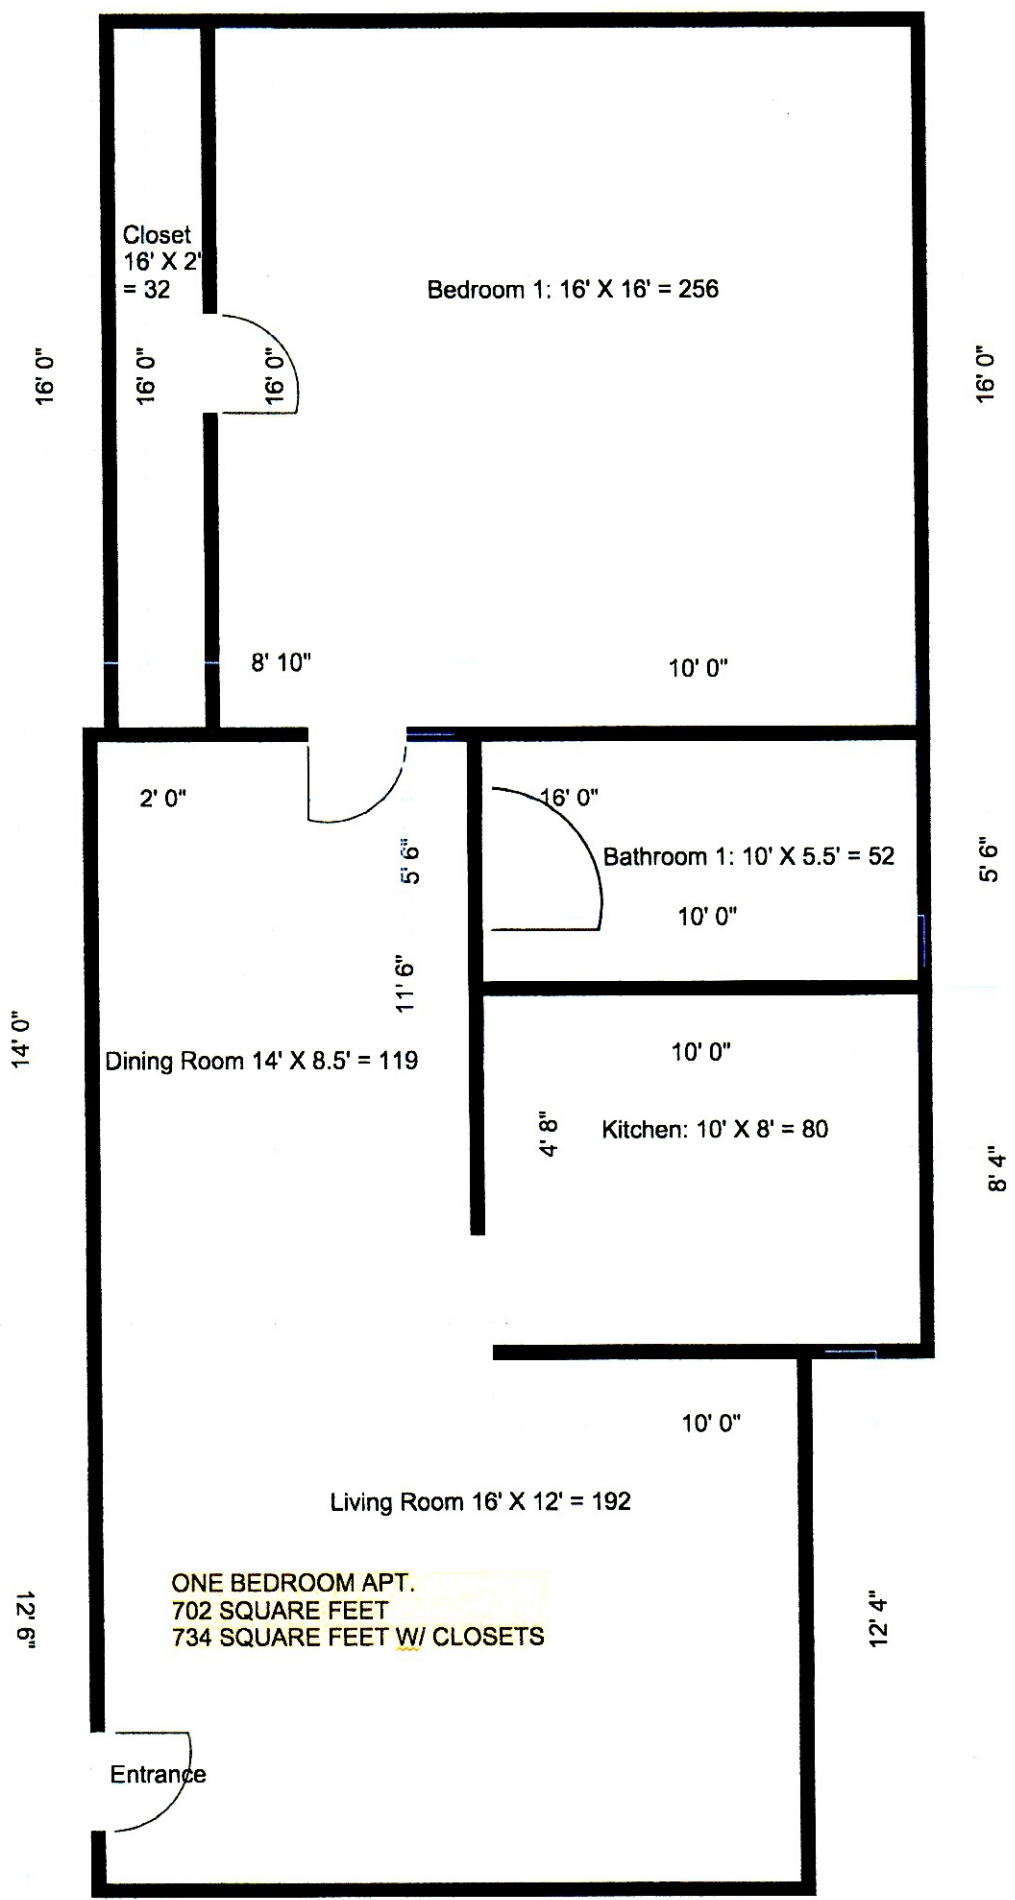

2' 0"

16' 0"

Closet
16' X 2'
= 32

Bedroom 1: 16' X 16' = 256

16' 0"

16' 0"

16' 0"

16' 0"

8' 10"

10' 0"

2' 0"

16' 0"

Bathroom 1: 10' X 5.5' = 52

5' 6"

10' 0"

5' 6"

14' 0"

Dining Room 14' X 8.5' = 119

11' 6"

10' 0"

4' 8"

Kitchen: 10' X 8' = 80

8' 4"

10' 0"

Living Room 16' X 12' = 192

ONE BEDROOM APT.
702 SQUARE FEET
734 SQUARE FEET W/ CLOSETS

16' 4"

12' 4"

Entrance

Patio

16' 4"