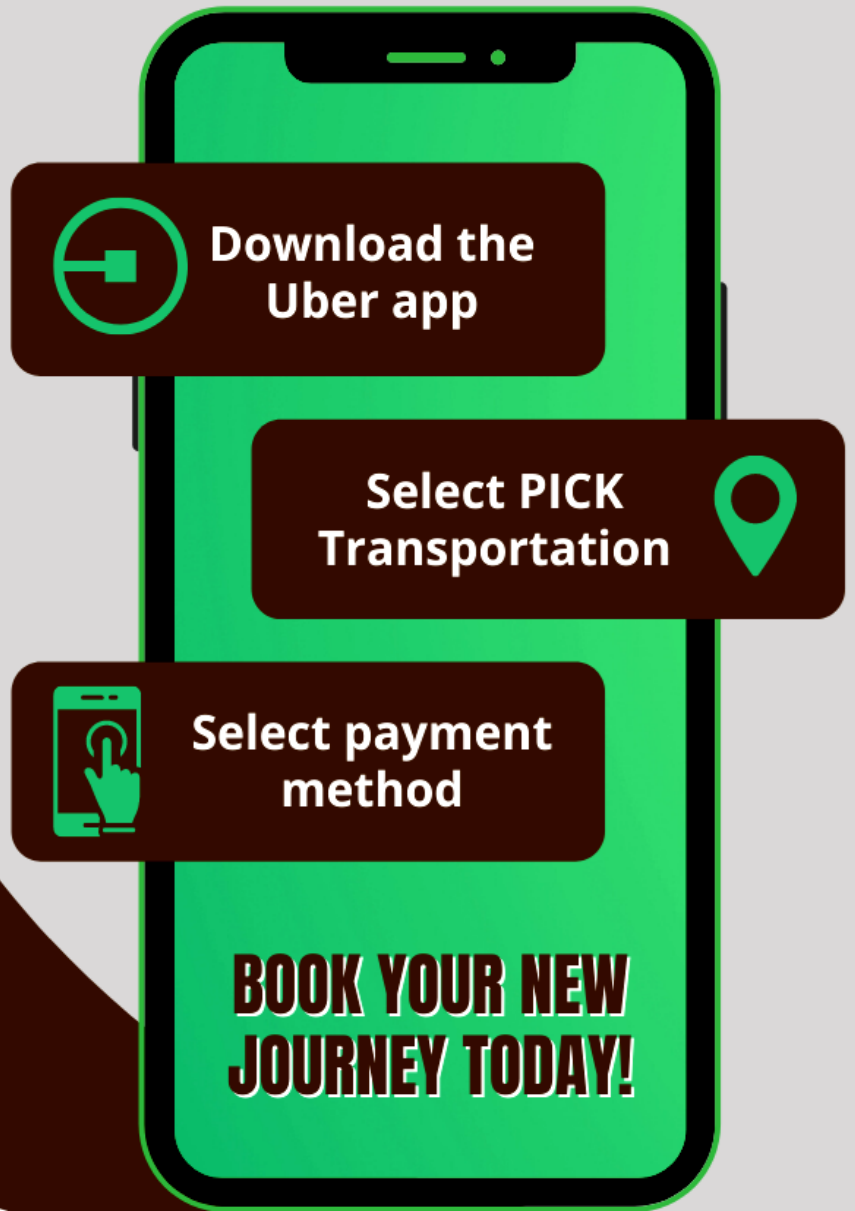

HOW TO RIDE PICK

PICK Transportation connects riders to many different destinations including shopping, social events, restaurants, doctors' appointments, work, hospitals, school, recreation, and back home.

PICK
TRANSPORTATION

**Bartlesville, Ponca City,
Sapulpa and Skiatook**

okpicktransportation.com
855-735-4826

**Powered by
Cimarron
Transit**

OPERATED BY Cimarron Transit

PICK Transportation is a mobility on demand, curb to curb service in the Communities of Bartlesville, Ponca City, Sapulpa and Skiatook

Hours of Service:

Monday-Friday

5 PM to 10 PM

Saturday

10 AM to 2 PM

Download the
Uber app

Select PICK
Transportation

Select payment
method

**BOOK YOUR NEW
JOURNEY TODAY!**

Download on the
App Store

GET IT ON
Google Play

Fare \$3.00 per trip

PICK
TRANSPORTATION

855-735-4826

www.oktransportation.com

services@oktransportation.com