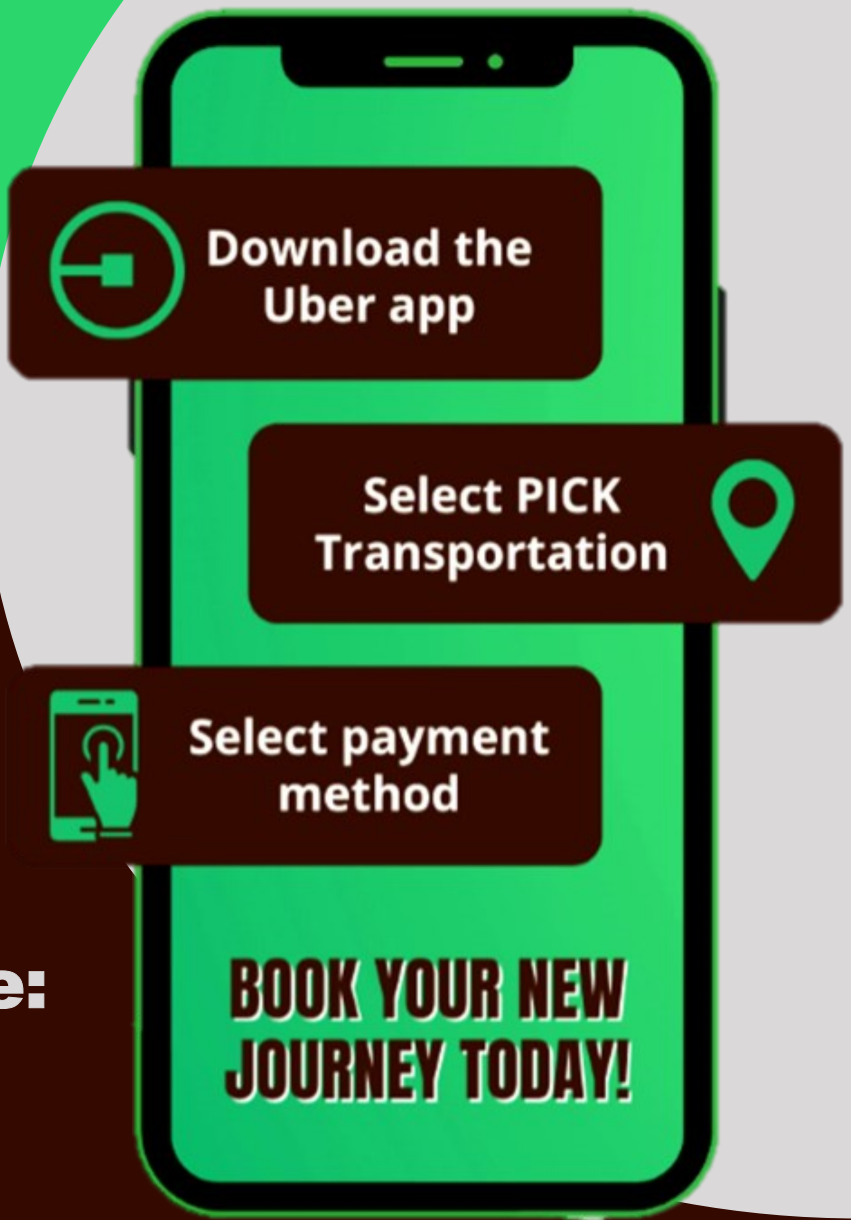

OPERATED BY Cimarron Transit

PICK Transportation is a mobility on demand, curb to curb service in the Communities of Bartlesville, Cleveland, Ponca City, Sapulpa and Skiatook

Hours of Service:
Monday-Friday
5 PM to 10 PM
Saturday
10 AM to 2 PM

Fare \$3.00 per trip

PICK
TRANSPORTATION

- 855-735-4826
- www.oktransportation.com
- services@oktransportation.com
- Dispatch Center: 333 Oak St., Big Cabin, OK