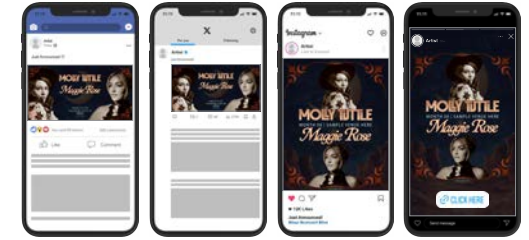

SOCIAL MEDIA | MOCKUPS

byp