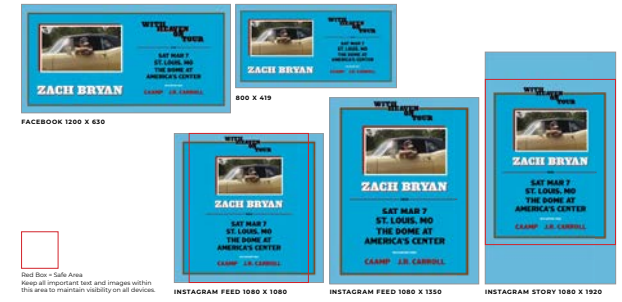

SOCIAL MEDIA | LOCAL TEMPLATES