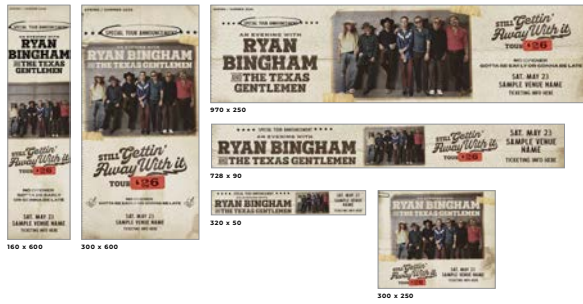

300 X 600

970 X 250

728 X 90

320 X 50

300 X 250

PROGRAMMATIC BANNERS | LOCAL TEMPLATES

byp

160 X 600