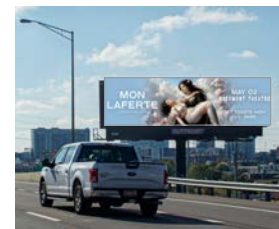

MOCKUPS / OUT OF HOME

byP

OUTDOOR BILLBOARD (1400X400)