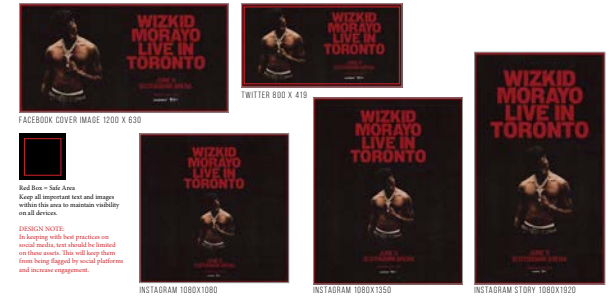

LOCALIZED EXAMPLES / SOCIAL

byP