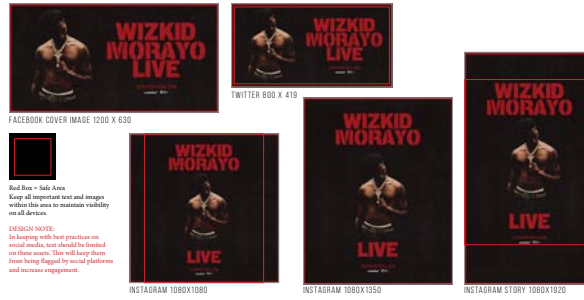

NATIONAL ASSETS / SOCIAL

byP