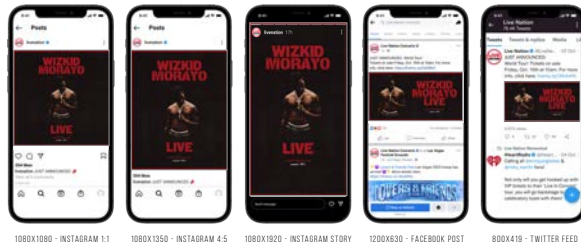

MOCKUPS / INSTAGRAM + FACEBOOK + TWITTER

byP