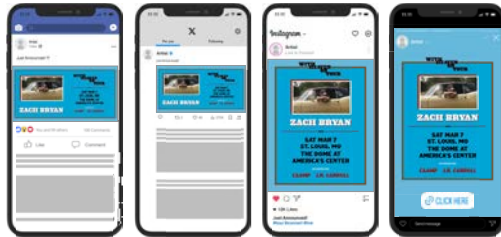

■ MOCKUPS / LIVENATION.COM & TICKETMASTER.COM

747X420 - LN MOBILE/APP

1920X1080 - LN HOME PAGE CAROUSEL

2426X1365 - TICKETMASTER ARTIST IMAGE

byp

■ MOCKUPS / OUT OF HOME

byp

CMS | TICKETING

b/p

SOCIAL MEDIA | NATIONAL GENERIC

b/p

SOCIAL MEDIA | LOCAL TEMPLATES

b/p

SOCIAL MEDIA | MOCKUPS

b/p

PROGRAMMATIC BANNERS | NATIONAL GENERIC

b/p

PROGRAMMATIC BANNERS | LOCAL TEMPLATES

b/p

PROGRAMMATIC BANNERS | MOCKUPS

b/p

OUT OF HOME | LOCAL TEMPLATES

b/p

IN VENUE SIGNAGE