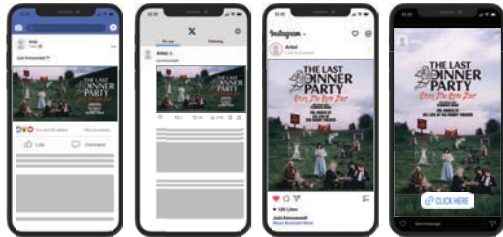

MOCKUPS / LIVENATION.COM & TICKETMASTER.COM

747X420 - LN MOBILE/APP

1920X1080 - LN HOME PAGE CAROUSEL

2429X1385 - TICKETMASTER ARTIST IMAGE

byp

MOCKUPS / OUT OF HOME

OUTDOOR BILLBOARD (1400X400)

SCREEN / CONCERT VISION 1920 X 1080

byp

PROGRAMMATIC BANNERS | LOCAL TEMPLATES

byp

PROGRAMMATIC BANNERS | MOCKUPS

byp

OUT OF HOME | LOCAL TEMPLATES

byp

IN VENUE SIGNAGE