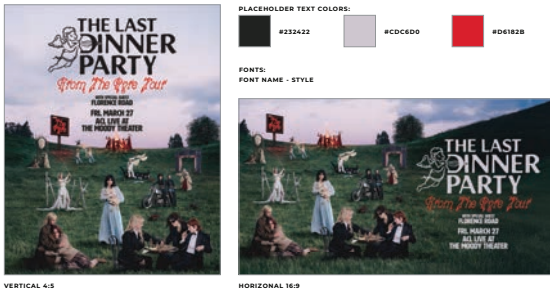

APPROVED ADMAT