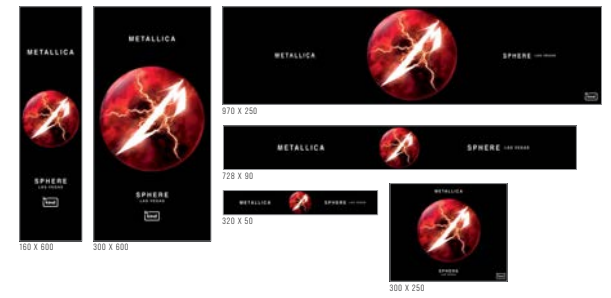

GENERIC ASSETS / DISPLAY

byp