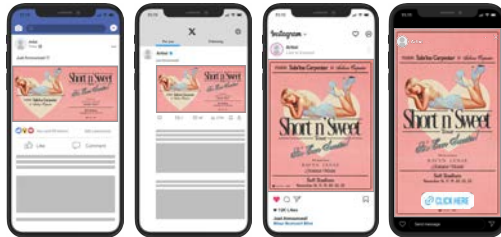

SOCIAL MEDIA | MOCKUPS