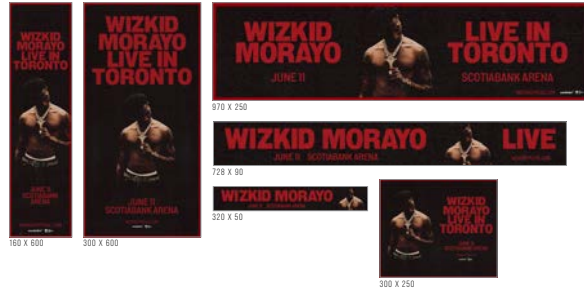

LOCALIZED EXAMPLES / DISPLAY

byP