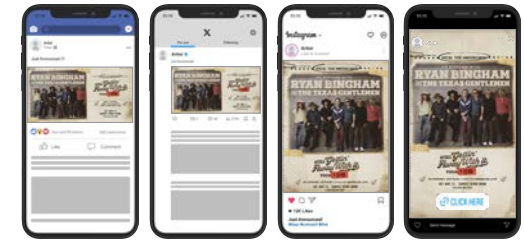

SOCIAL MEDIA | MOCKUPS

byp