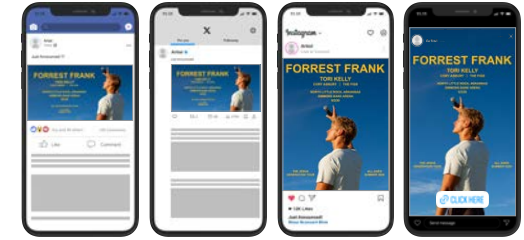

SOCIAL MEDIA | MOCKUPS

byp