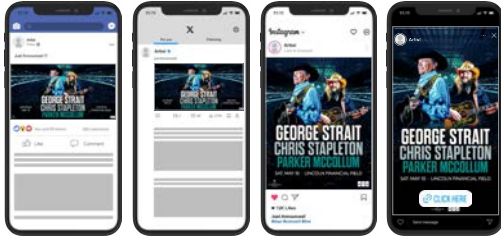

SOCIAL MEDIA | MOCKUPS

byp