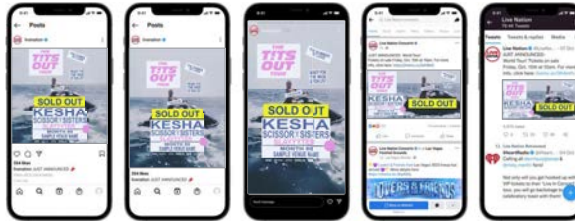

OUT OF HOME / SCREENS & BILLBOARDS

byp

MOCKUPS / INSTAGRAM + FACEBOOK + TWITTER

byp

1080X1080 - INSTAGRAM 1:1

1080X1350 - INSTAGRAM 4:5

1080X1920 - INSTAGRAM STORY

1200X630 - FACEBOOK POST

800X410 - TWITTER FEED