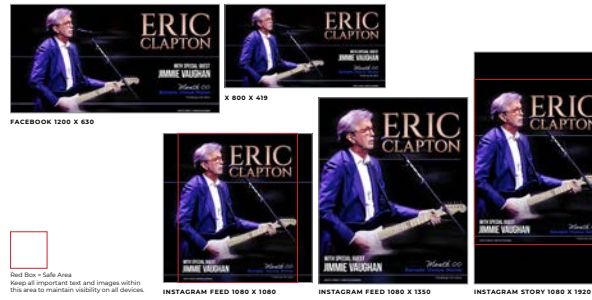

SOCIAL MEDIA | LOCAL TEMPLATES

byp