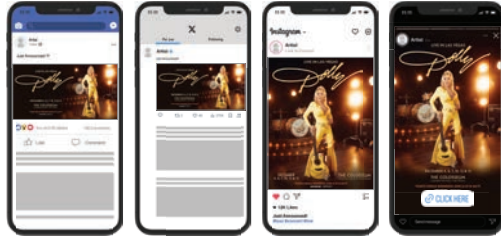

SOCIAL MEDIA | MOCKUPS

byp