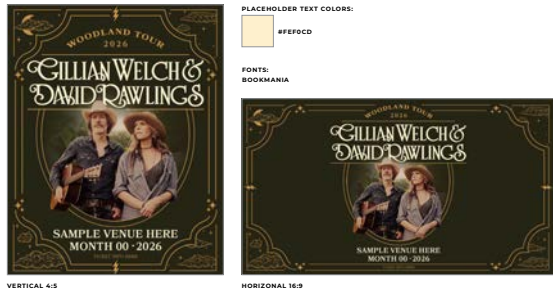

HORIZONTAL 16:9

APPROVED ADMAT

byp

VERTICAL 4:5