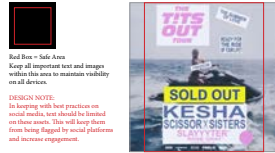

INSTAGRAM 1080X1080