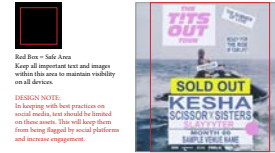

INSTAGRAM 1080X1080