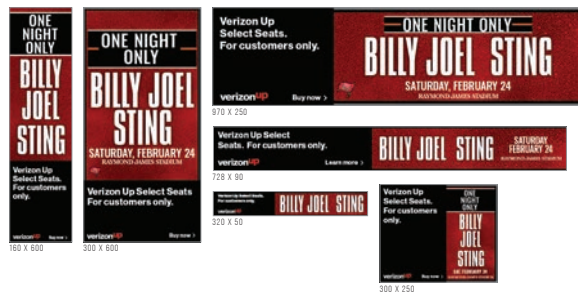

CITI LOCALIZED EXAMPLES / DISPLAY

byp

CITI MOCKUPS / INSTAGRAM + FACEBOOK + TWITTER

byp

VERIZON PRESALE LOCALIZED EXAMPLES / SOCIAL

byp

VERIZON PRESALE LOCALIZED EXAMPLES / DISPLAY

byp

VERIZON PRESALE MOCKUPS / INSTAGRAM + FACEBOOK + TWITTER

byp

VERIZON SELECT SEATS LOCALIZED EXAMPLES / SOCIAL

byp

VERIZON SELECT SEATS LOCALIZED EXAMPLES / DISPLAY

byp

VERIZON SELECT SEATS MOCKUPS / INSTAGRAM + FACEBOOK + TWITTER

byp

ORIGINAL ADMAT

byp

Fonts & Colors

byp

Fonts
 - ALTERNATE GOTHIC ATF

Colors
 #010001
 #EAB9C5

Notes:
 All pictures to be cropped just under the heart line.