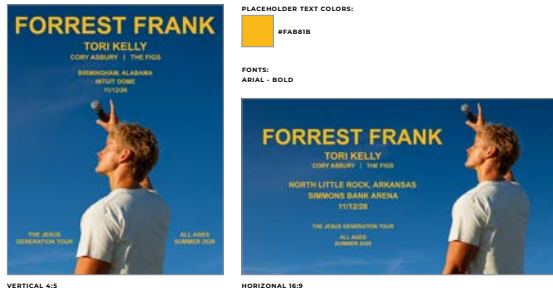

APPROVED ADMAT

byp