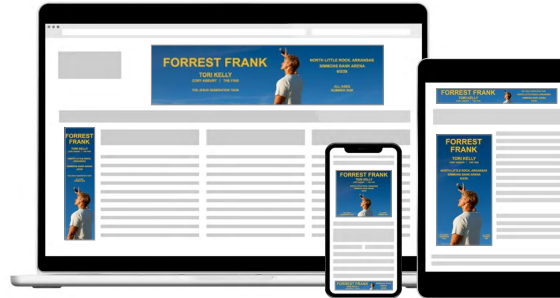

PROGRAMMATIC BANNERS | MOCKUPS

byp