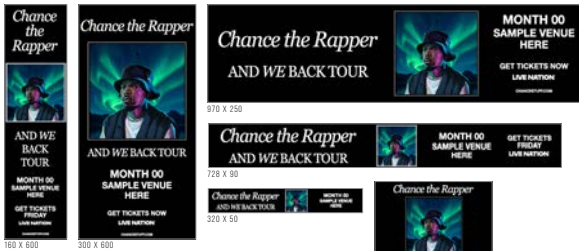

720 X 90

320 X 510

300 X 250

LOCALIZED EXAMPLES / DISPLAY

810 X 250