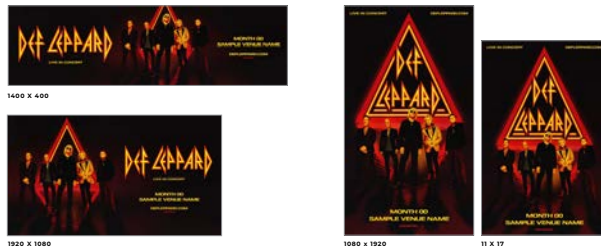

OUT OF HOME | LOCAL TEMPLATES

byp