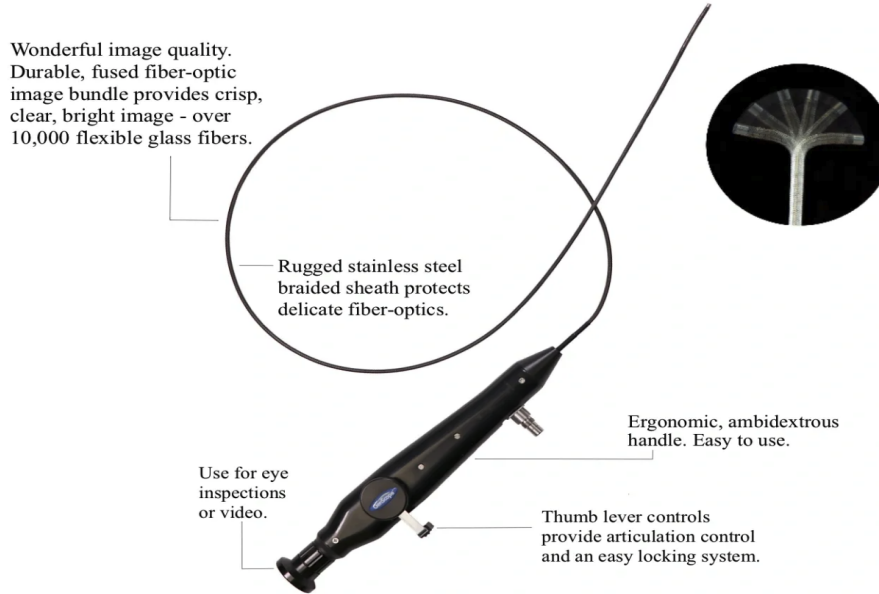

# GenScope 2-Way ArtiFlex Borescope

## Precision Articulation for Advanced Visual Inspection

Diameter (mm)	Working Length	Inches
1.5 mm	500–1000 mm	19.7"–39.4"
2.0 mm	500–1000 mm	19.7"–39.4"
2.0 mm	1000–2000 mm	39.4"–78.7"
3.0 mm	1000–2000 mm	39.4"–78.7"

### Features:

Durable fused fiber-optic image bundle with over 10,000 flexible glass fibers for exceptional image clarity. Rugged stainless-steel braided sheath protects delicate fiber optics from damage. Thumb lever articulation control provides precise movement with a smooth locking mechanism. Ergonomic, ambidextrous handle design enhances comfort and control during extended use. Ideal for precision visual inspections in aerospace, automotive, and industrial applications.