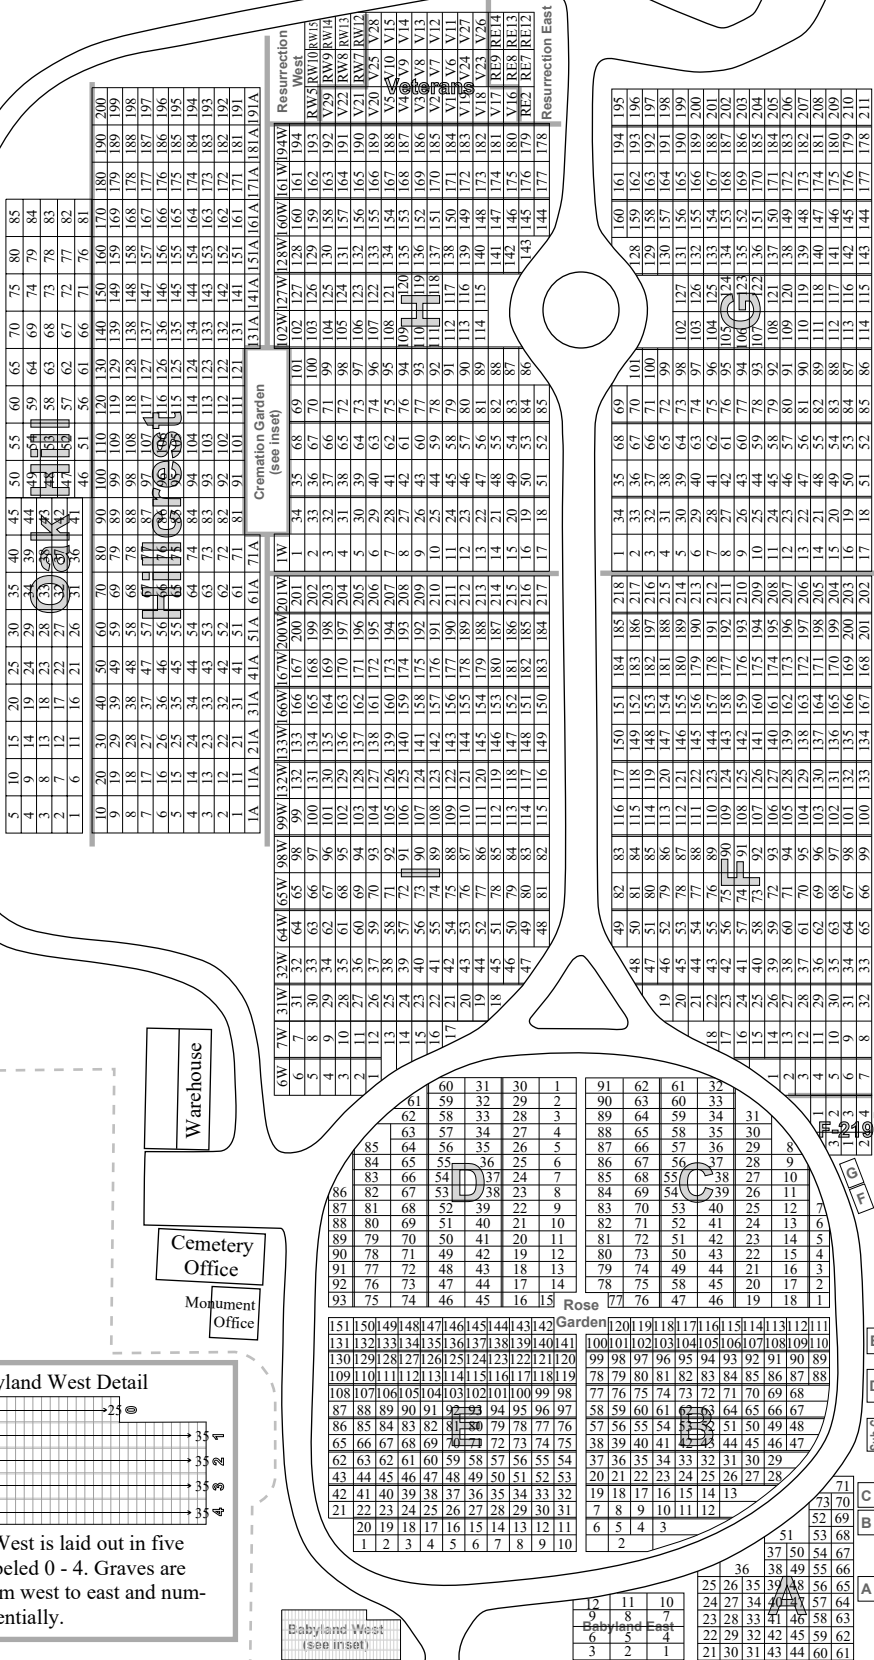

Memory Gardens Cemetery

2600 Muscatine Ave.
Iowa City, Iowa

Cremation Garden Lot Layout

13	17	21	25
12	16	20	24
11	15	19	23
10	14	18	22

Lots in Sections F, G, H, I, Hillcrest, and Oak Hill lots 1 - 45 are 21' x 9', lots 46 - 85 in Oak Hill are 21' x 10'. Lots in Veterans are 21' x 10' and in Resurrection are 21' x 11'. In Cremation Garden lots are 21' x 5'. There are 6 grave spaces in each lot numbered from south to north.

1	2	3	4	5	6
---	---	---	---	---	---

Lots in Sections C and D are 21' x 9' and contain 6 graves numbered 1-6 from west to east.

1	2	3	4	5	6
---	---	---	---	---	---

Lots in Sections B and E are 14' x 9' and contain 4 graves numbered 1-4 from west to east.

1	2	3	4
---	---	---	---

Lots in Babyland East are 20' x 9' and contain 30 graves arranged as shown below.

30	29	28	27	26	25	24	23	22	21
20	19	18	17	16	15	14	13	12	11
10	9	8	7	6	5	4	3	2	1