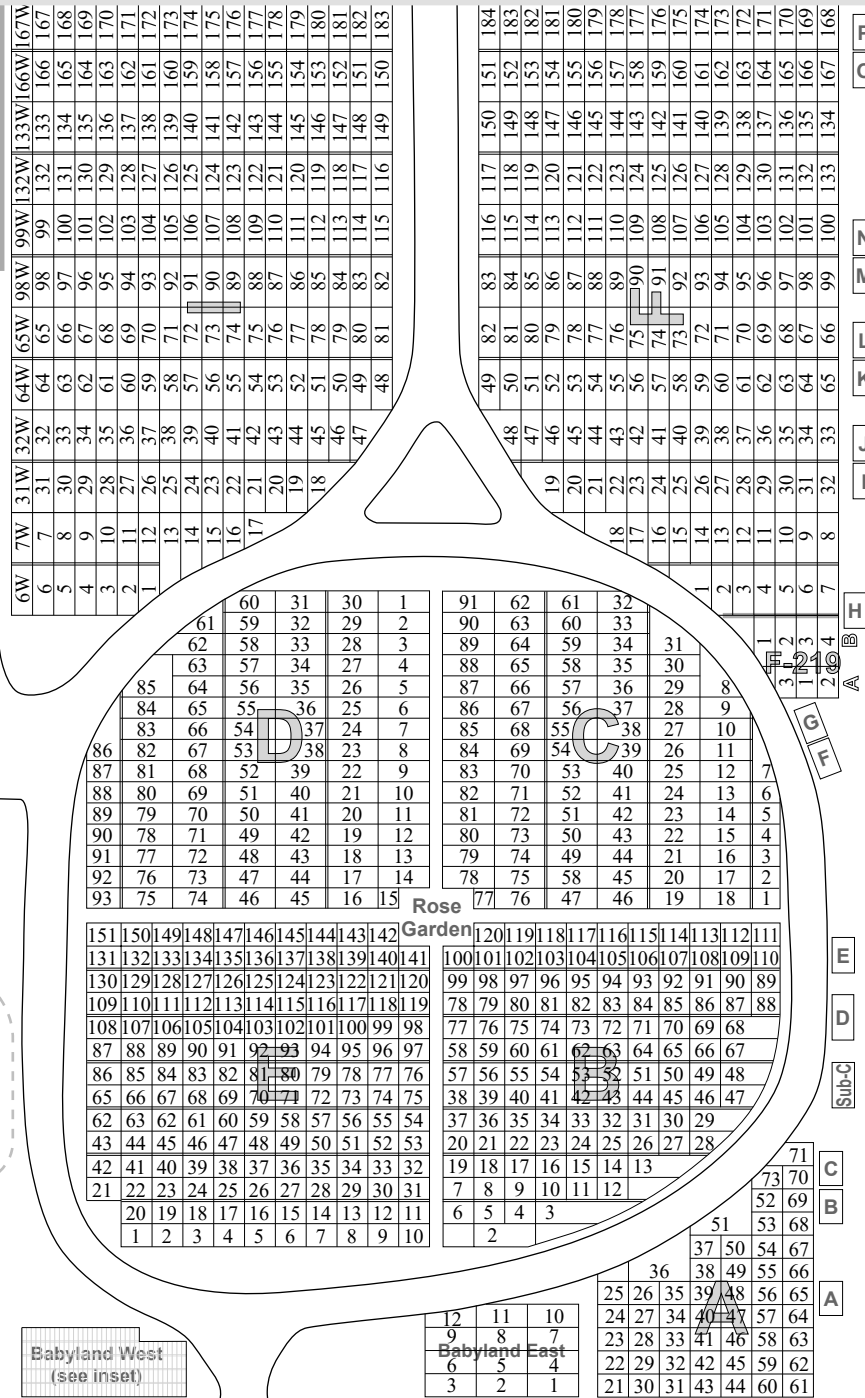

# Memory Gardens Cemetery

2600 Muscatine Ave.  
Iowa City, Iowa

Warehouse

Cemetery Office

Monument Office

## Babyland West Detail

Babyland West is laid out in five sections labeled 0 - 4. Graves are laid out from west to east and numbered sequentially.

Babyland West  
(see inset)

Lots in Sections F, G, H, I, Hillcrest, and Oak Hill lots 1 - 45 are 21' x 9', lots 46 - 85 in Oak Hill are 21' x 10'. Lots in Veterans are 21' x 10' and in Resurrection are 21' x 11'. In Cremation Garden lots are 21' x 5'. There are 6 grave spaces in each lot numbered from south to north.

Lots in Sections C and D are 21' x 9' and contain 6 graves numbered 1-6 from west to east.

Lots in Sections B and E are 14' x 9' and contain 4 graves numbered 1-4 from west to east.

Lots in Babyland East are 20' x 9' and contain 30 graves arranged as shown below.