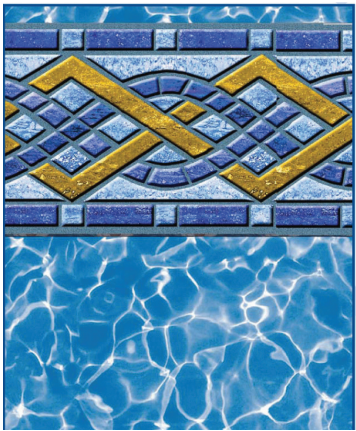

2023 IN-STOCK Above Ground Vinyl Liner Patterns

Overlap Above Ground Vinyl Liner Patterns

Ocean Wave Streamstone

Boulder Bay Streamstone

Blue Streamstone

Blue Slate Streamstone

Beaded Above Ground Vinyl Liner Patterns

Brighton Prism

Titan Ridge Grey Mosaic

Stonebraid Prism

Solona Blue Marble

Please see your Sales Rep for a complete listing of stocked sizes in the patterns shown.