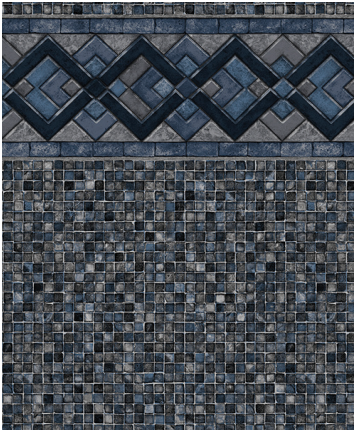

2023 IN-STOCK Above Ground Vinyl Liner Patterns

Overlap Above Ground Vinyl Liner Patterns

Ocean Wave Streamstone

Boulder Bay Streamstone

Blue Streamstone

Blue Slate Streamstone

Beaded Above Ground Vinyl Liner Patterns

Brighton Prism

Titan Ridge Grey Mosaic

Stonebraid Prism

Solona Blue Marble

Please see your Sales Rep for a complete listing of stocked sizes in the patterns shown.