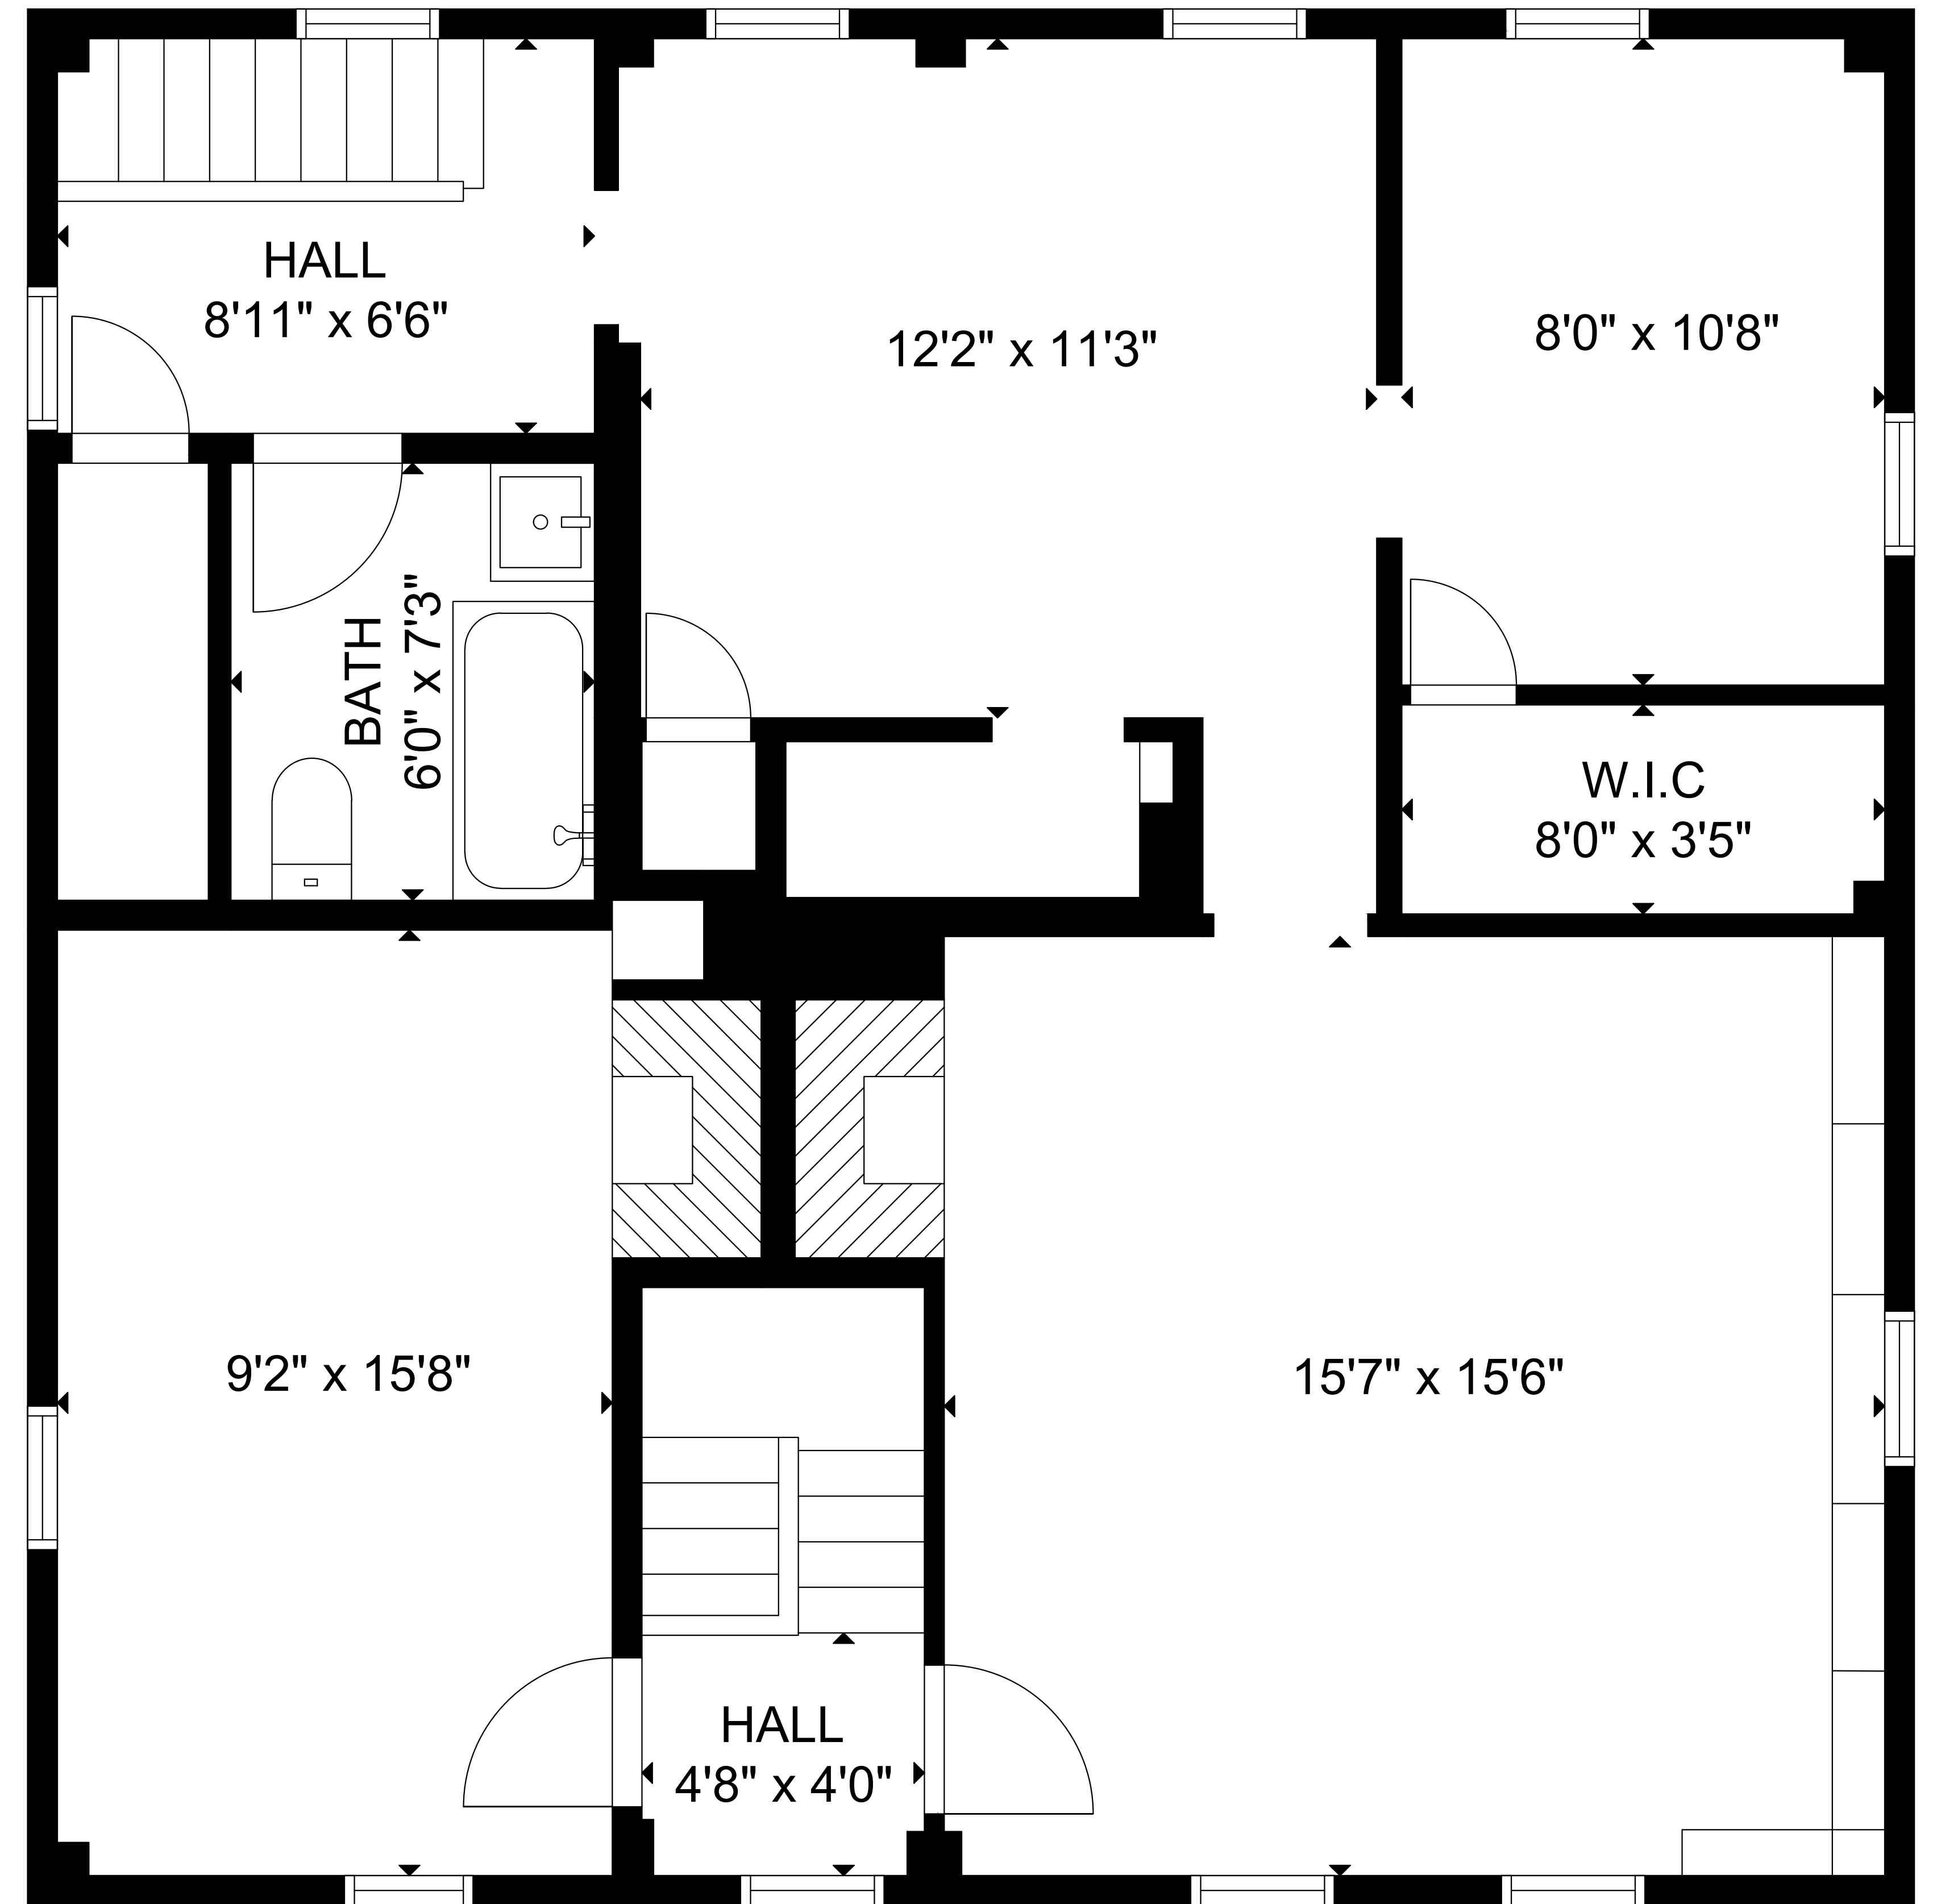

FLOOR 1

FLOOR 2

GROSS INTERNAL AREA
 TOTAL: 1,825 sq ft
 FLOOR 1: 907 sq ft, FLOOR 2: 918 sq ft
 SIZE AND DIMENSIONS ARE APPROXIMATE, ACTUAL MAY VARY.