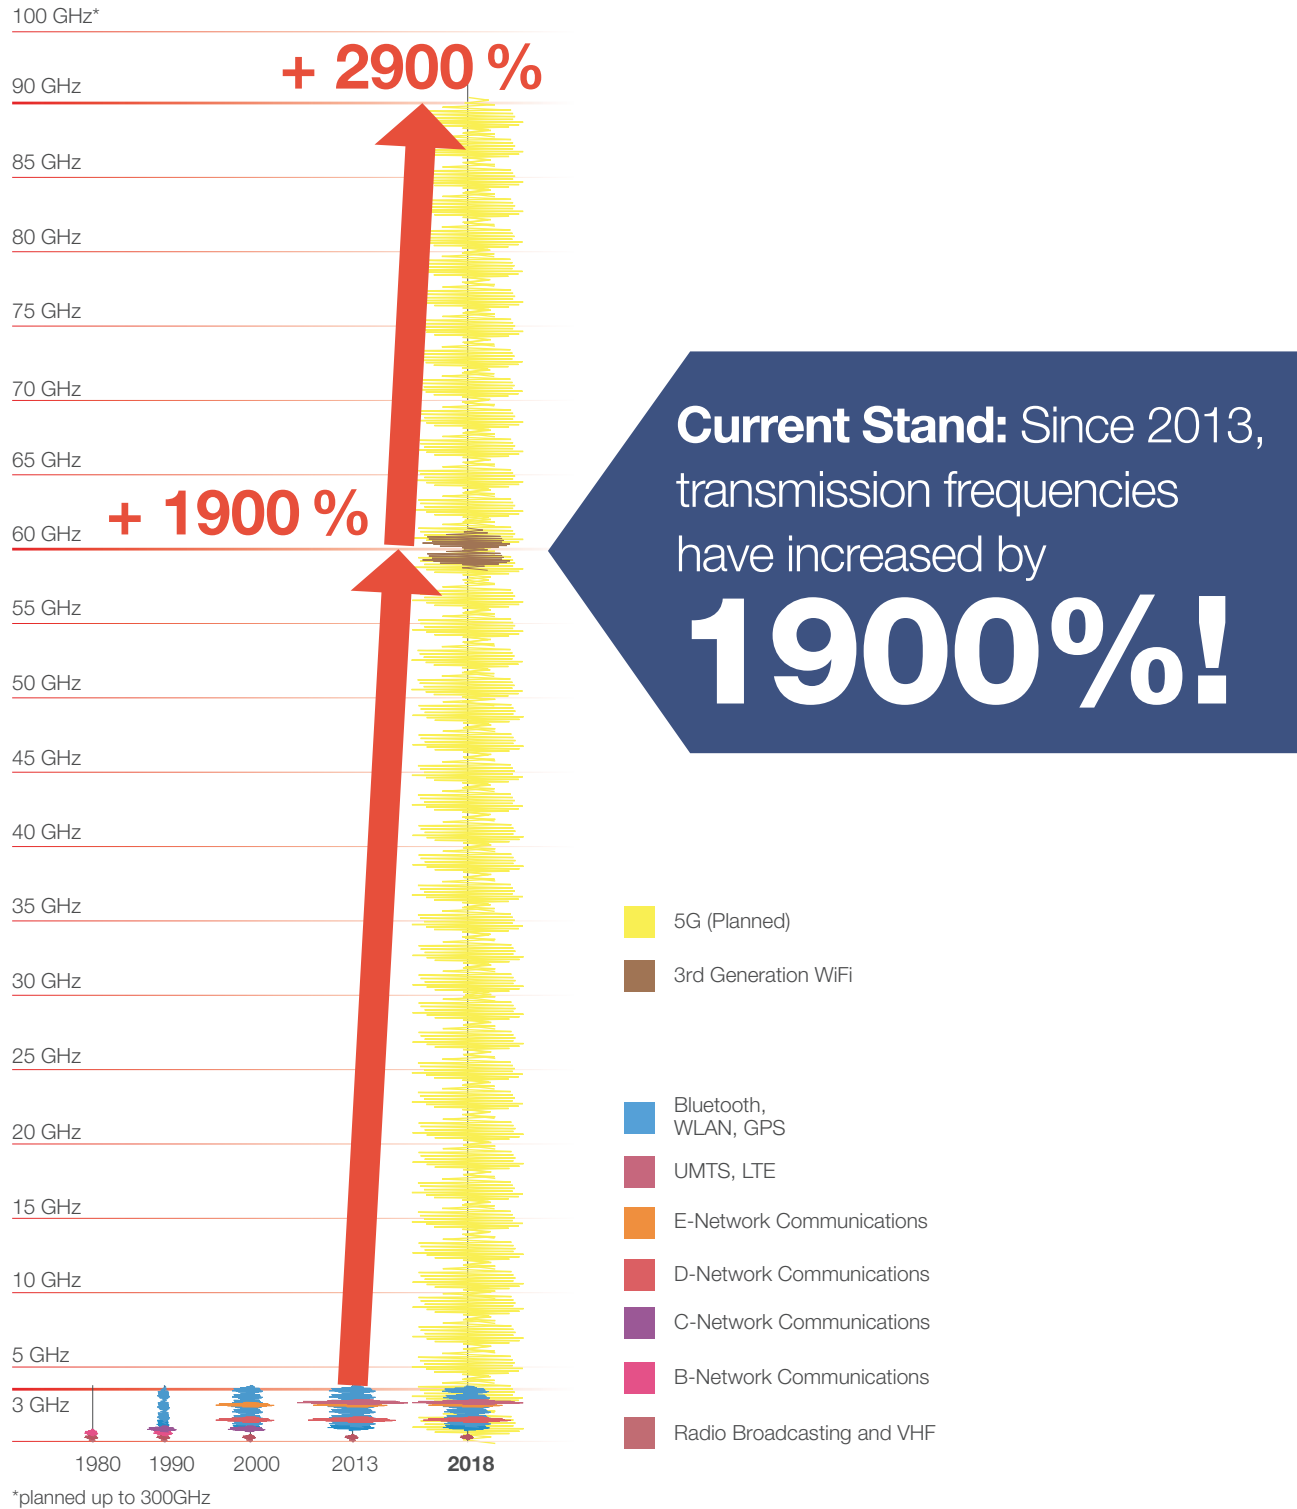

WiFi – Evolution and Growth

Why is EMF Protection Important?

- ▶ Smart homes and wireless technology are rapidly growing in all areas of life
- ▶ EMF Protection supplements the protective information field.
- ▶ EMF Protection additionally harmonizes the radiation from WiFi devices

Increase of mobile communication and data transmission frequencies since 1980.

RENATURE YOUR LIFE