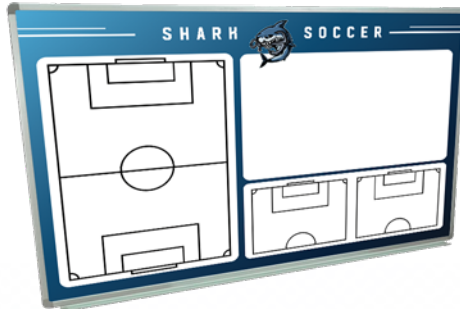

CUSTOMIZED WHITEBOARDS

Work on plays, player positions, take notes or work on schedules -
 Customize your whiteboard to your specific needs!

ROLLING WHITEBOARDS

Full Custom, Double Sided, Mobile, Magnetic

Sizes Available

72" x 40"

SKU: RDEB72X40

60" x 46"

SKU: RDEB60X46

48" x 36"

SKU: RDEB48X36

36" x 24"

SKU: RDEB36X24

*Price includes all art design up to three changes

FRAMED WALL MOUNTED WHITEBOARDS

Write on smoothly and wipe off easily, Nonmagnetic, Scratch Resist, Marker Tray included

48" x 36"

SKU: FRMDDEB48X36

72" x 48"

SKU: FRMDDEB72X48

96" x 48"

SKU: FRMDDEB96X48

*Other sizing available. Contact your sales pro for pricing.

www.fanactive.com

@fanactive

Contact FANACTIVE
to find out more: