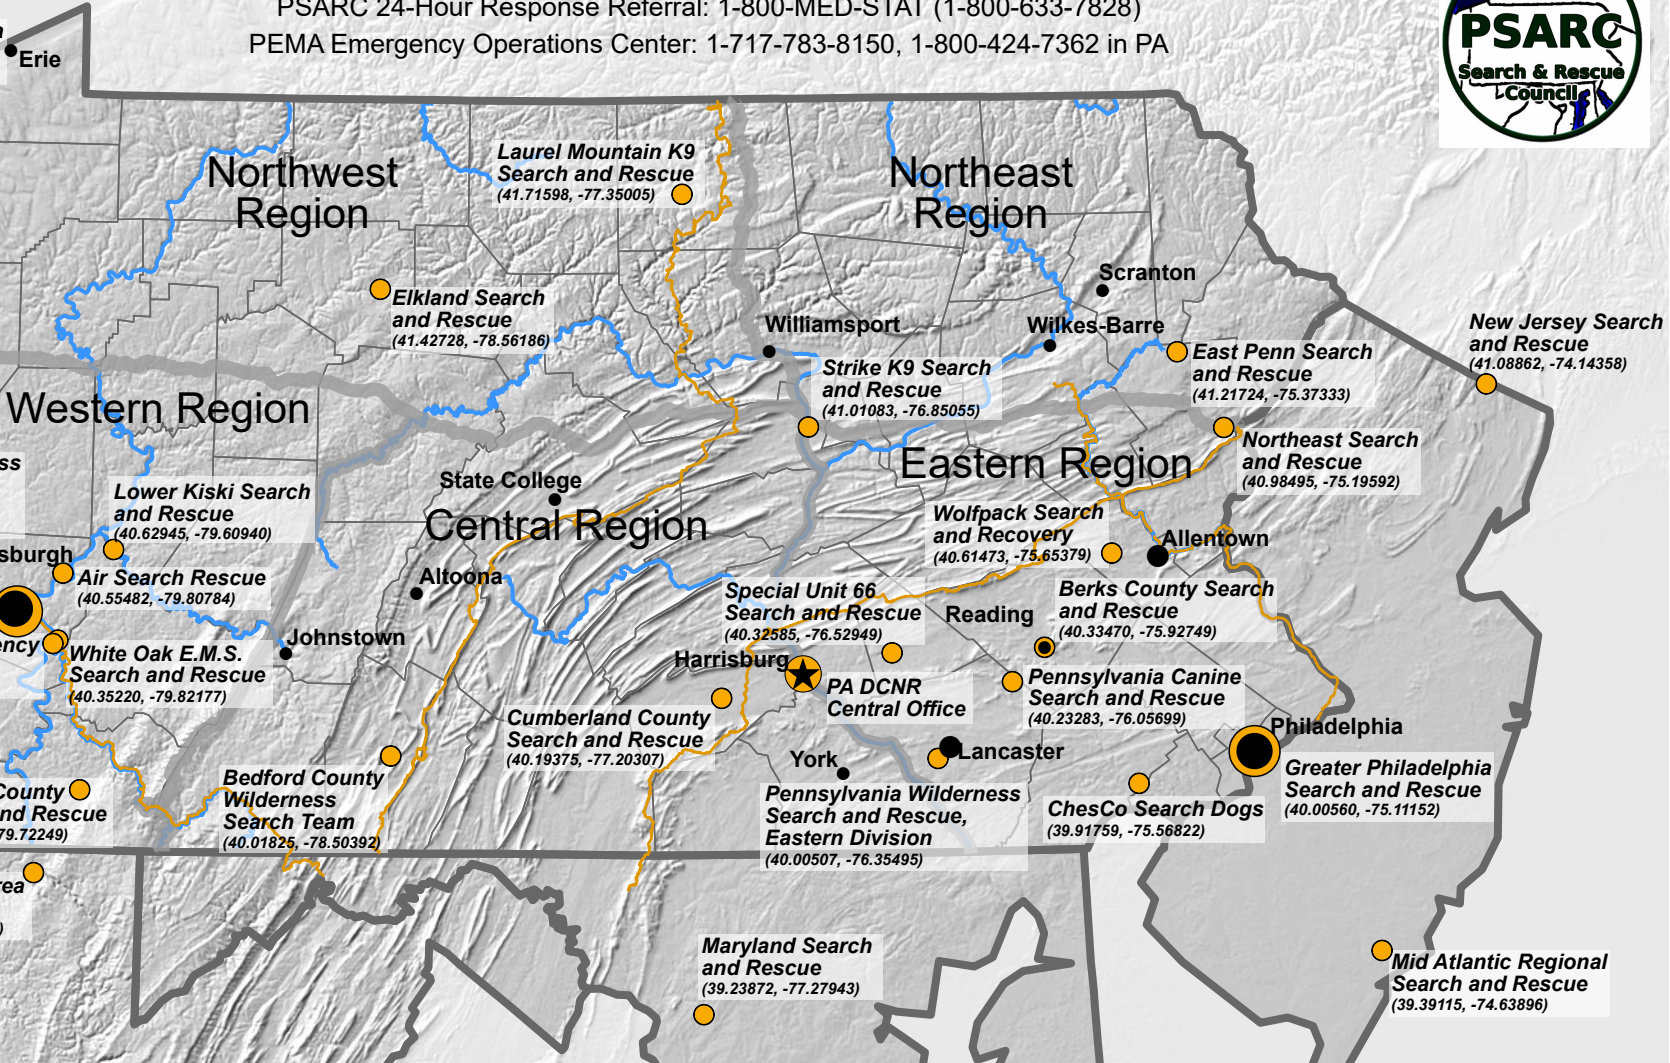

Statewide Emergency Numbers

PSARC 24-Hour Response Referral: 1-800-MED-STAT (1-800-633-7828)
 PEMA Emergency Operations Center: 1-717-783-8150, 1-800-424-7362 in PA

Northwest Pennsylvania K9 Search and Rescue
 (42.05912, -80.15402)

Lawrence County K9 Search and Rescue
 (40.99830, -80.31066)

Pennsylvania Wilderness Search and Rescue, Western Division
 (40.79322, -80.13658)

Allegheny Mountain Rescue Group
 (40.43614, -79.98580)

Steel City K9 Emergency Response Team
 (40.34157, -79.84092)

Fayette County Search and Rescue
 (39.90200, -79.72249)

Mountaineer Area Rescue Group
 (39.64862, -79.89562)

Lower Kiski Search and Rescue
 (40.62945, -79.60940)

Air Search Rescue
 (40.55482, -79.80784)

White Oak E.M.S. Search and Rescue
 (40.35220, -79.82177)

Bedford County Wilderness Search Team
 (40.01825, -78.50392)

Laurel Mountain K9 Search and Rescue
 (41.71598, -77.35005)

Elkland Search and Rescue
 (41.42728, -78.56186)

Central Region

Cumberland County Search and Rescue
 (40.19375, -77.20307)