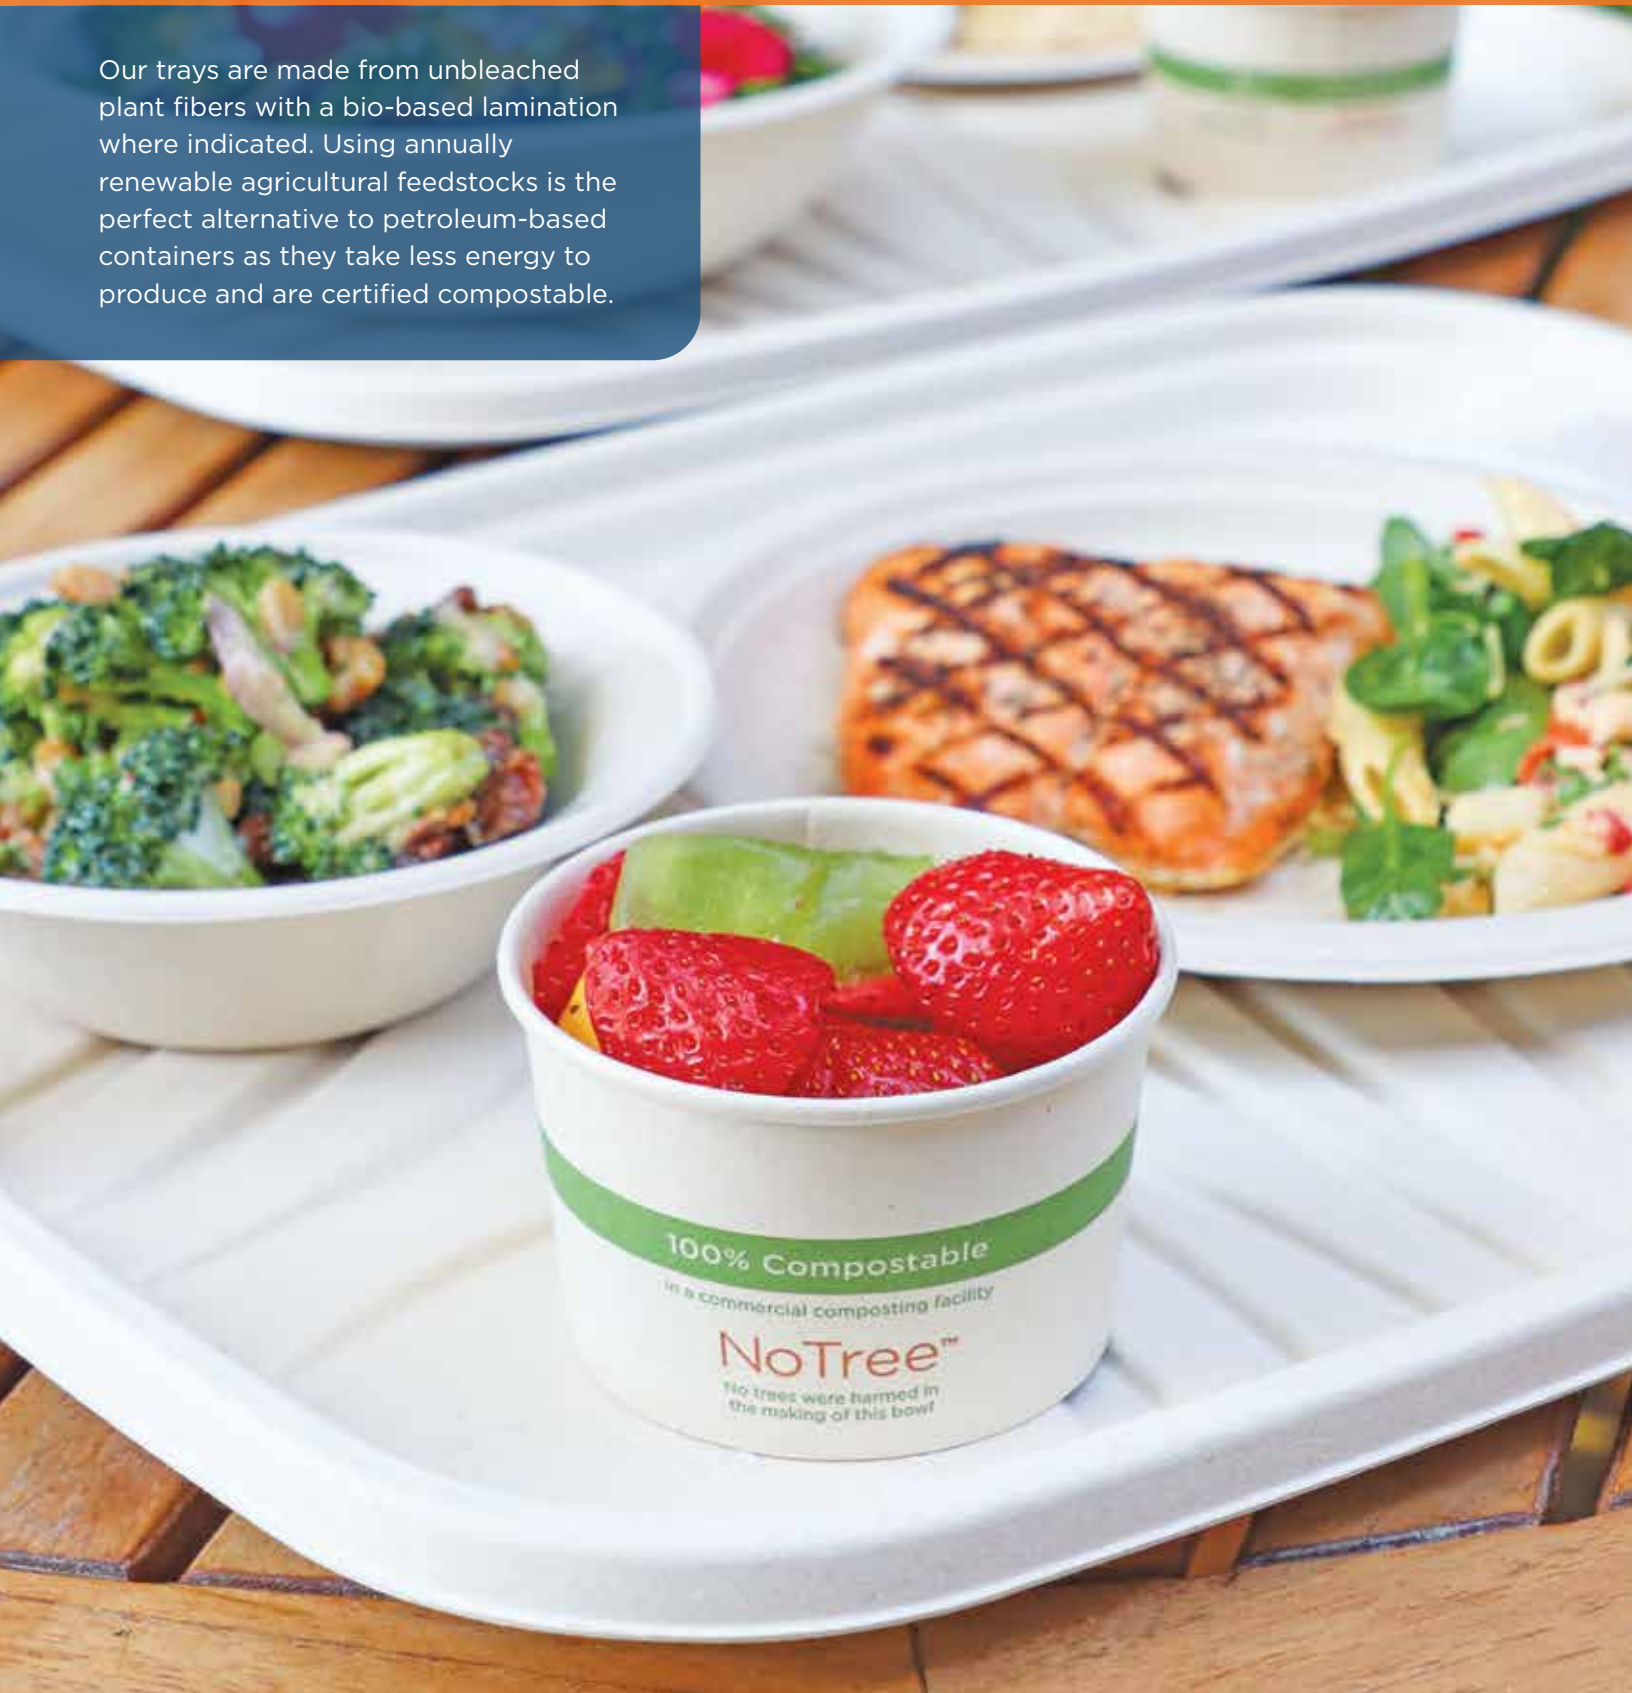

FIBER MEAT & PRODUCE TRAYS, SCHOOL TRAYS AND SERVING TRAYS

Our trays are made from unbleached plant fibers with a bio-based lamination where indicated. Using annually renewable agricultural feedstocks is the perfect alternative to petroleum-based containers as they take less energy to produce and are certified compostable.