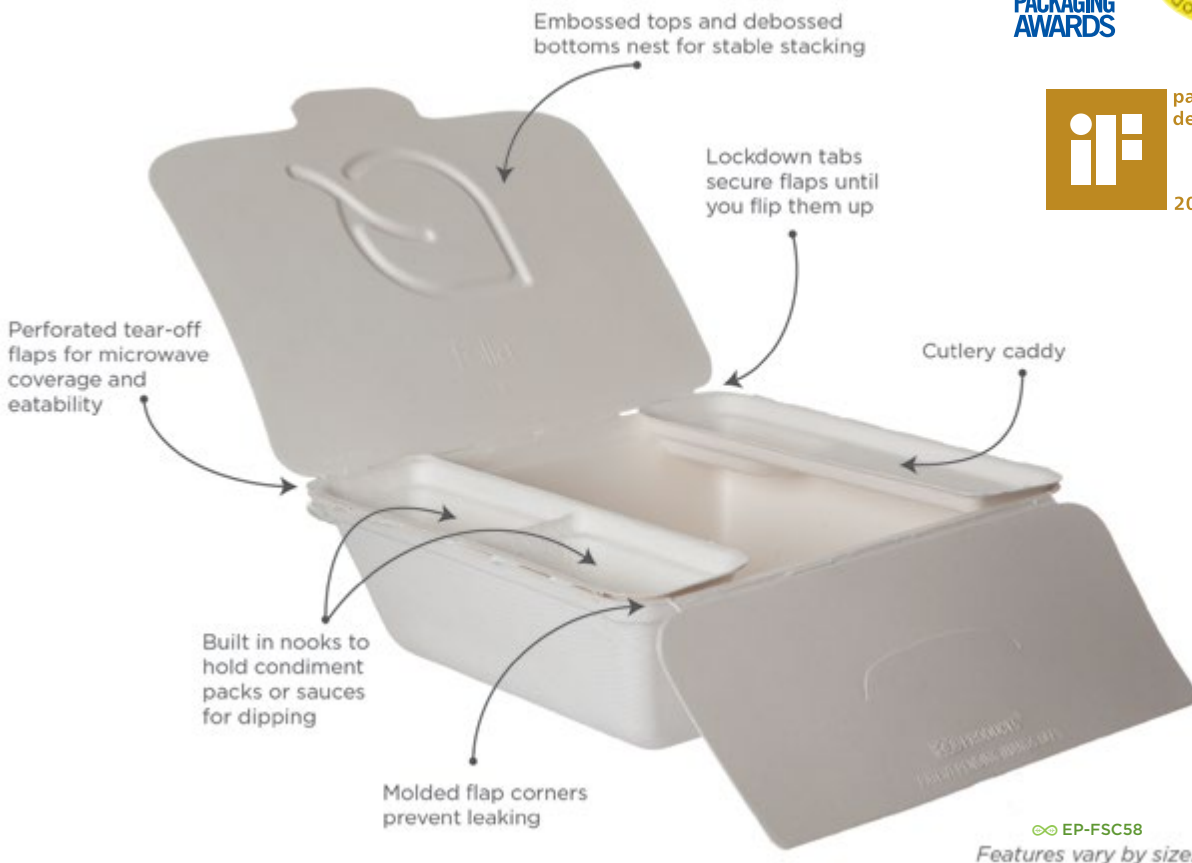

EP-FSC58
Features vary by size.

FOLIA™ ONE-PIECE CONTAINERS					COMPOSTABLE			QTY
					COLD FOOD ONLY		PRINTED SLEEVE	
					MICROWAVEABLE			
					FREEZEABLE			
GS/BS	ITEM#	DESCRIPTION	MATERIAL		CUSTOMIZABLE			
Folia™								
∞	EP-FSC22	22oz, 6x5.5in, White	Sugarcane	■	■	■	■	6 packs of 50 300/cs
∞	EP-FSC35	35oz, 7x6x2.5in, White	Sugarcane	■	■	■	■	6 packs of 50 300/cs
∞	EP-FSC58	58oz, 8.25x7.5x2.5in, White	Sugarcane	■	■	■	■	3 packs of 50 150/cs
∞	EP-FSC84	84oz, 9x7.5x3.5in, White	Sugarcane	■	■	■	■	3 packs of 50 150/cs