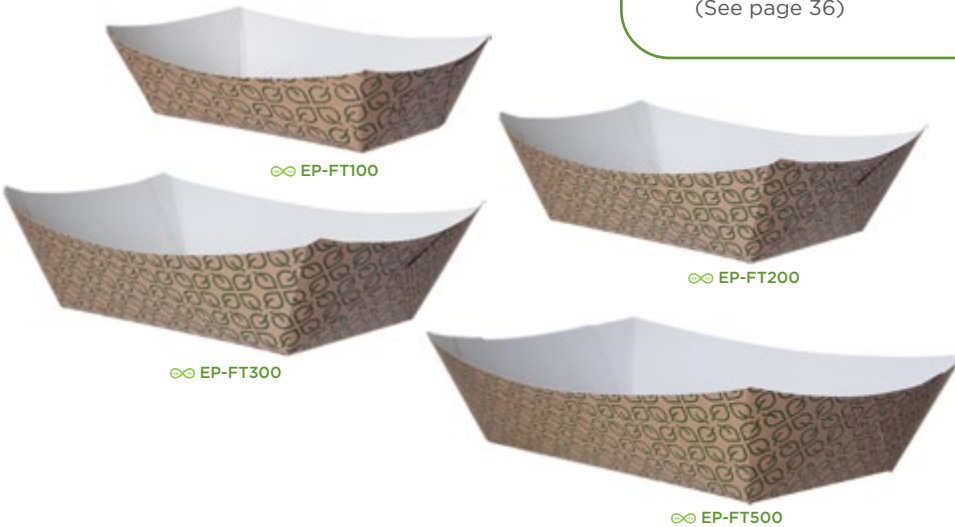

CONCESSIONS

∞ EP-PSLV9

∞ EP-FFLRG

Fry Cups & Paper Sleeves

Printed to coordinate with our food trays, the fry cup is compostable PLA-lined paper board just like our hot cups. The leaf print continues on our paper sleeve, a must-have for any concession stand.

- » Made with renewable resources
- » Customizable (See page 36)

BAGS & LINERS

∞ EP-CBMS // ∞ EP-CBLS

Need signs for your bins? Our design team can help! See page 40.

∞ EP-CB33

(Other sizes available. See chart to the left.)