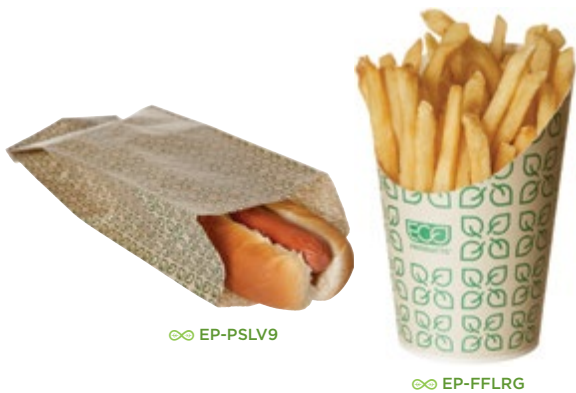

∞ EP-FFLRG

CONCESSIONS

∞ EP-PSLV9