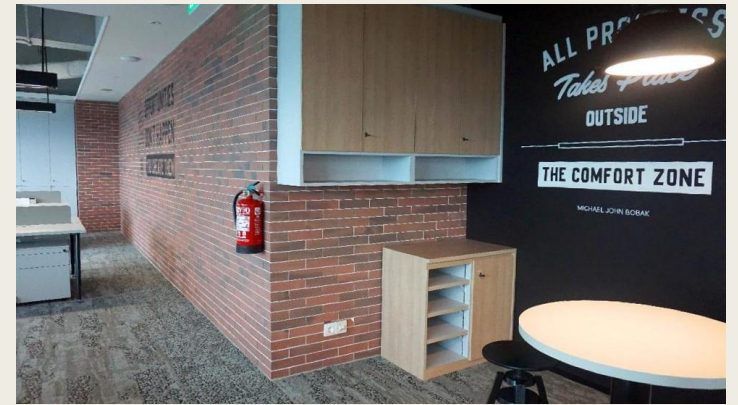

Kantor Bank Mandiri

- Finished on 2018
- Material : G Bricks 308317