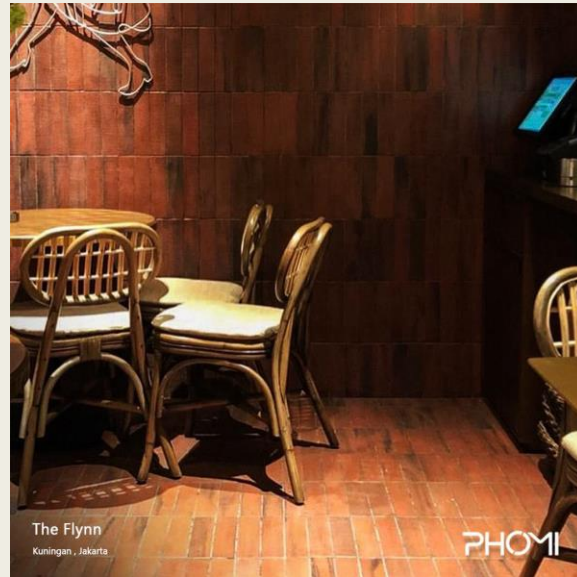

Flynn Bar Restaurant

- Finished on 2018
- Material : A Bricks