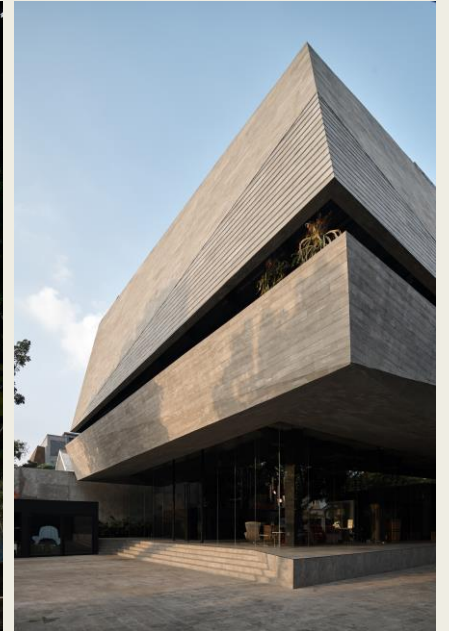

Modena Senopati

- Finished on 2018
- Material : PHOMI Original Wood Nile