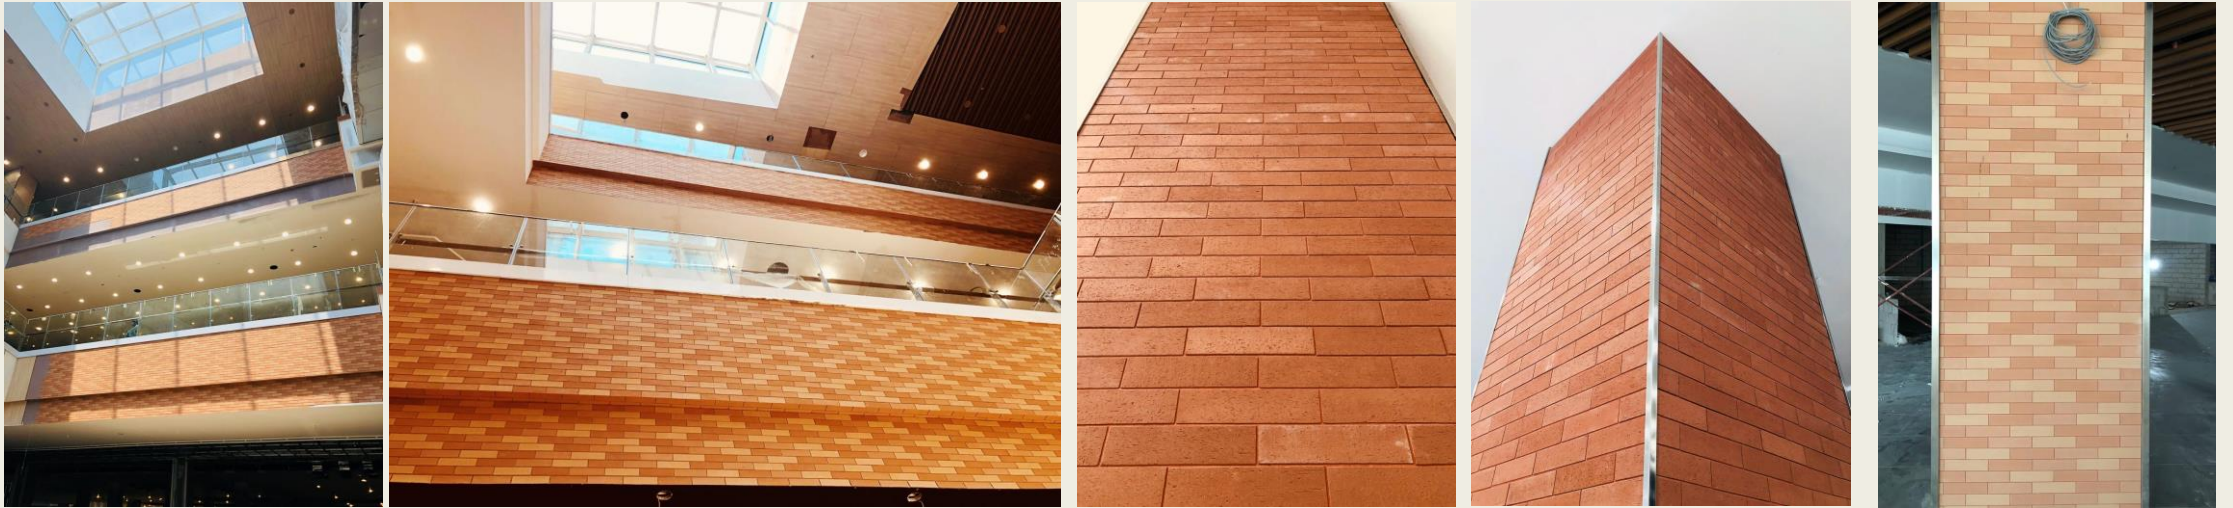

AEON Mall, Sentul

- On Construction
- Material : Slate Stone & A Bricks Series