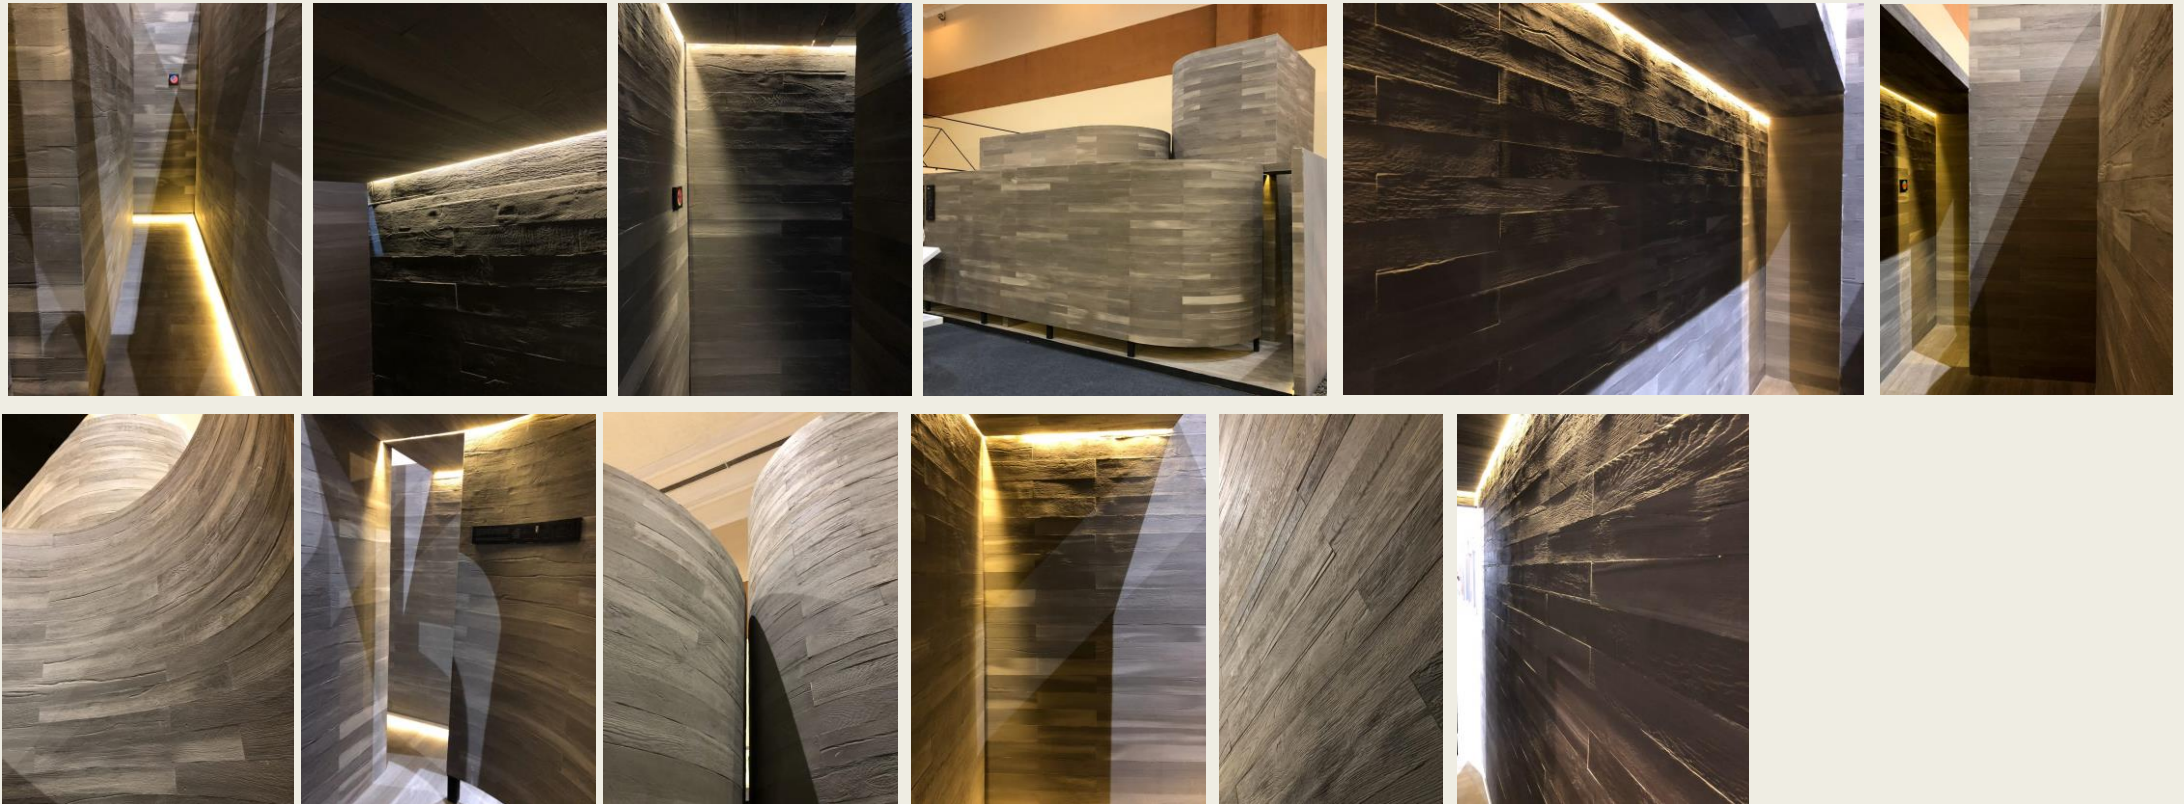

Hotel Aloft

- Finished on 2016
- Material : Cutstone

Gedung KPK Kuningan Setiabudi

Hotel Nite & Day

- Finished on 2018
- Material : R Bricks Series

Booth Instalasi indobuildtech 2019

- Finished on 2019
- Material : PHOMI Original Wood Nile