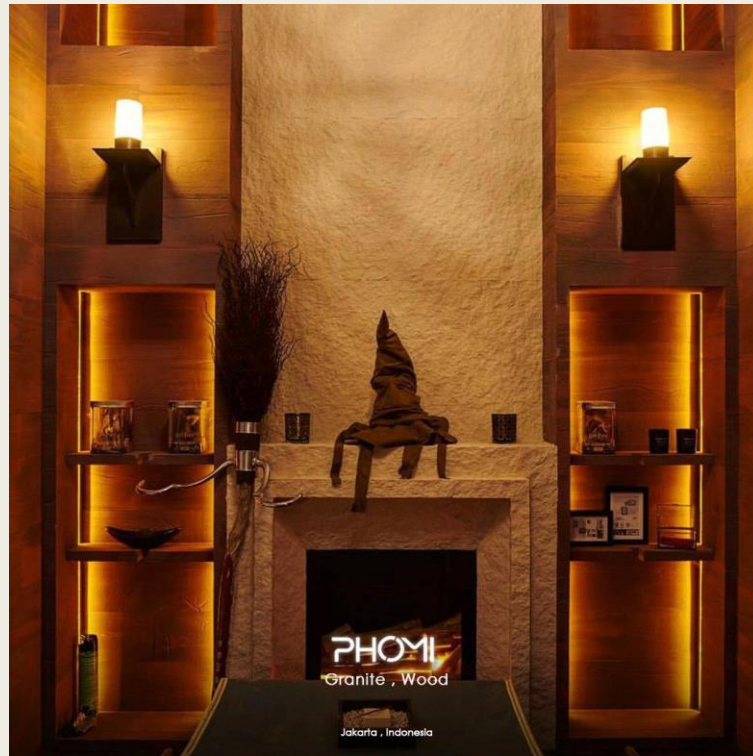

Majalengka Ballroom & Convention Center

- Finished on 2019
- Material : PHOMI R Bricks Series

Harry Potter House Project

- Finished on 2018
- Material : PHOMI Granite & Wood Series

Pizza Hut Outlet

- Finished on 2018
- Material : PHOMI Travertine and Slate