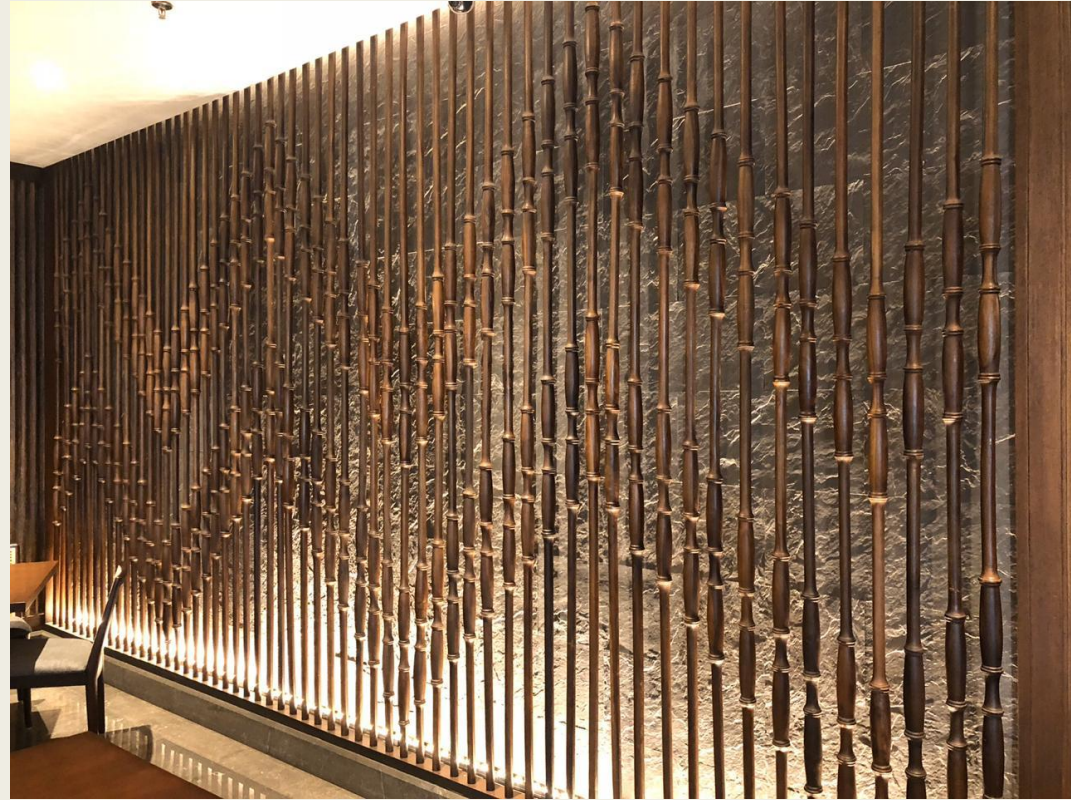

- Finished on 2019
- Material : PHOMI Granite

Protera Office

- Finished on 2018
- Material : A Bricks Series

Casa Bakudapa Manado

- Finished on 2017
- Material : K bricks 326C4

Indonesian Restaurant

Hotel Luminor Mangga Besar