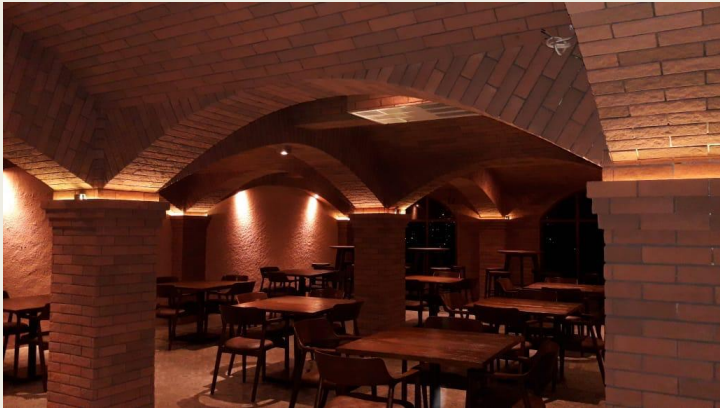

Casa Bakudapa Manado

- Finished on 2017
- Material : K bricks 326C4