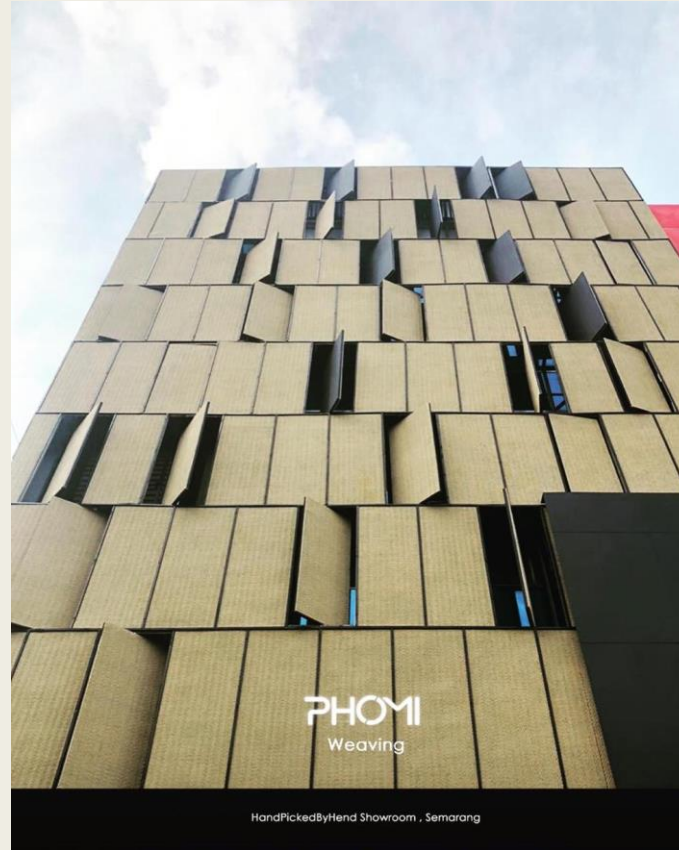

Showroom PHOMI Semarang

- Finished on 2019
- Material : PHOMI Weaving Series