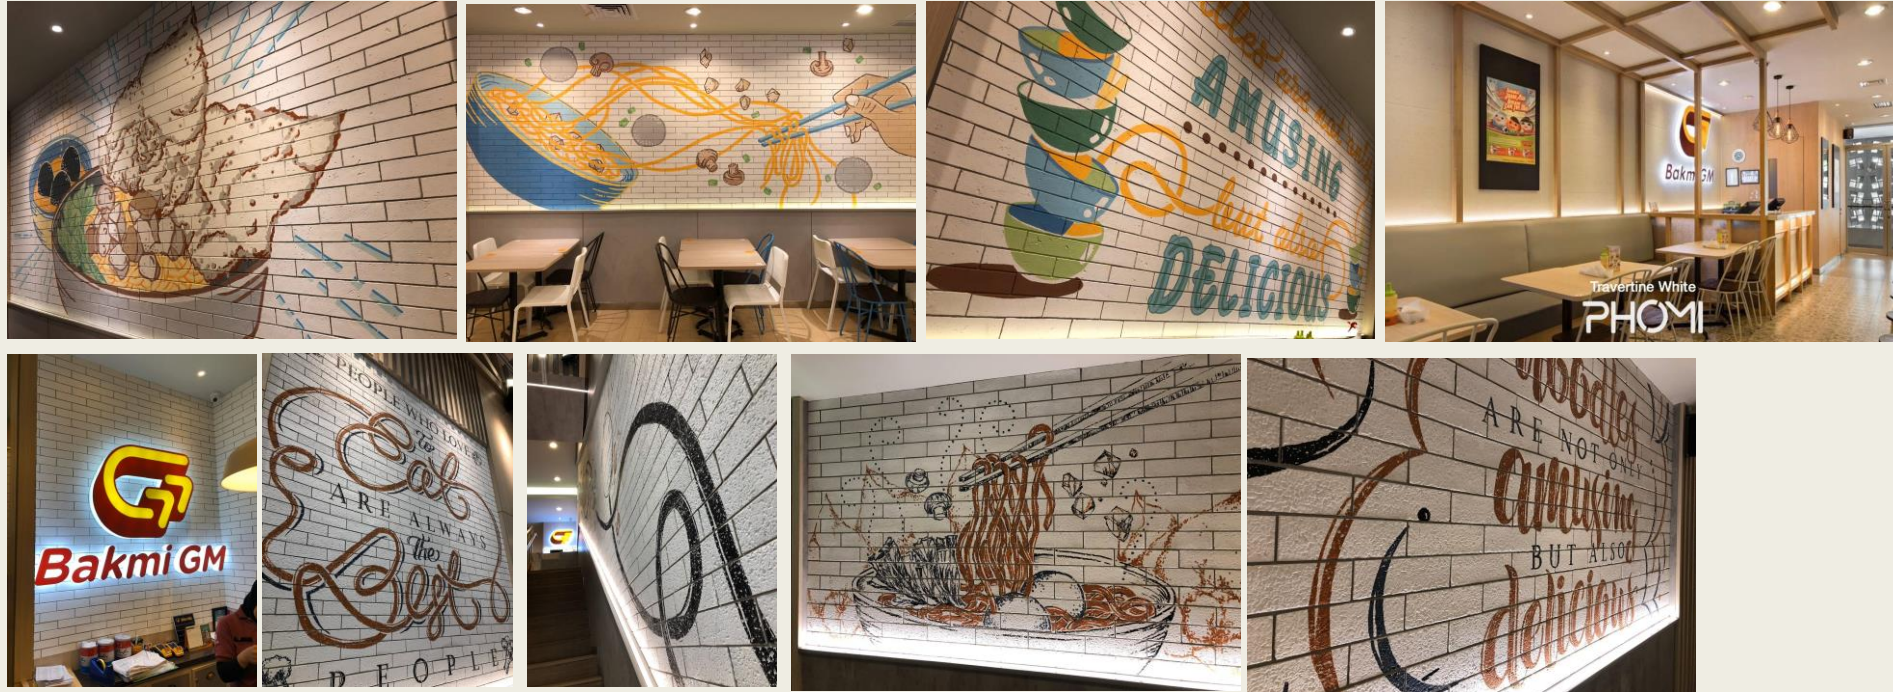

Excelso Coffee

- Finished on 2016
- Material : G Bricks Series

Ciputra City Losari Makassar

- Finished on 2017
- Material : PHOMI Slate Stone

Haagen Daaz Outlets

- Finished on 2017
- Material :Travertine

Bakmi GM