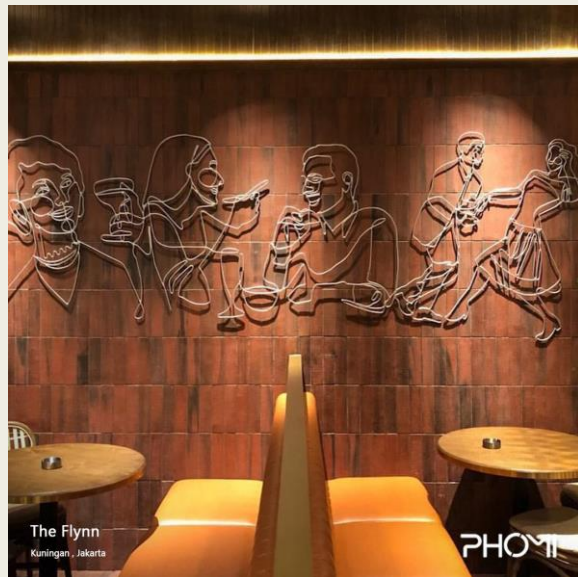

- Finished on 2018
- Material : R Bricks

A&W Restaurant

- Finished on 2018
- Material : G Bricks

Flynn Bar Restaurant

- Finished on 2018
- Material : A Bricks

Tiger Sugar Gandaria City

- Finished on 2020
- Material : G Bricks

Kantor SKK Migas

- Finished on 2016
- Material : Granite dan Bricks

Gowork Co-working Space

- Finished on 2018
- Material : Weaving

Marriott Jogja

- Finished on 2017
- Material : Crossard Mushroom

KFC Outlet