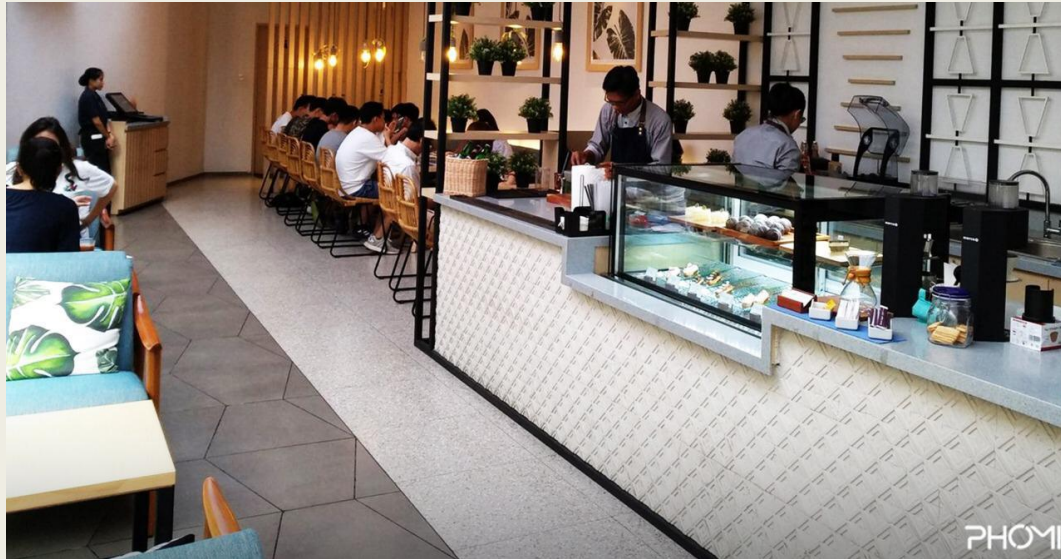

Ardent Coffee Pesanggrahan

- Finished on 2016
- Material : PHOMI Slate 228 light grey & Stackle Square