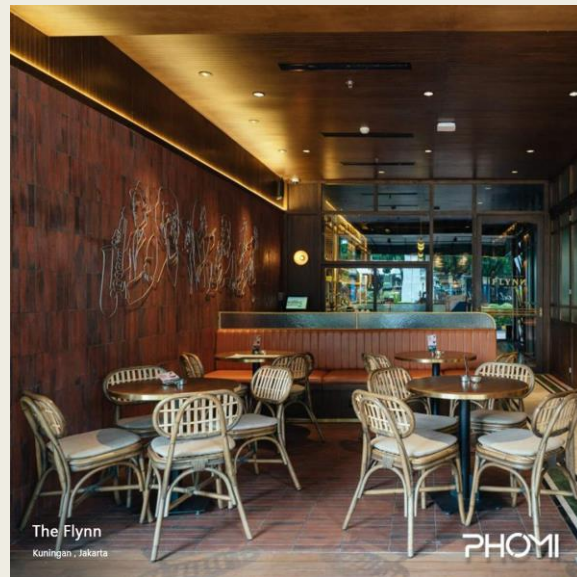

- Finished on 2018
- Material : R Bricks

A&W Restaurant

- Finished on 2018
- Material : G Bricks

Flynn Bar Restaurant

- Finished on 2018
- Material : A Bricks

Tiger Sugar Gandaria City

- Finished on 2020
- Material : G Bricks

Kantor SKK Migas

- Finished on 2016
- Material : Granite dan Bricks

Gowork Co-working Space

- Finished on 2018
- Material : Weaving

Marriott Jogja

- Finished on 2017
- Material : Crossard Mushroom

KFC Outlet