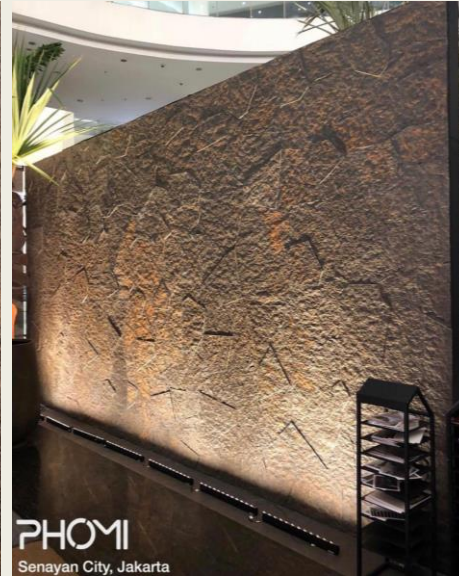

Pameran TCOI Senayan City

- Finished on 2018
- Material : PHOMI Granite & Slate Stone