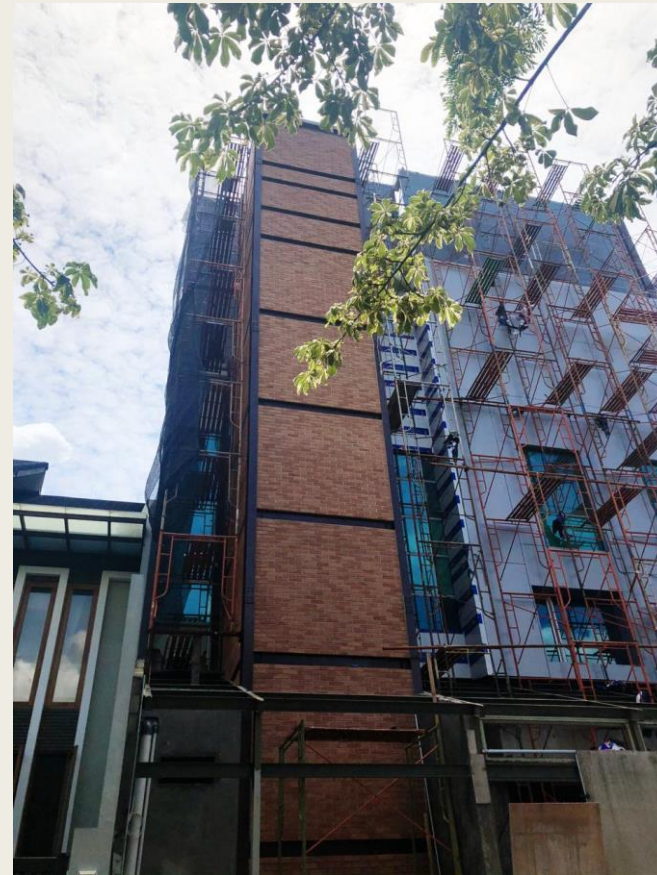

- Finished on 2020
- Material : Crossard Mushroom

D Office

- Finished on 2017
- Material : Granite Putih

Padang Merdeka

- Finished on 2018
- Material : Cube Cut

Djazz Music School Kembangan

Pratama Jaya

Japanese Restaurant