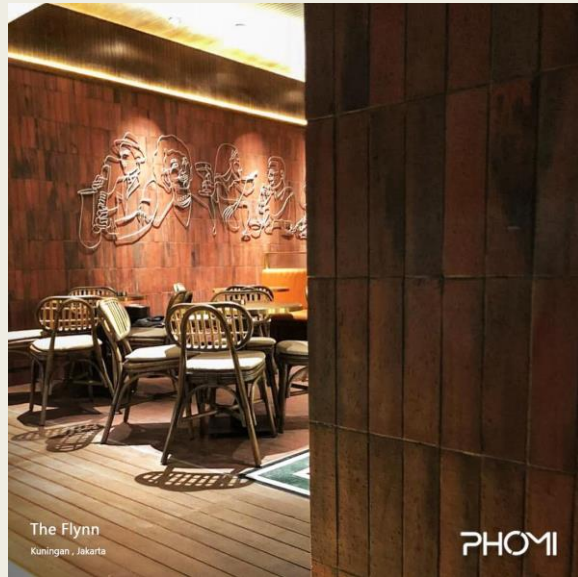

Flynn Bar Restaurant

- Finished on 2018
- Material : A Bricks