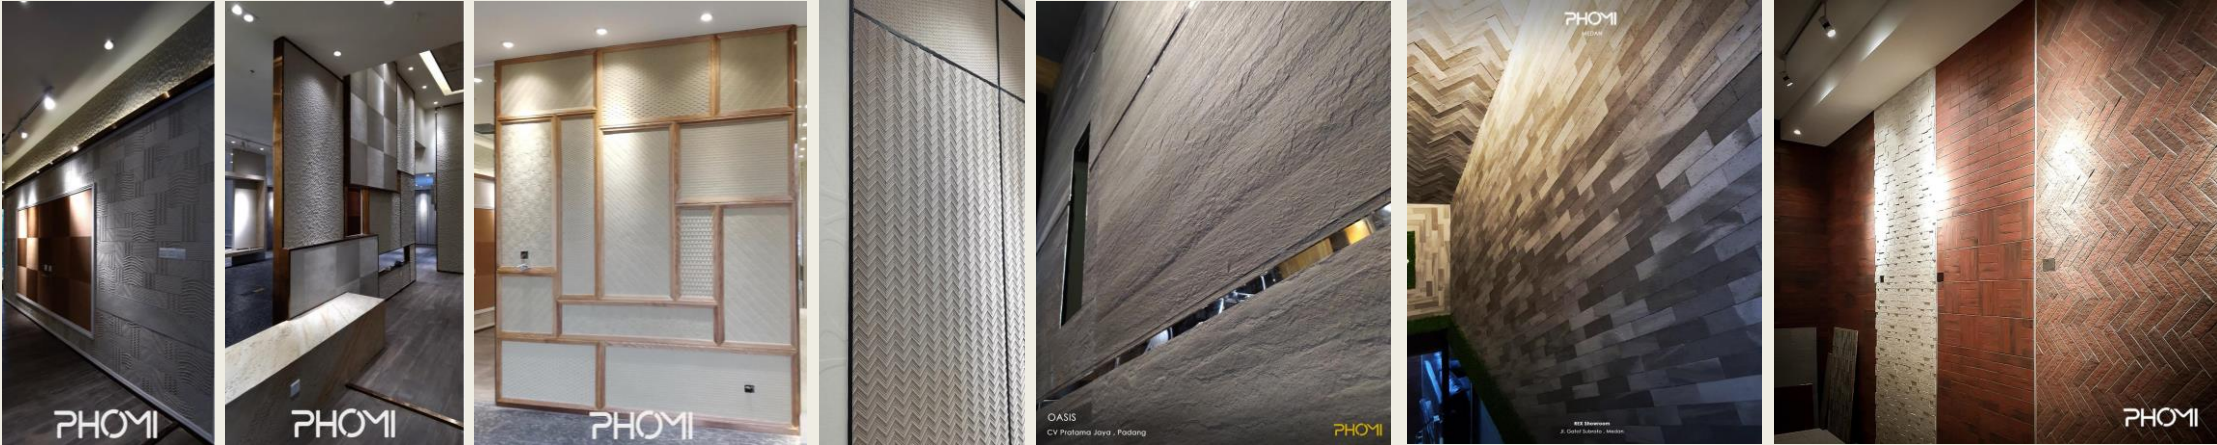

Showroom PHOMI