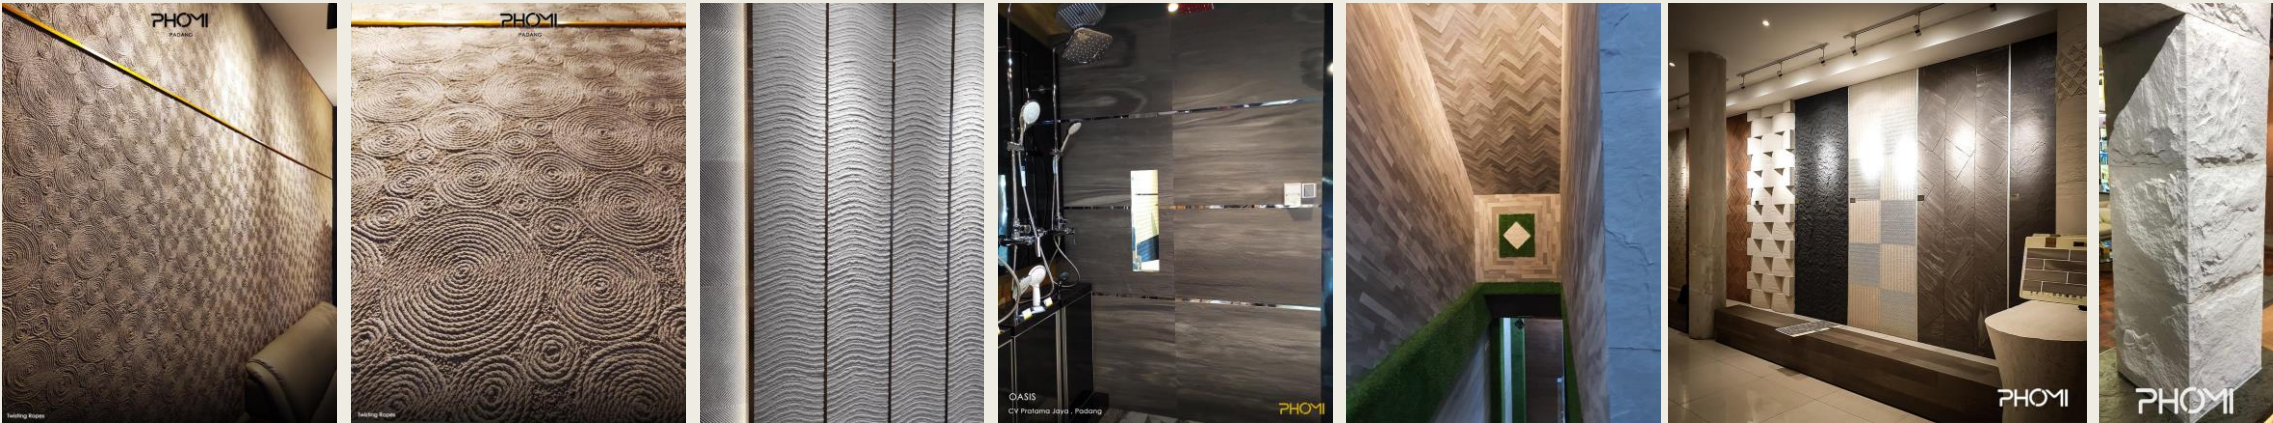

Showroom PHOMI