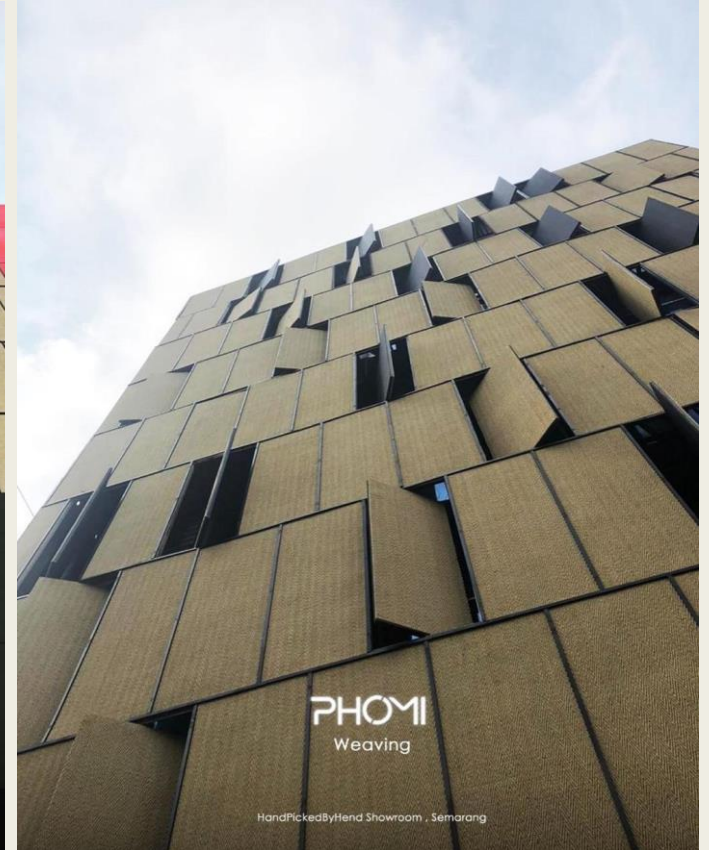

Showroom PHOMI Semarang

- Finished on 2019
- Material : PHOMI Weaving Series