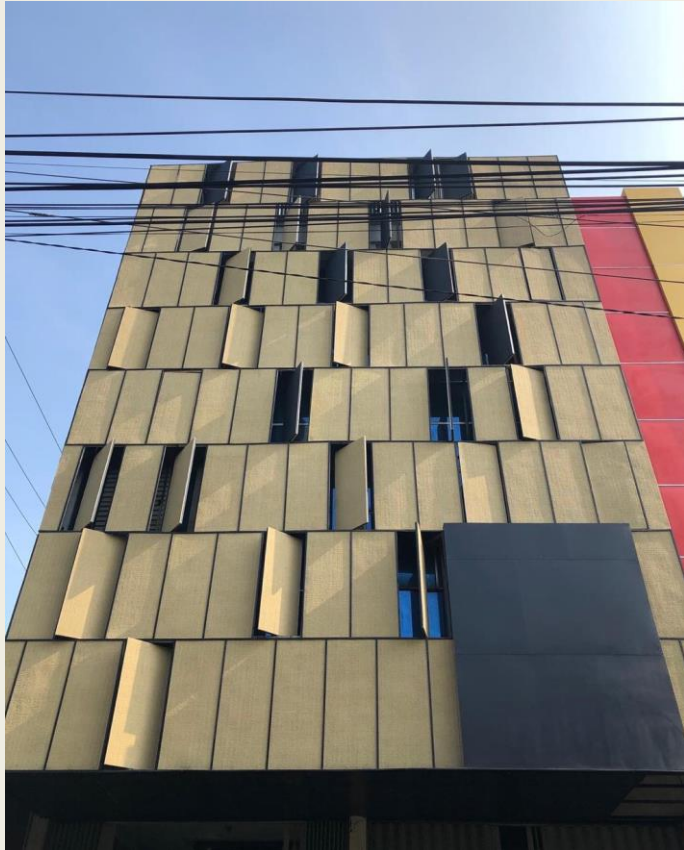

Showroom PHOMI Semarang

- Finished on 2019
- Material : PHOMI Weaving Series