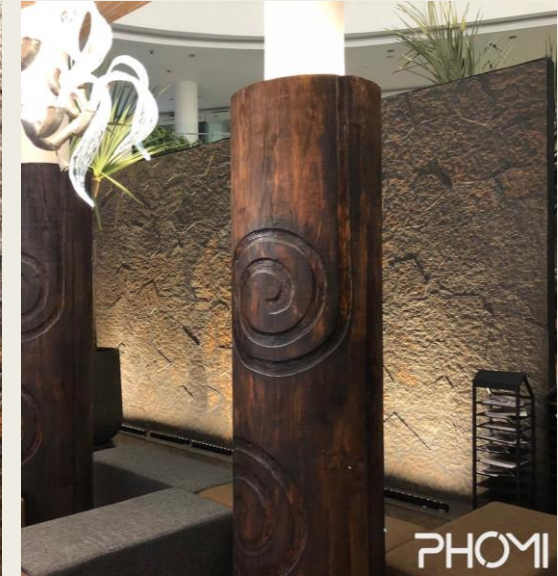

Pameran TCOI Senayan City

- Finished on 2018
- Material : PHOMI Granite & Slate Stone