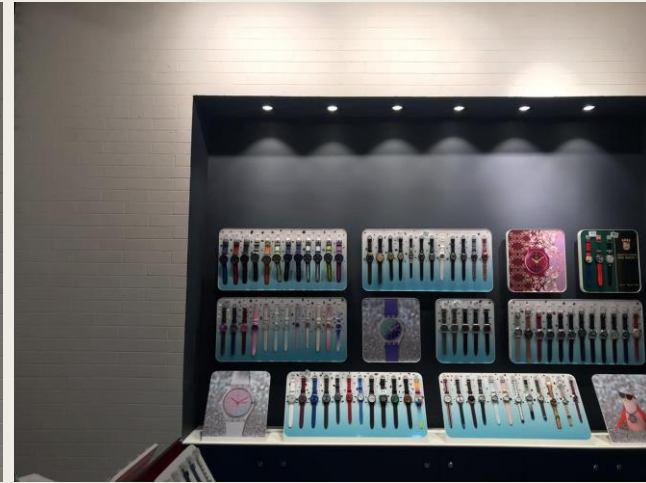

Private Residence

Private Residence

holiday inn hayam wuruk

Swatch Outlets Indonesia

Lumpia Mbak Lien Semarang

Dapur Solo

- Finished on 2018
- Material : Weaving

Yukata Apartment Suites