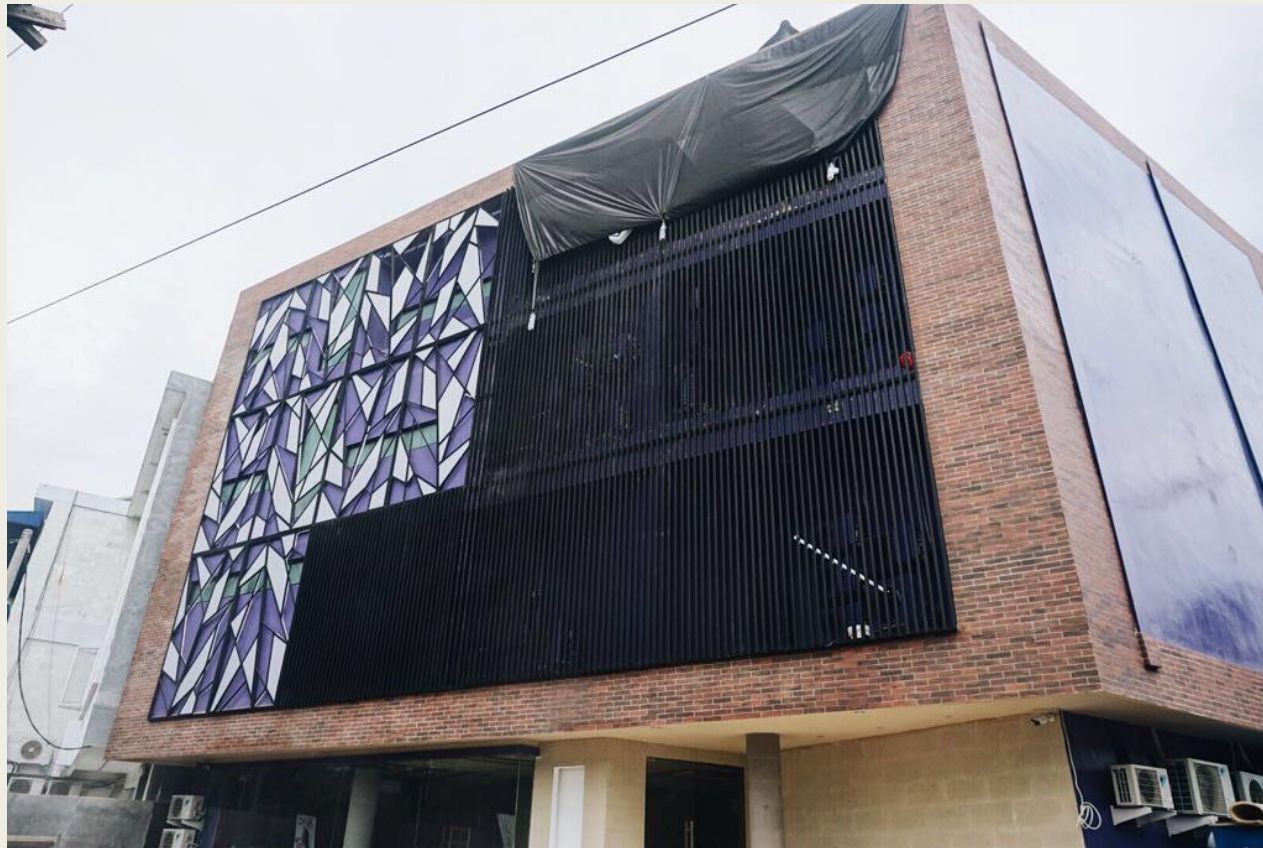

Diva, Bali

- Finished on 2016
- Material : Bricks and Slate Stone