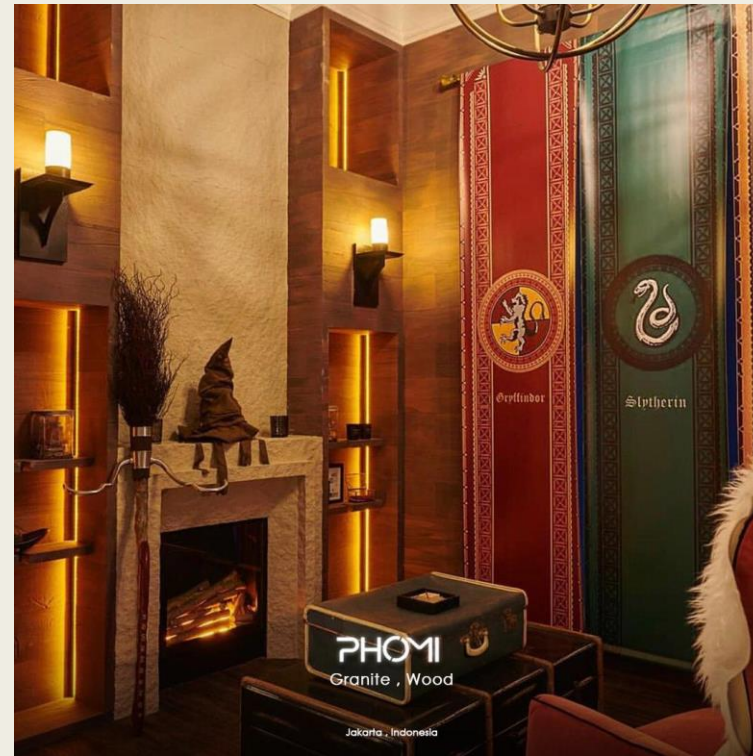

Majalengka Ballroom & Convention Center

- Finished on 2019
- Material : PHOMI R Bricks Series

Harry Potter House Project

- Finished on 2018
- Material : PHOMI Granite & Wood Series

Pizza Hut Outlet

- Finished on 2018
- Material : PHOMI Travertine and Slate