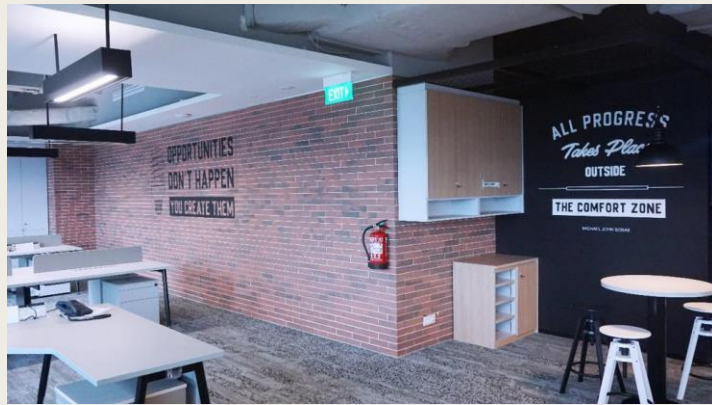

Kantor Bank Mandiri

- Finished on 2018
- Material : G Bricks 308317