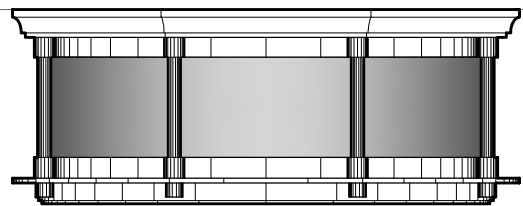

**C2702**  
 29" x 29" SQUARE  
 11" OVERALL HEIGHT  
 MACHINED ALUMINUM  
 TRANSLUCENT WHITE ACRYLIC DIFFUSER

**C2786**  
 18" DIAMETER  
 7" OVERALL HEIGHT  
 BRONZE - SATIN OXIDIZED OIL RUBBED FINISH  
 TRANSLUCENT WHITE ACRYLIC DIFFUSER  
 SANDBLASTED OUTSIDE