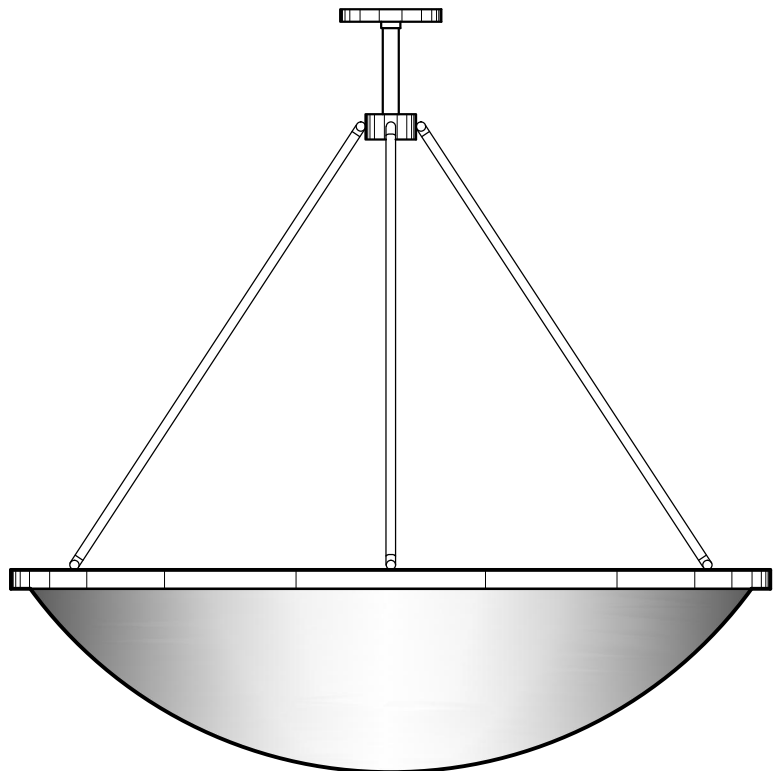

P1390
60" DIA x 20" H
ALUMINUM METALWORK
TRANSLUCENT WHITE ACRYLIC BOWL

P1212
60" DIA x 16" H
BRONZE METALWORK
TRANSLUCENT WHITE ACRYLIC BOWL

DIMENSIONS AND MATERIALS CAN BE
MODIFIED TO MEET YOUR SPECIFICATIONS