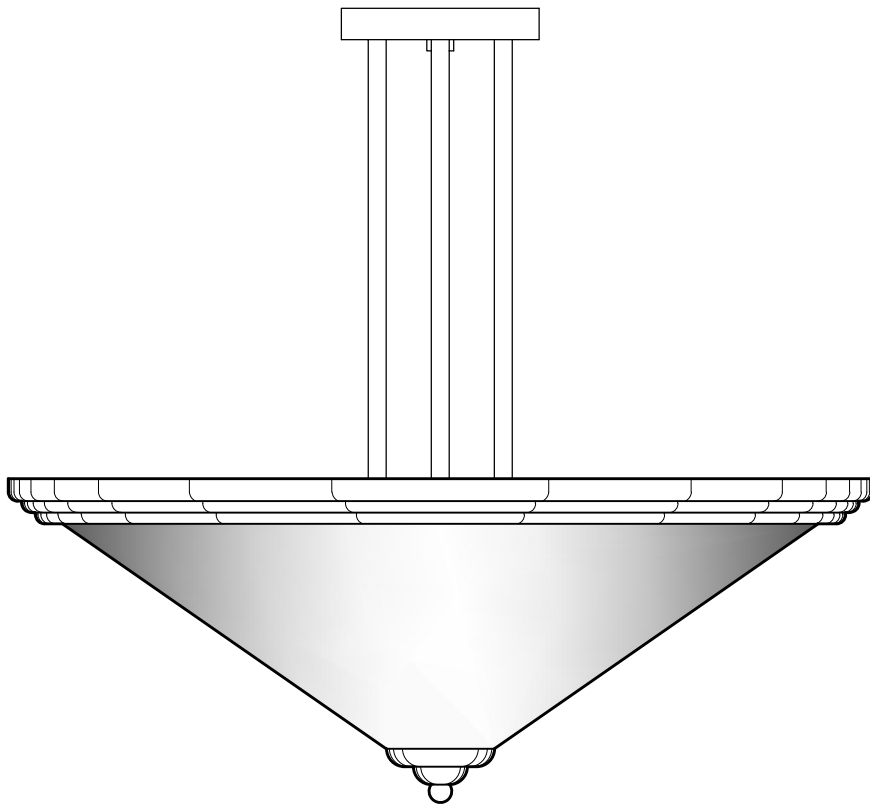

P1660

32" DIA x 9" H
ALUMINUM METALWORK
ALABASTER ACRYLIC BOWL

P1241

48" DIA x 18" H
STEEL METALWORK
TRANSLUCENT WHITE ACRYLIC DIFFUSER

DIMENSIONS AND MATERIALS CAN BE
MODIFIED TO MEET YOUR SPECIFICATIONS