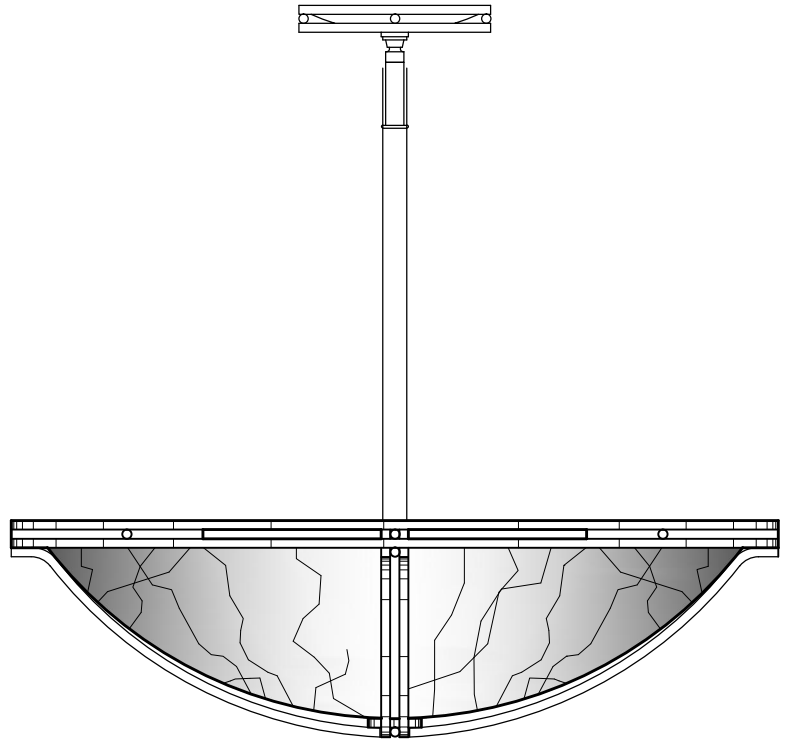

P1660

32" DIA x 9" H
ALUMINUM METALWORK
ALABASTER ACRYLIC BOWL

P1241

48" DIA x 18" H
STEEL METALWORK
TRANSLUCENT WHITE ACRYLIC DIFFUSER

DIMENSIONS AND MATERIALS CAN BE
MODIFIED TO MEET YOUR SPECIFICATIONS