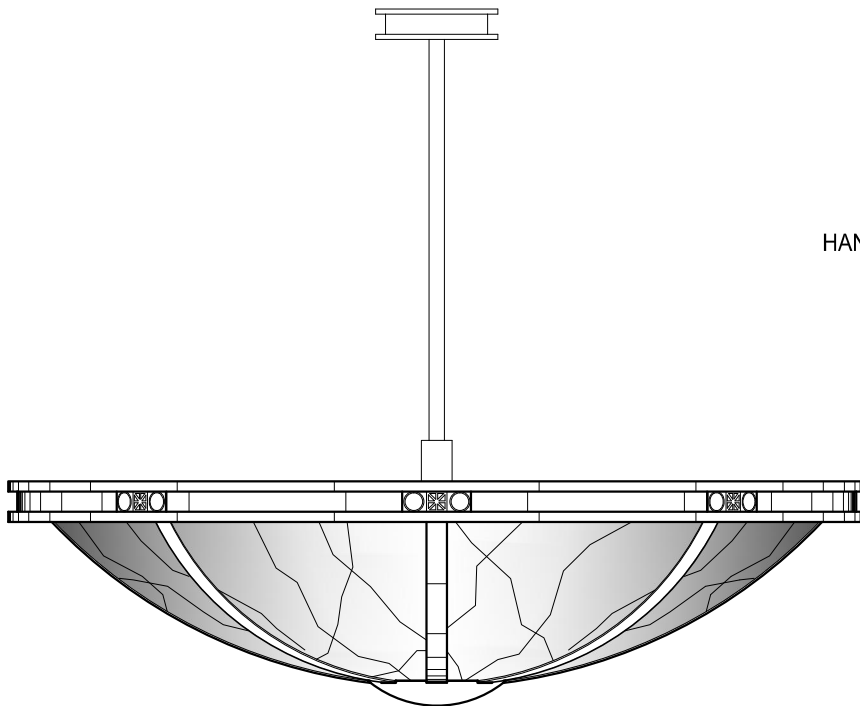

P1900

42" DIA x 11" H
BRASS METALWORK
HAND PAINTED FAUX ALABASTER ACRYLIC BOWL

P1256

42" DIA x 13" H
ALUMINUM METALWORK
HAND PAINTED FAUX ALABASTER ACRYLIC BOWL

DIMENSIONS AND MATERIALS CAN BE
MODIFIED TO MEET YOUR SPECIFICATIONS