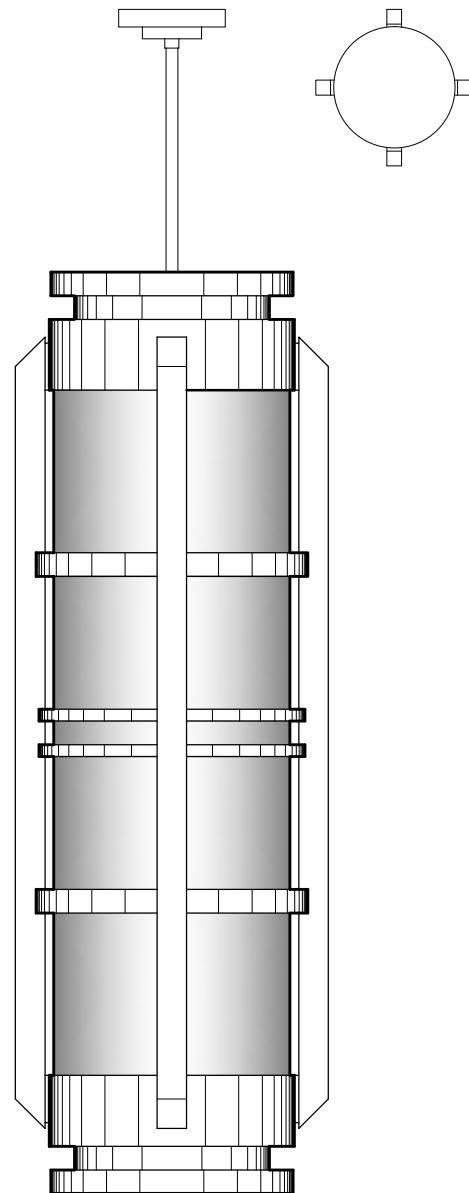

P1259
12" DIA x 82" H
ALUMINUM METALWORK
TRANSLUCENT WHITE ACRYLIC PANELS

P2196
27" DIA x 78" H
ALUMINUM METALWORK
TRANSLUCENT WHITE ACRYLIC DIFFUSER

DIMENSIONS AND MATERIALS CAN BE
MODIFIED TO MEET YOUR SPECIFICATIONS