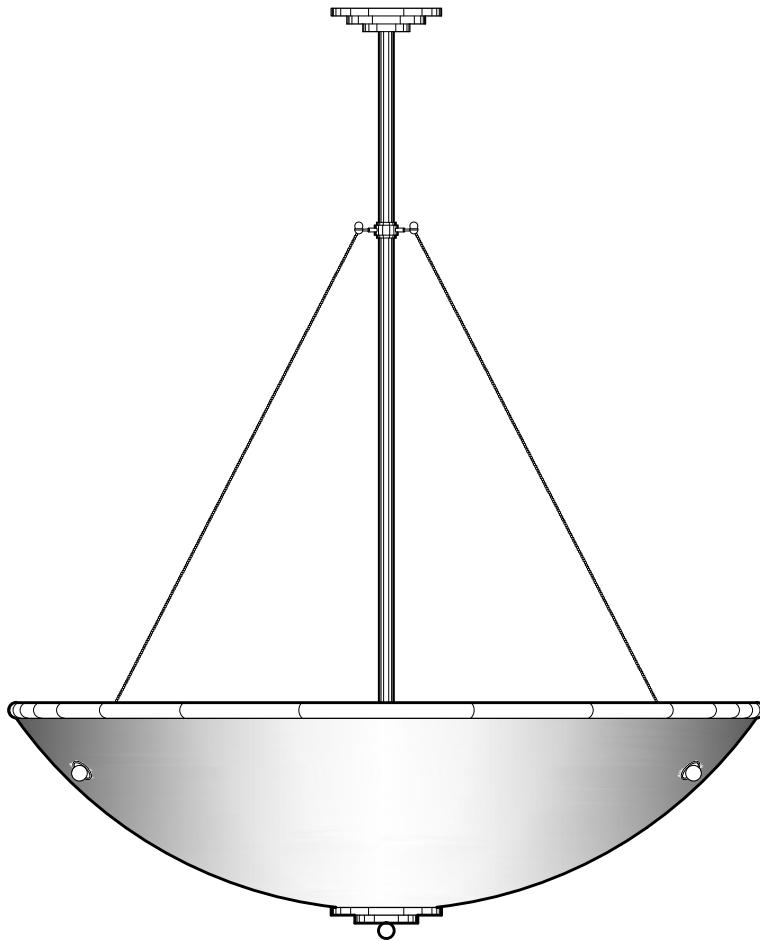

P1339

26" DIA x 7" H
BRASS METALWORK
TRANSLUCENT WHITE ACRYLIC BOWL

P1345

48" DIA x 14" H
BRASS METALWORK
TRANSLUCENT WHITE ACRYLIC BOWL

DIMENSIONS AND MATERIALS CAN BE
MODIFIED TO MEET YOUR SPECIFICATIONS