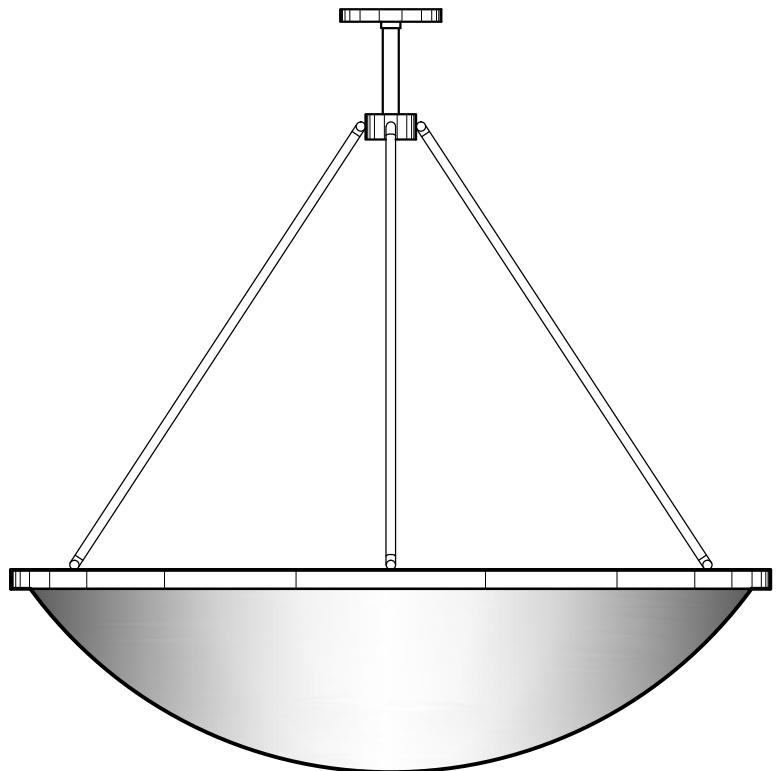

P1390
60" DIA x 20" H
ALUMINUM METALWORK
TRANSLUCENT WHITE ACRYLIC BOWL

P1212
60" DIA x 16" H
BRONZE METALWORK
TRANSLUCENT WHITE ACRYLIC BOWL

DIMENSIONS AND MATERIALS CAN BE
MODIFIED TO MEET YOUR SPECIFICATIONS