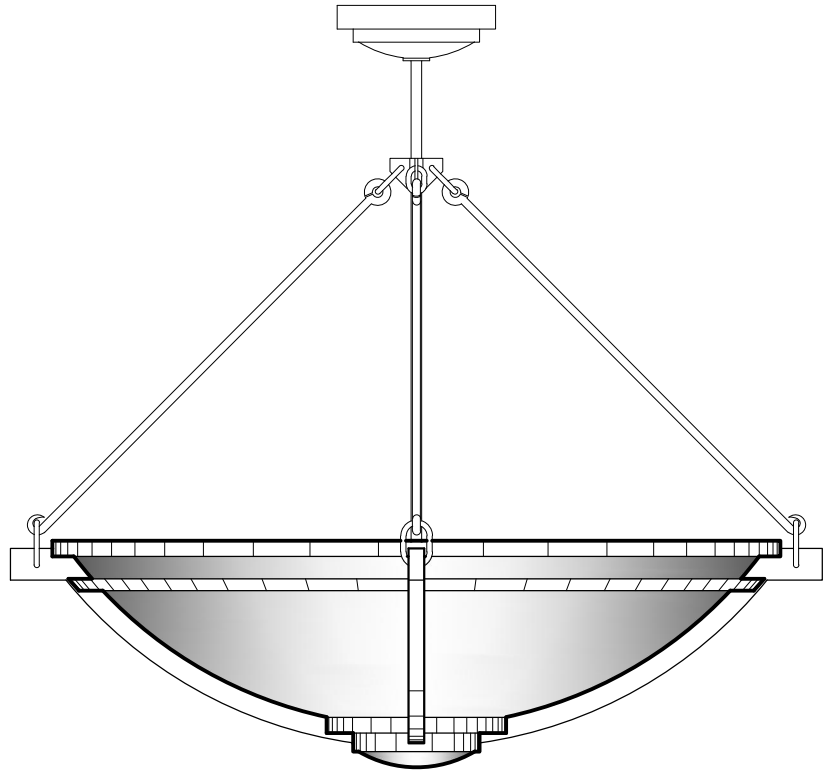

P1392

38" DIA x 11" H
BRONZE & S.S. METALWORK
TRANSLUCENT WHITE ACRYLIC DIFFUSER

P2105

30" DIA x 10" H
BRASS METALWORK
TRANSLUCENT WHITE ACRYLIC DIFFUSER

DIMENSIONS AND MATERIALS CAN BE
MODIFIED TO MEET YOUR SPECIFICATIONS