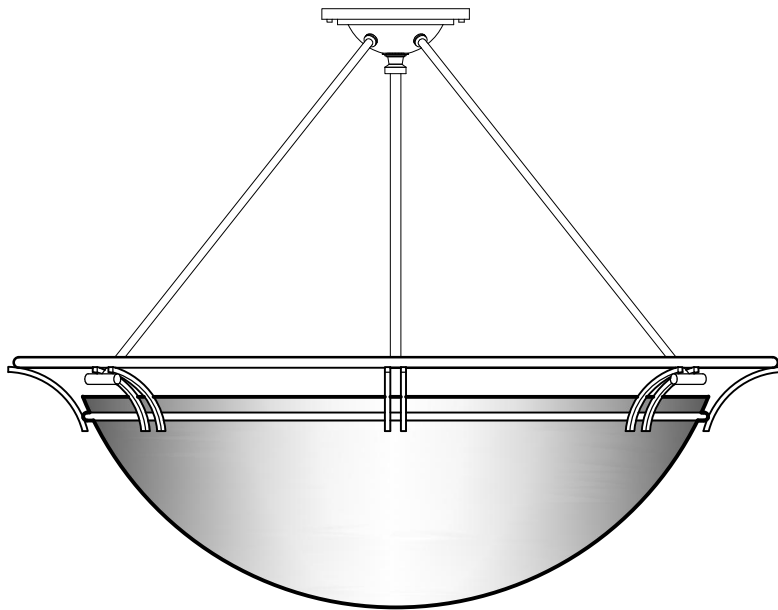

P1392

38" DIA x 11" H
BRONZE & S.S. METALWORK
TRANSLUCENT WHITE ACRYLIC DIFFUSER

P2105

30" DIA x 10" H
BRASS METALWORK
TRANSLUCENT WHITE ACRYLIC DIFFUSER

DIMENSIONS AND MATERIALS CAN BE
MODIFIED TO MEET YOUR SPECIFICATIONS