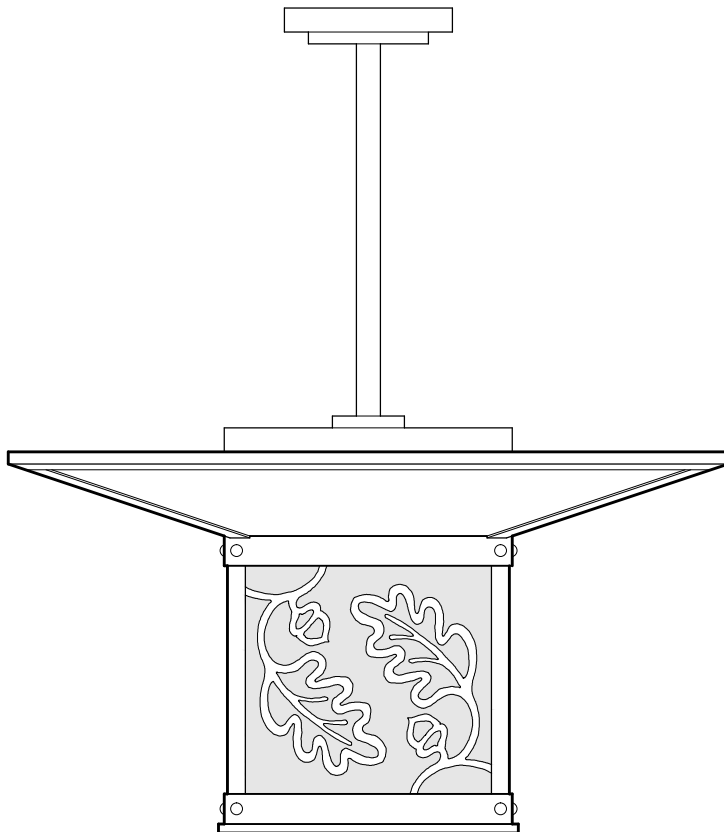

P1612
36" DIAMETER
19" OVERALL HEIGHT
STEEL METALWORK
TRANSLUCENT WHITE ACRYLIC BOWL

P1679
30" SQUARE
35" OVERALL HEIGHT
ALUMINUM METALWORK
TRANSLUCENT WHITE ACRYLIC DIFFUSER

DIMENSIONS AND MATERIALS CAN BE
MODIFIED TO MEET YOUR SPECIFICATIONS