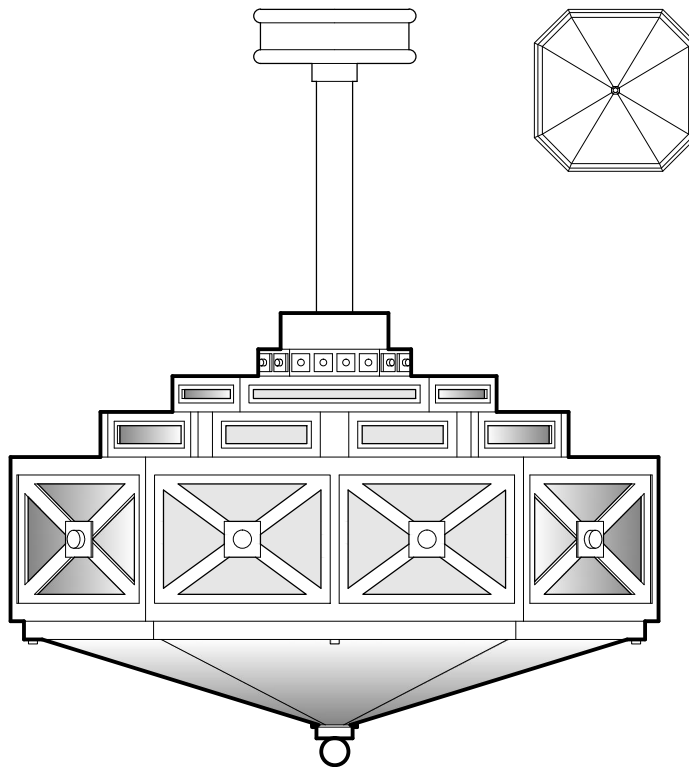

P1842
26" SQ. x 53" H
BRONZE METALWORK
TRANSLUCENT WHITE GLASS DIFFUSER

P1784
36" SQ. x 24" H
BRONZE METALWORK
TRANSLUCENT WHITE ACRYLIC DIFFUSER

DIMENSIONS AND MATERIALS CAN BE
MODIFIED TO MEET YOUR SPECIFICATIONS