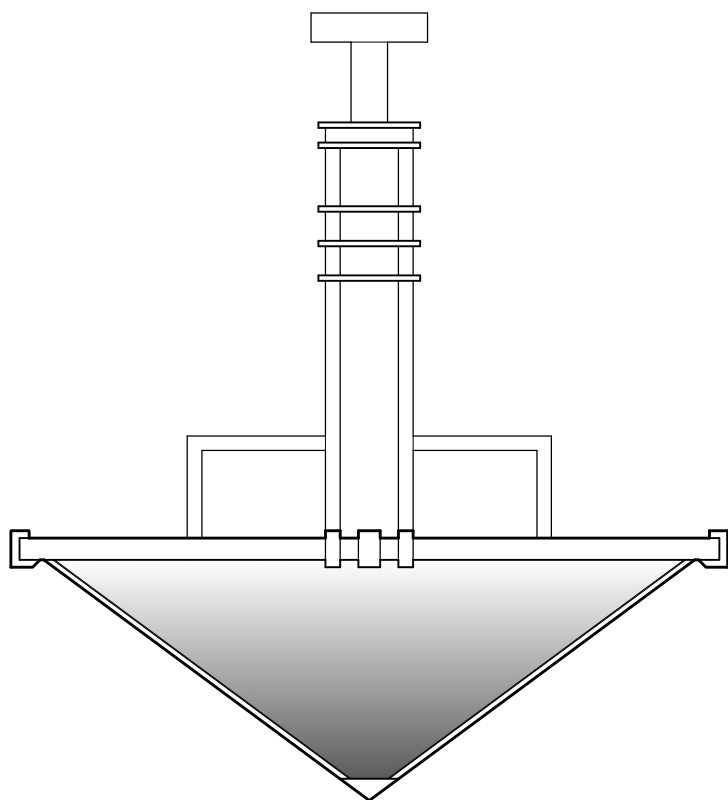

P1816

52" DIAMETER
57" OVERALL HEIGHT
ALUMINUM METALWORK
TRANSLUCENT WHITE ACRYLIC BOWL

P1840

48" SQUARE
54" OVERALL HEIGHT
BRONZE METALWORK
TRANSLUCENT WHITE ACRYLIC DIFFUSER

DIMENSIONS AND MATERIALS CAN BE
MODIFIED TO MEET YOUR SPECIFICATIONS