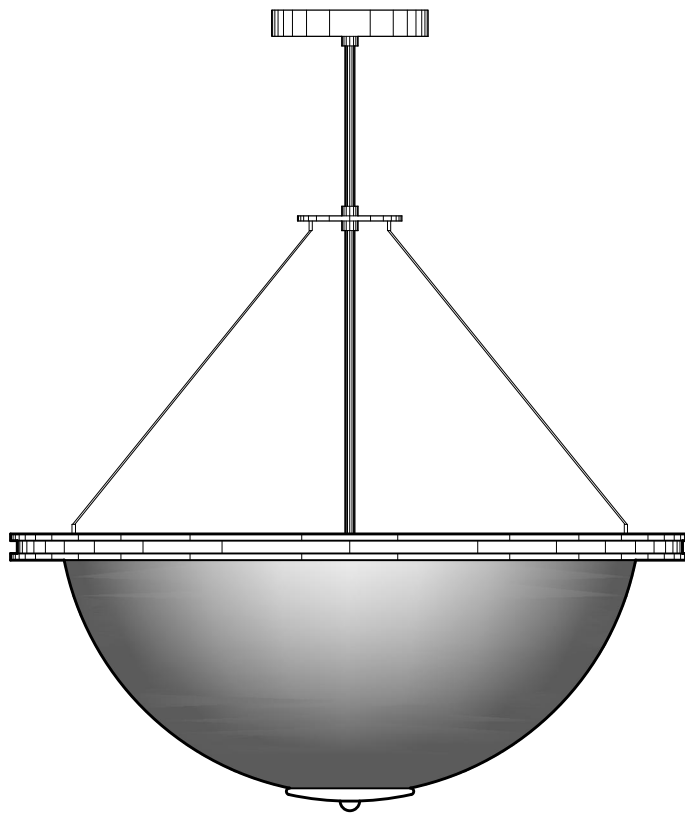

P1816

52" DIAMETER
57" OVERALL HEIGHT
ALUMINUM METALWORK
TRANSLUCENT WHITE ACRYLIC BOWL

P1840

48" SQUARE
54" OVERALL HEIGHT
BRONZE METALWORK
TRANSLUCENT WHITE ACRYLIC DIFFUSER

DIMENSIONS AND MATERIALS CAN BE
MODIFIED TO MEET YOUR SPECIFICATIONS