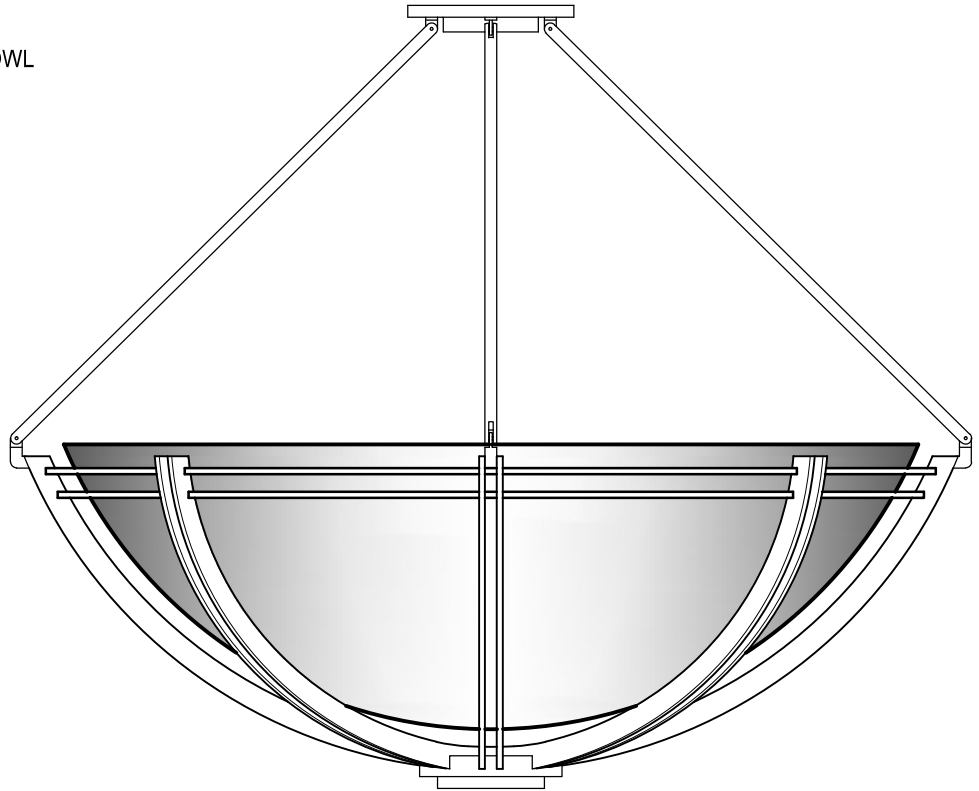

P1957

72" DIA x 29" H
BRONZE METALWORK
TRANSLUCENT WHITE ACRYLIC BOWL

P1875

48" DIA x 15" H
BRONZE METALWORK
FAUX ALABASTER ACRYLIC BOWL

DIMENSIONS AND MATERIALS CAN BE
MODIFIED TO MEET YOUR SPECIFICATIONS