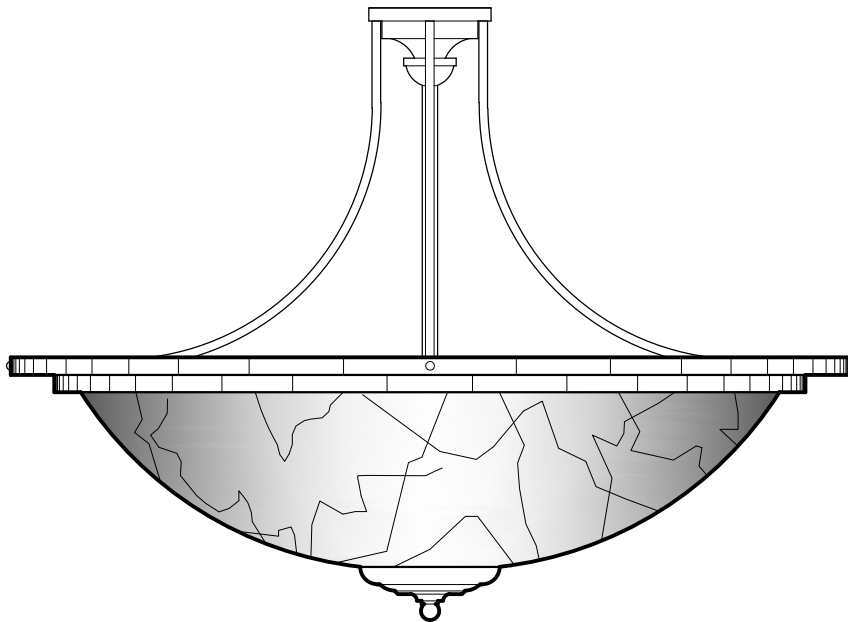

P1957

72" DIA x 29" H
BRONZE METALWORK
TRANSLUCENT WHITE ACRYLIC BOWL

P1875

48" DIA x 15" H
BRONZE METALWORK
FAUX ALABASTER ACRYLIC BOWL

DIMENSIONS AND MATERIALS CAN BE
MODIFIED TO MEET YOUR SPECIFICATIONS