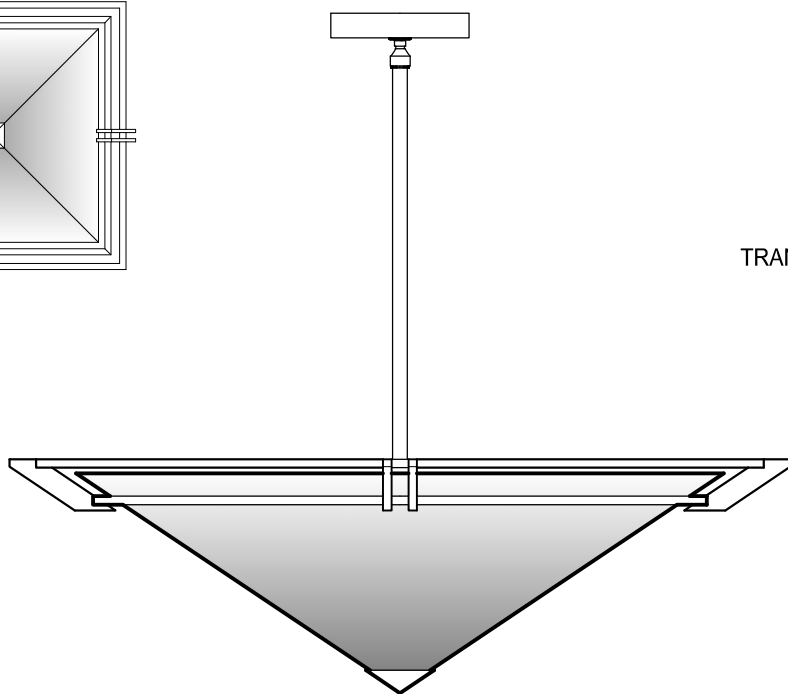

P2039

36" SQ. x 13" H
ALUMINUM METALWORK
TRANSLUCENT WHITE ACRYLIC DIFFUSER

DIMENSIONS AND MATERIALS CAN BE
MODIFIED TO MEET YOUR SPECIFICATIONS

P2225
32" SQ. x 11" H
ALUMINUM METALWORK
TRANSLUCENT WHITE ACRYLIC DIFFUSER