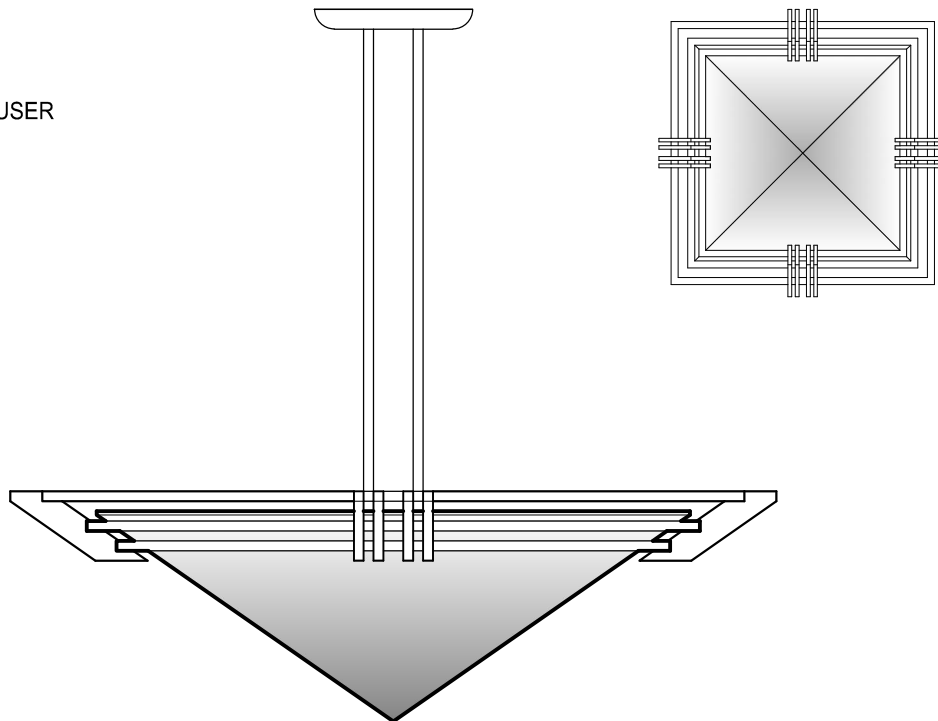

P2039

36" SQ. x 13" H
ALUMINUM METALWORK
TRANSLUCENT WHITE ACRYLIC DIFFUSER

DIMENSIONS AND MATERIALS CAN BE
MODIFIED TO MEET YOUR SPECIFICATIONS

P2225
32" SQ. x 11" H
ALUMINUM METALWORK
TRANSLUCENT WHITE ACRYLIC DIFFUSER