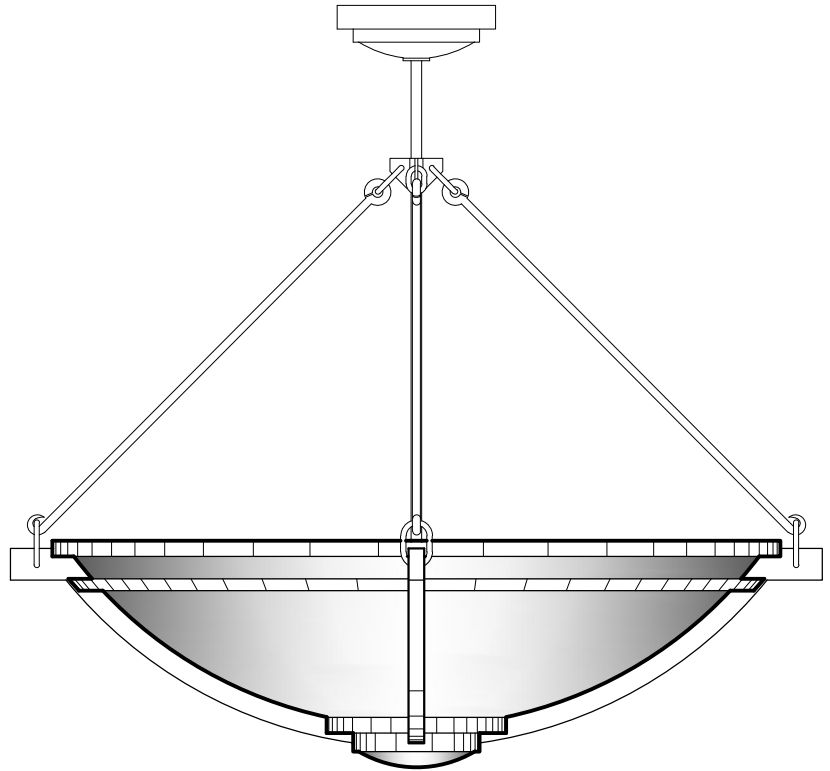

**P1392**

38" DIA x 11" H  
BRONZE & S.S. METALWORK  
TRANSLUCENT WHITE ACRYLIC DIFFUSER

**P2105**

30" DIA x 10" H  
BRASS METALWORK  
TRANSLUCENT WHITE ACRYLIC DIFFUSER

DIMENSIONS AND MATERIALS CAN BE  
MODIFIED TO MEET YOUR SPECIFICATIONS