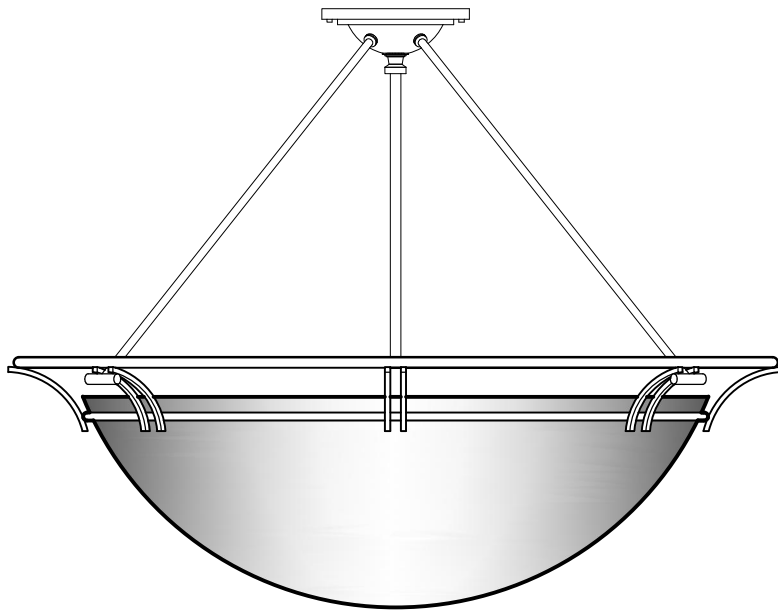

**P1392**

38" DIA x 11" H  
BRONZE & S.S. METALWORK  
TRANSLUCENT WHITE ACRYLIC DIFFUSER

**P2105**

30" DIA x 10" H  
BRASS METALWORK  
TRANSLUCENT WHITE ACRYLIC DIFFUSER

DIMENSIONS AND MATERIALS CAN BE  
MODIFIED TO MEET YOUR SPECIFICATIONS