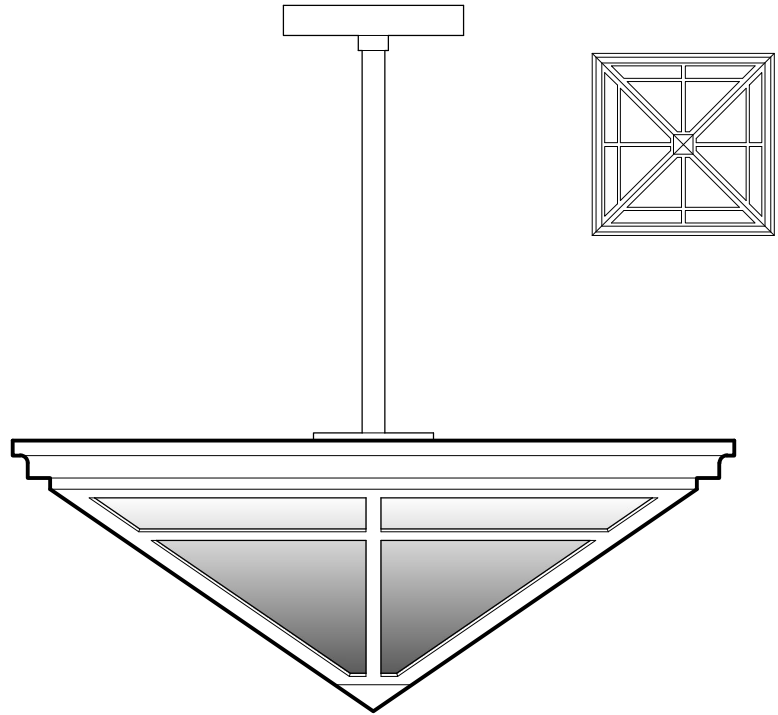

P1968

24" SQ. x 9" H
ALUMINUM METALWORK
TRANSLUCENT WHITE ACRYLIC DIFFUSER

DIMENSIONS AND MATERIALS CAN BE
MODIFIED TO MEET YOUR SPECIFICATIONS

P2199

42" SQ. x 15" H
BRONZE METALWORK
TRANSLUCENT WHITE ACRYLIC DIFFUSER