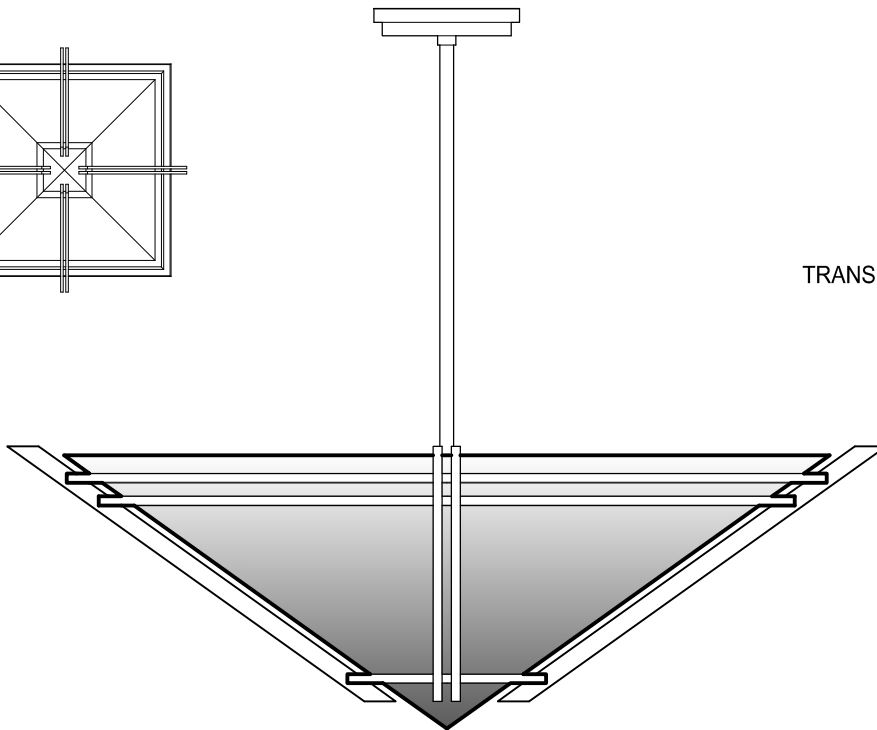

P1968

24" SQ. x 9" H
ALUMINUM METALWORK
TRANSLUCENT WHITE ACRYLIC DIFFUSER

DIMENSIONS AND MATERIALS CAN BE
MODIFIED TO MEET YOUR SPECIFICATIONS

P2199

42" SQ. x 15" H
BRONZE METALWORK
TRANSLUCENT WHITE ACRYLIC DIFFUSER