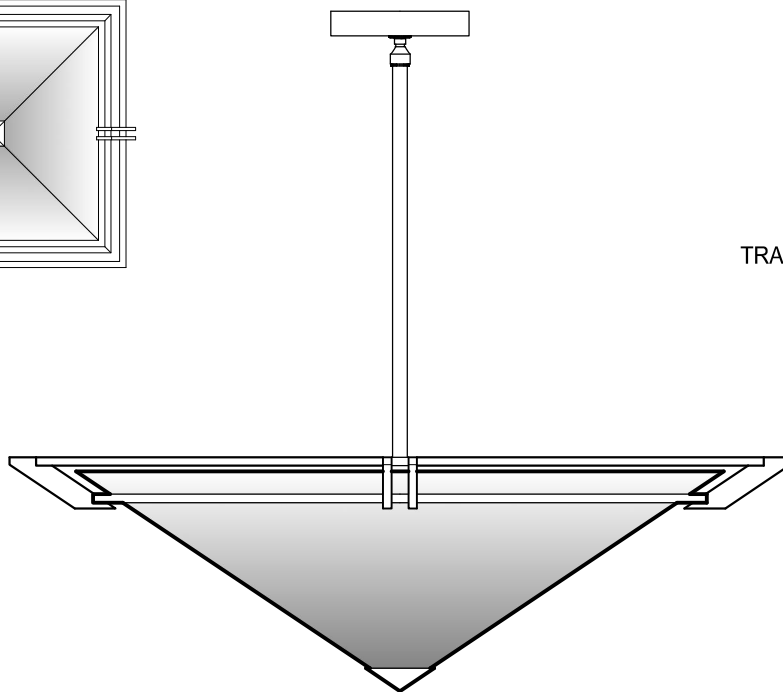

**P2039**

36" SQ. x 13" H  
ALUMINUM METALWORK  
TRANSLUCENT WHITE ACRYLIC DIFFUSER

DIMENSIONS AND MATERIALS CAN BE  
MODIFIED TO MEET YOUR SPECIFICATIONS

**P2225**  
32" SQ. x 11" H  
ALUMINUM METALWORK  
TRANSLUCENT WHITE ACRYLIC DIFFUSER