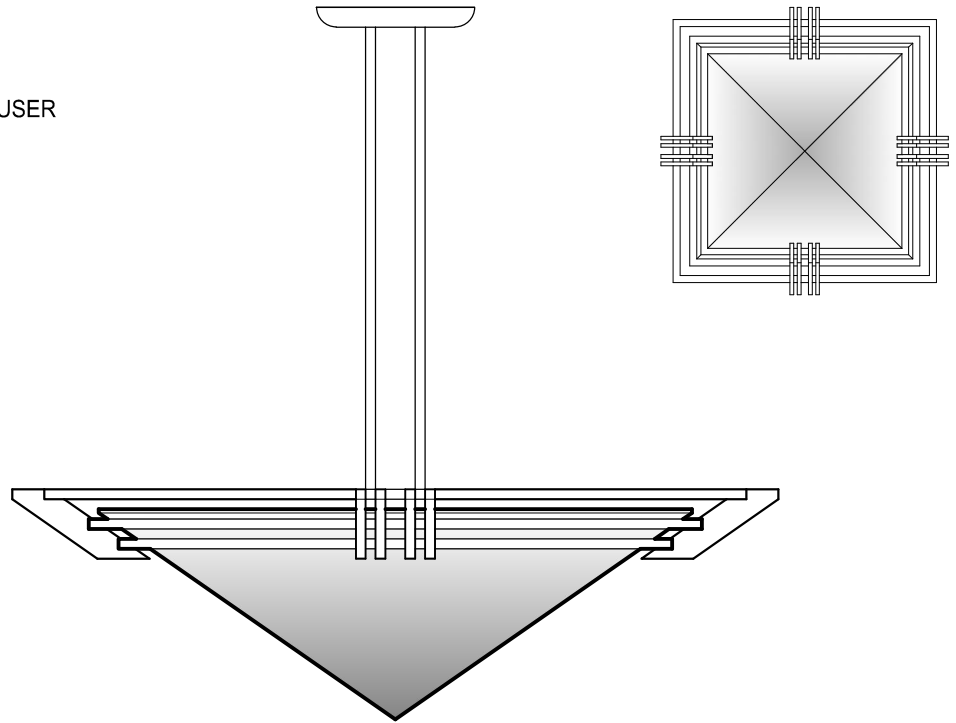

**P2039**

36" SQ. x 13" H  
ALUMINUM METALWORK  
TRANSLUCENT WHITE ACRYLIC DIFFUSER

DIMENSIONS AND MATERIALS CAN BE  
MODIFIED TO MEET YOUR SPECIFICATIONS

**P2225**  
32" SQ. x 11" H  
ALUMINUM METALWORK  
TRANSLUCENT WHITE ACRYLIC DIFFUSER