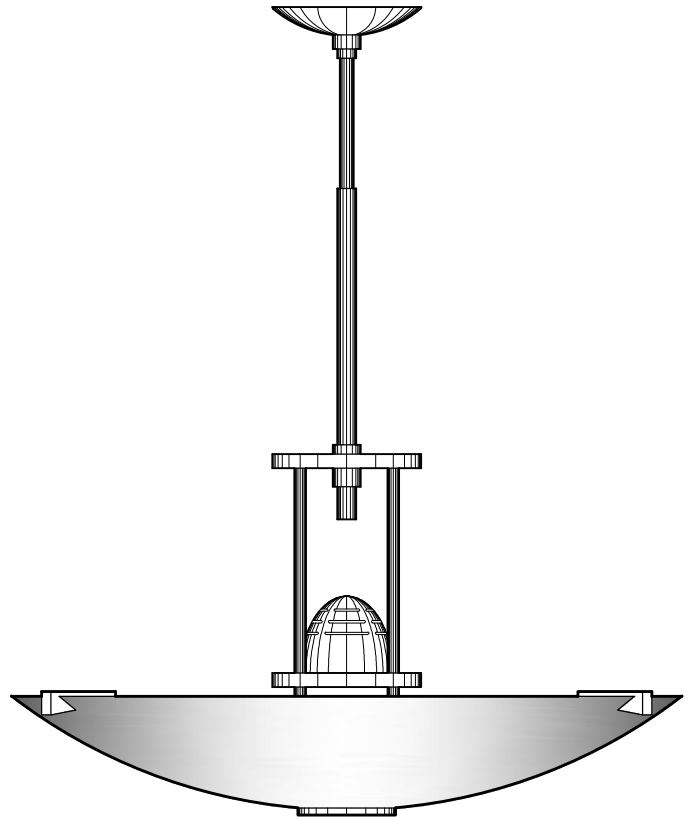

P1575

36" DIAMETER
43" HEIGHT
BRONZE METALWORK
TRANSLUCENT WHITE ACRYLIC DIFFUSER

P2255

30" DIAMETER
30" OVERALL HEIGHT
BRASS METALWORK
ACRYLIC BOWL WITH FAUX ALABASTER FINISH

DIMENSIONS AND MATERIALS CAN BE
MODIFIED TO MEET YOUR SPECIFICATIONS