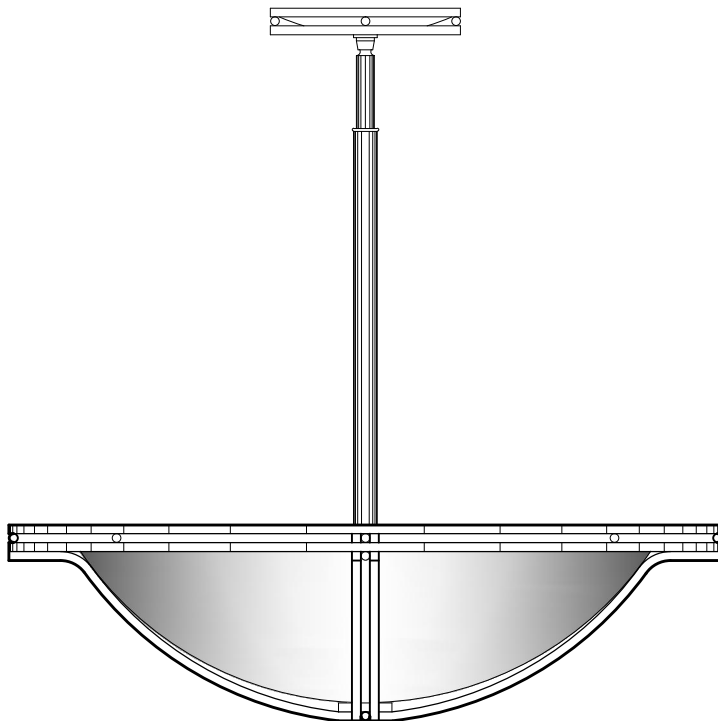

P1575

36" DIAMETER
43" HEIGHT
BRONZE METALWORK
TRANSLUCENT WHITE ACRYLIC DIFFUSER

P2255

30" DIAMETER
30" OVERALL HEIGHT
BRASS METALWORK
ACRYLIC BOWL WITH FAUX ALABASTER FINISH

DIMENSIONS AND MATERIALS CAN BE
MODIFIED TO MEET YOUR SPECIFICATIONS