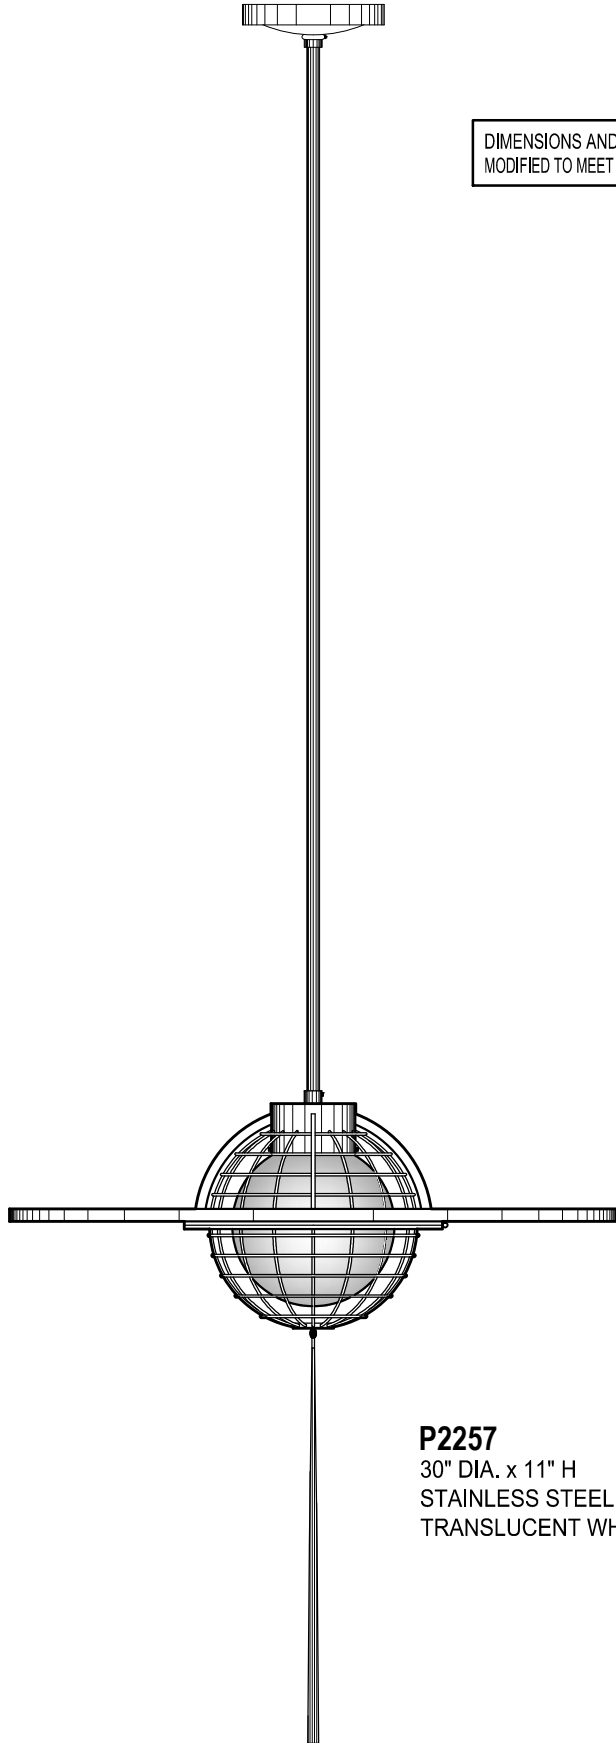

DIMENSIONS AND MATERIALS CAN BE
MODIFIED TO MEET YOUR SPECIFICATIONS

P2257
30" DIA. x 11" H
STAINLESS STEEL METALWORK
TRANSLUCENT WHITE ACRYLIC GLOBE

P2260
40" DIAMETER
STAINLESS STEEL METALWORK
TRANSLUCENT WHITE ACRYLIC GLOBE