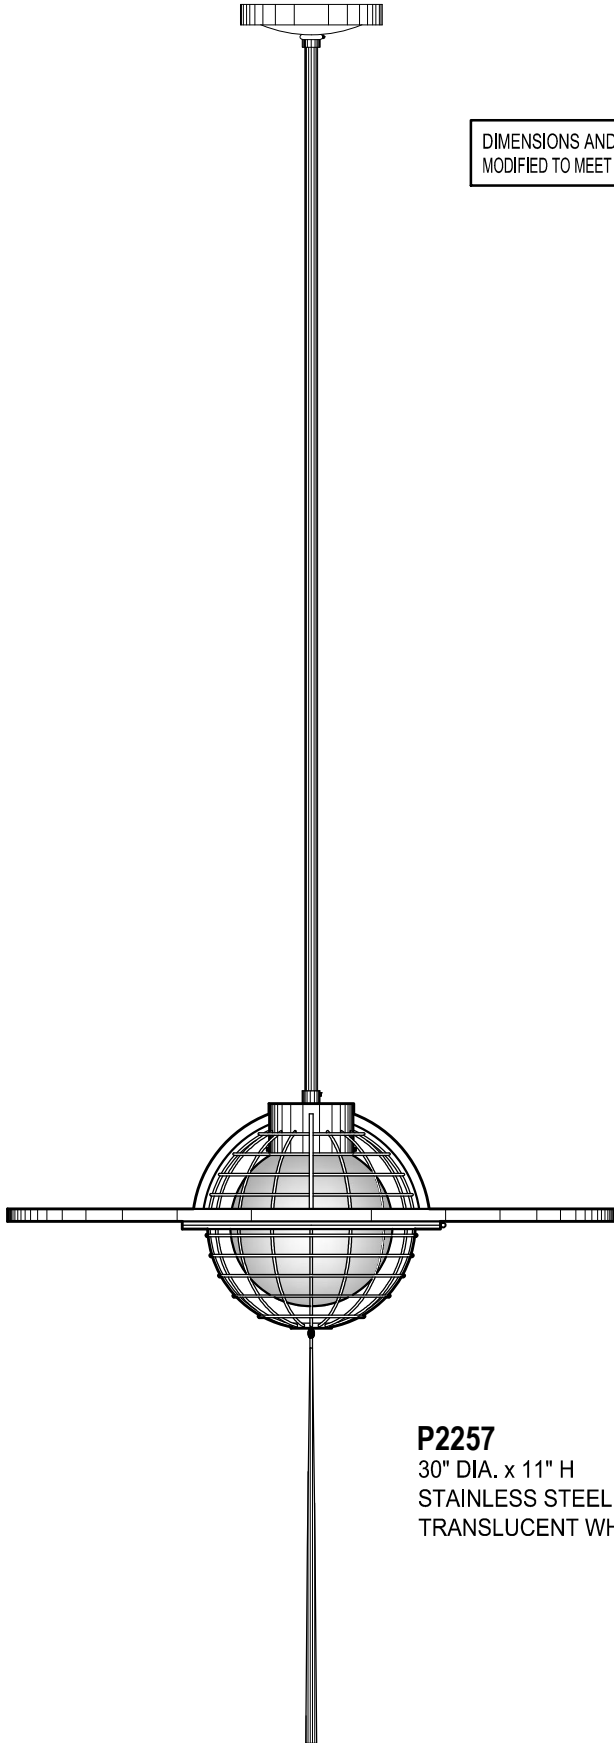

DIMENSIONS AND MATERIALS CAN BE
MODIFIED TO MEET YOUR SPECIFICATIONS

P2257
30" DIA. x 11" H
STAINLESS STEEL METALWORK
TRANSLUCENT WHITE ACRYLIC GLOBE

P2260
40" DIAMETER
STAINLESS STEEL METALWORK
TRANSLUCENT WHITE ACRYLIC GLOBE