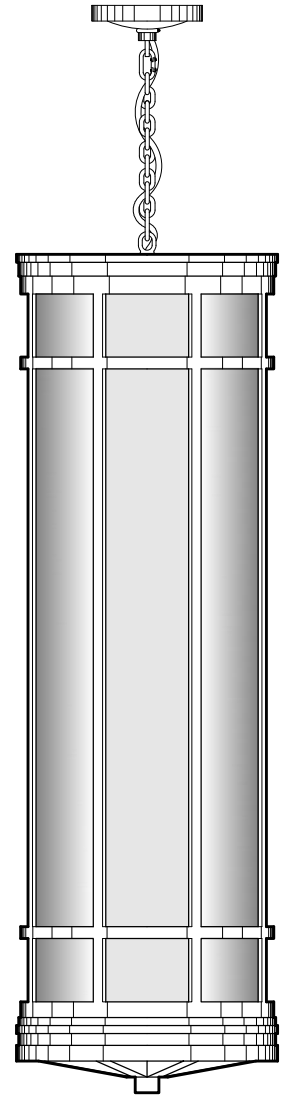

P2265
18" DIA x 61" H
STAINLESS STEEL METALWORK
1" DIAMETER CLEAR GLASS TUBES

P2270
16-1/2" DIA x 52" H
STAINLESS STEEL METALWORK
TRANSLUCENT WHITE ACRYLIC DIFFUSER

DIMENSIONS AND MATERIALS CAN BE
MODIFIED TO MEET YOUR SPECIFICATIONS