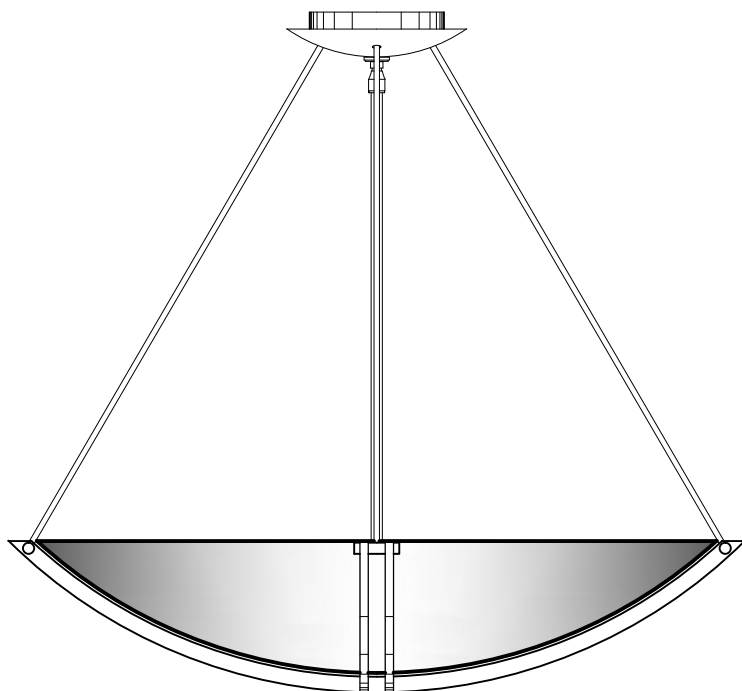

**P2308**

36" DIA x 14" H  
BRASS METALWORK  
FAUX HAND PAINTED ALABASTER ACRYLIC BOWL

**P2305**

30" DIA x 7" H  
ALUMINUM METALWORK  
TRANSLUCENT WHITE ACRYLIC BOWL

DIMENSIONS AND MATERIALS CAN BE  
MODIFIED TO MEET YOUR SPECIFICATIONS