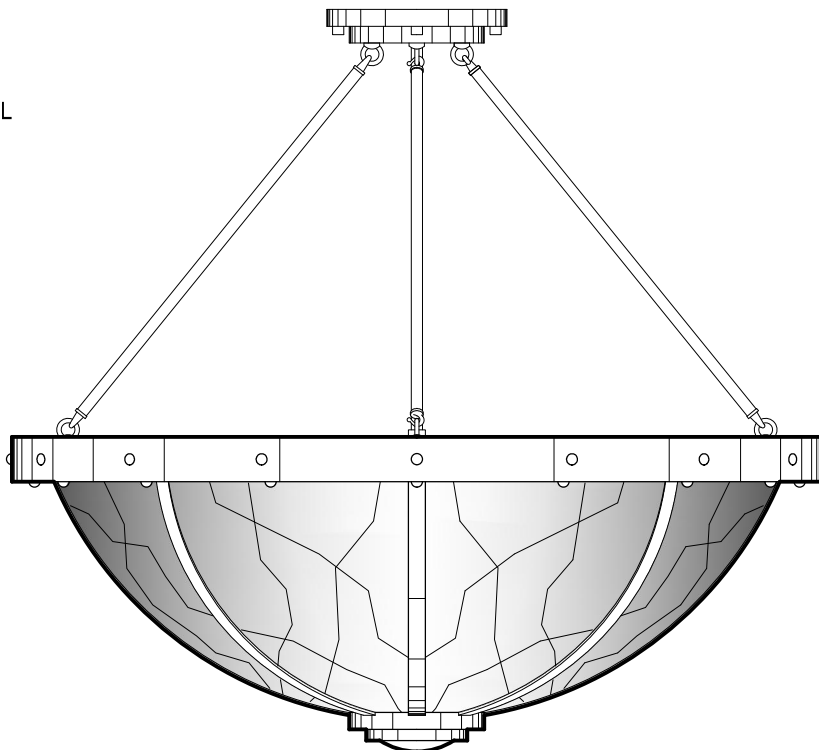

**P2308**

36" DIA x 14" H  
BRASS METALWORK  
FAUX HAND PAINTED ALABASTER ACRYLIC BOWL

**P2305**

30" DIA x 7" H  
ALUMINUM METALWORK  
TRANSLUCENT WHITE ACRYLIC BOWL

DIMENSIONS AND MATERIALS CAN BE  
MODIFIED TO MEET YOUR SPECIFICATIONS