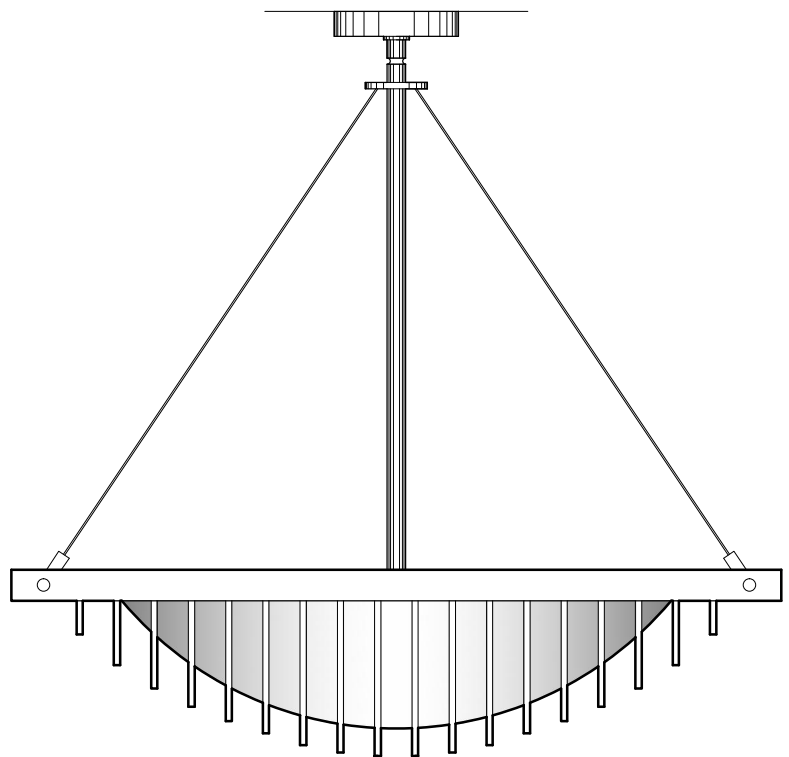

**P2547**  
31" SQUARE  
30" OVERALL HEIGHT  
MACHINED ALUMINUM  
TRANSLUCENT WHITE ACRYLIC DIFFUSER

DIMENSIONS AND MATERIALS CAN BE  
MODIFIED TO MEET YOUR SPECIFICATIONS