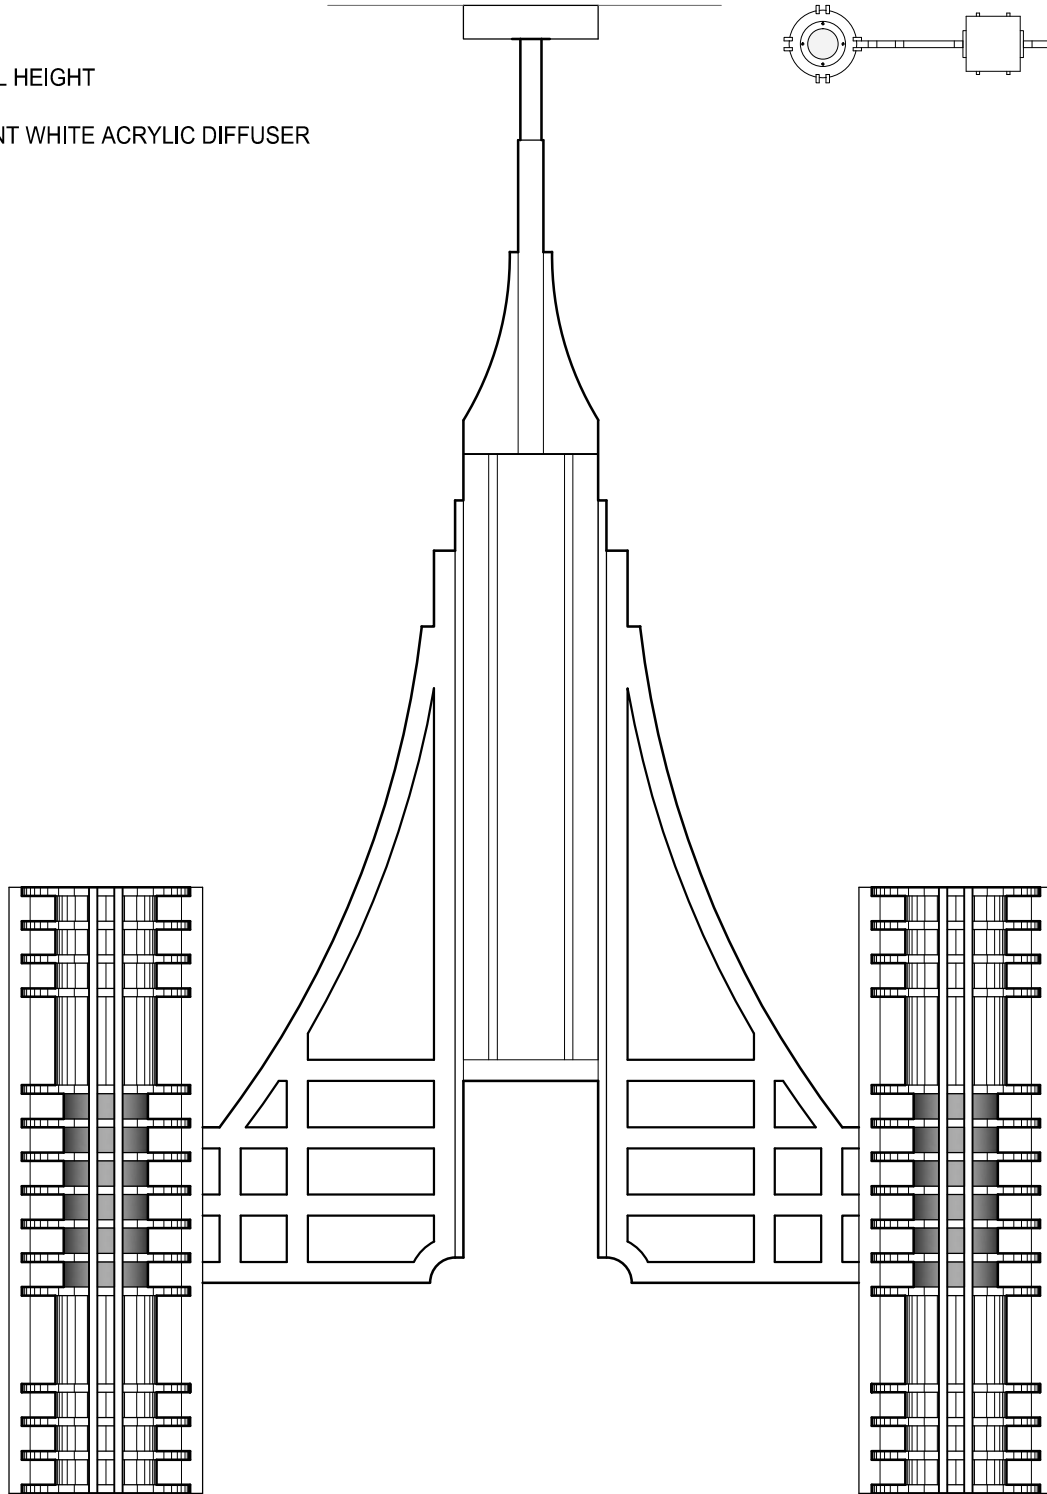

**P2731**

62" W x 12" D  
120" OVERALL HEIGHT  
ALUMINUM  
TRANSLUCENT WHITE ACRYLIC DIFFUSER

DIMENSIONS AND MATERIALS CAN BE  
MODIFIED TO MEET YOUR SPECIFICATIONS