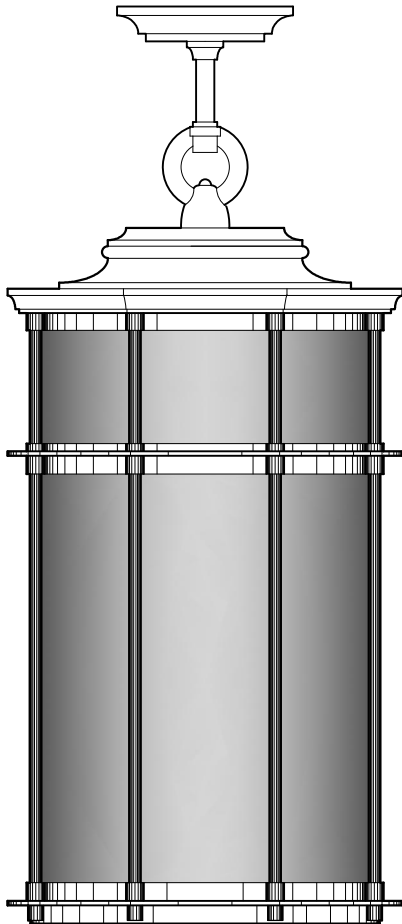

P1616

27" DIAMETER
72" OVERALL HEIGHT
ALUMINUM METALWORK
TRANSLUCENT WHITE ACRYLIC DIFFUSER

P2785

16" DIAMETER
46" OVERALL HEIGHT
BRONZE - SATIN OXIDIZED OIL RUBBED FINISH
TRANSLUCENT WHITE ACRYLIC DIFFUSER
SANDBLASTED OUTSIDE