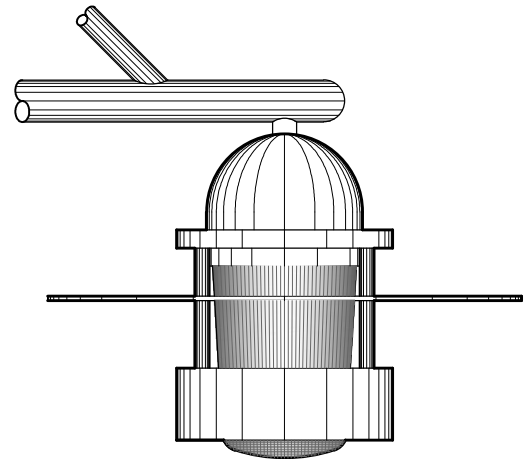

POLE LIGHT

PL1507
76" W x 20" D
170" OVERALL HEIGHT
ALUMINUM METALWORK
CLEAR PRISMATIC GLASS GLOBE

DIMENSIONS AND MATERIALS CAN BE
MODIFIED TO MEET YOUR SPECIFICATIONS

CREATIVE LIGHT SOURCE