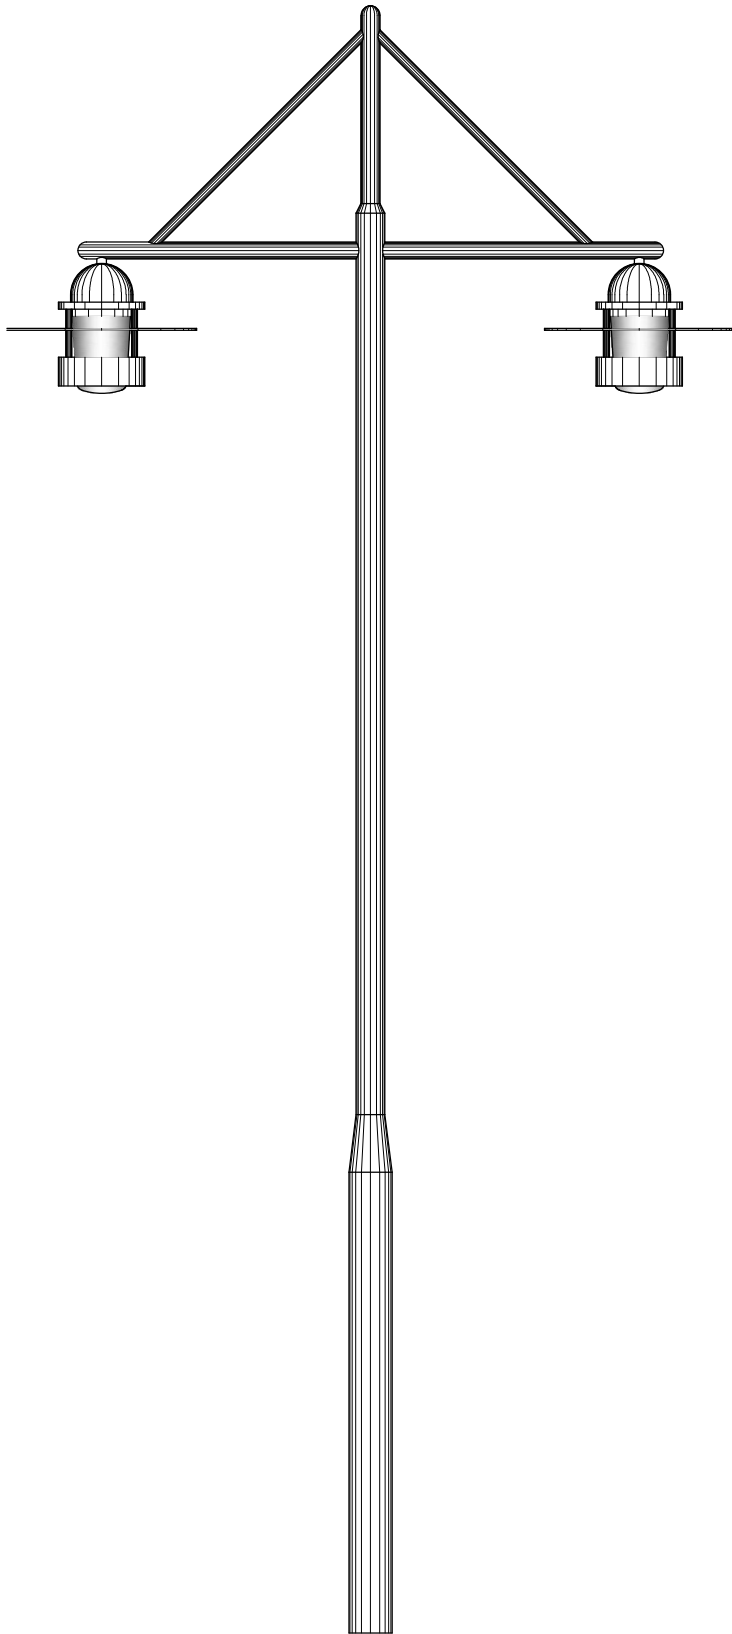

POLE LIGHT

PL1507
76" W x 20" D
170" OVERALL HEIGHT
ALUMINUM METALWORK
CLEAR PRISMATIC GLASS GLOBE

DIMENSIONS AND MATERIALS CAN BE
MODIFIED TO MEET YOUR SPECIFICATIONS

CREATIVE LIGHT SOURCE