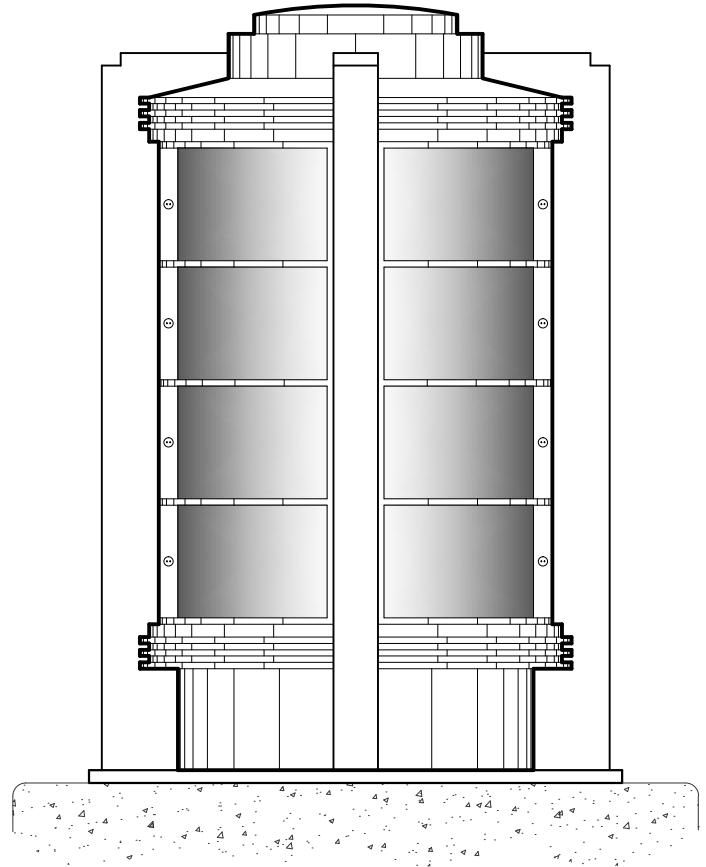

**PM1955**

21" DIAMETER  
31" OVERALL HEIGHT  
ALUMINUM METALWORK  
TRANSLUCENT WHITE ACRYLIC DIFFUSER

**PM1991**

17" ACROSS FLATS  
44" OVERALL HEIGHT  
ALUMINUM METALWORK  
TRANSLUCENT WHITE ACRYLIC DIFFUSER