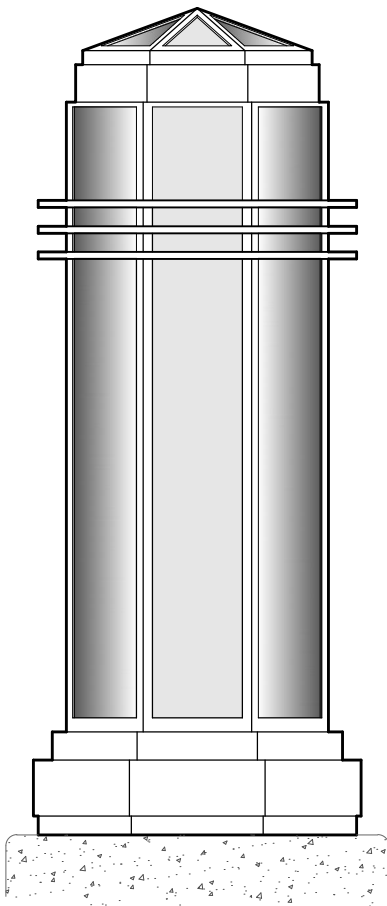

**PM1955**

21" DIAMETER  
31" OVERALL HEIGHT  
ALUMINUM METALWORK  
TRANSLUCENT WHITE ACRYLIC DIFFUSER

**PM1991**

17" ACROSS FLATS  
44" OVERALL HEIGHT  
ALUMINUM METALWORK  
TRANSLUCENT WHITE ACRYLIC DIFFUSER

DIMENSIONS AND MATERIALS CAN BE  
MODIFIED TO MEET YOUR SPECIFICATIONS