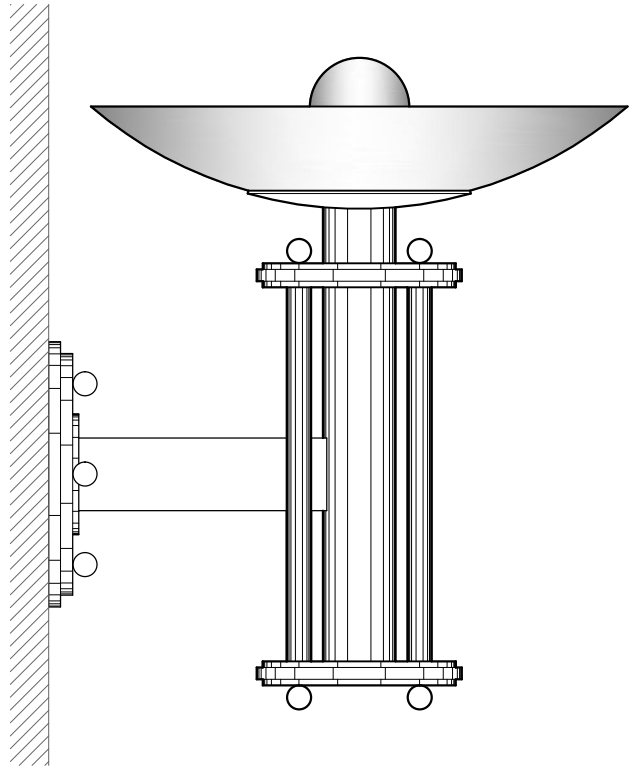

**WB1342**

11" DIA x 13" H x 12" PROJ

BRASS METALWORK

TRANSLUCENT WHITE ACRYLIC BOWL

**WB1272**

12" DIA x 22" H x 15" PROJ

BRASS METALWORK

FROSTED GLASS GLOBE

DIMENSIONS AND MATERIALS CAN BE  
MODIFIED TO MEET YOUR SPECIFICATIONS