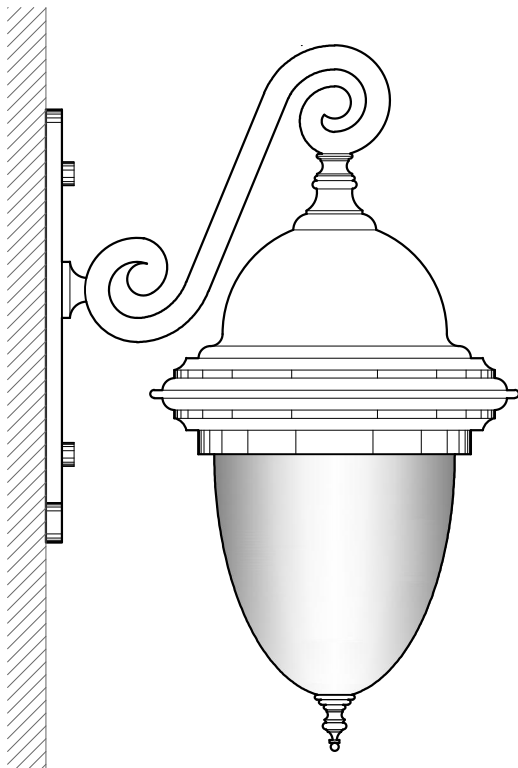

**WB1342**

11" DIA x 13" H x 12" PROJ

BRASS METALWORK

TRANSLUCENT WHITE ACRYLIC BOWL

**WB1272**

12" DIA x 22" H x 15" PROJ

BRASS METALWORK

FROSTED GLASS GLOBE

DIMENSIONS AND MATERIALS CAN BE  
MODIFIED TO MEET YOUR SPECIFICATIONS