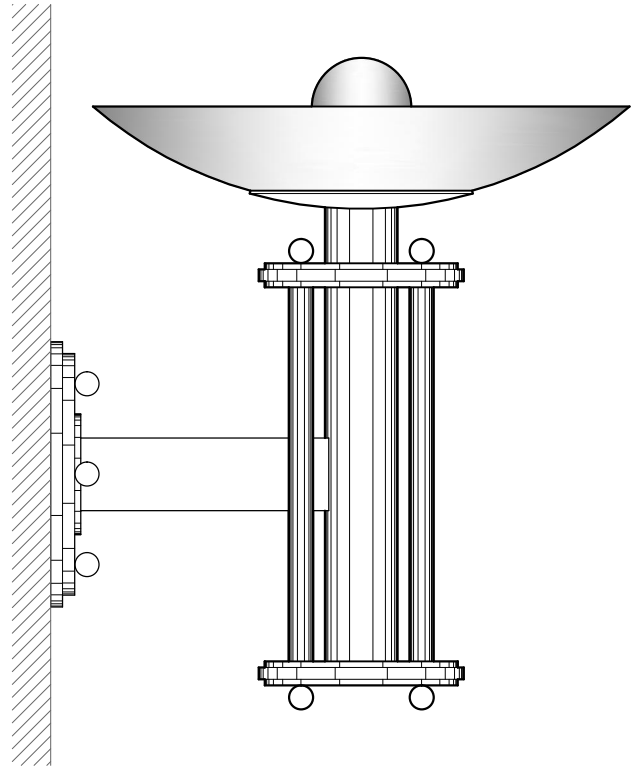

WB1342

11" DIA x 13" H x 12" PROJ

BRASS METALWORK

TRANSLUCENT WHITE ACRYLIC BOWL

WB1272

12" DIA x 22" H x 15" PROJ

BRASS METALWORK

FROSTED GLASS GLOBE

DIMENSIONS AND MATERIALS CAN BE
MODIFIED TO MEET YOUR SPECIFICATIONS