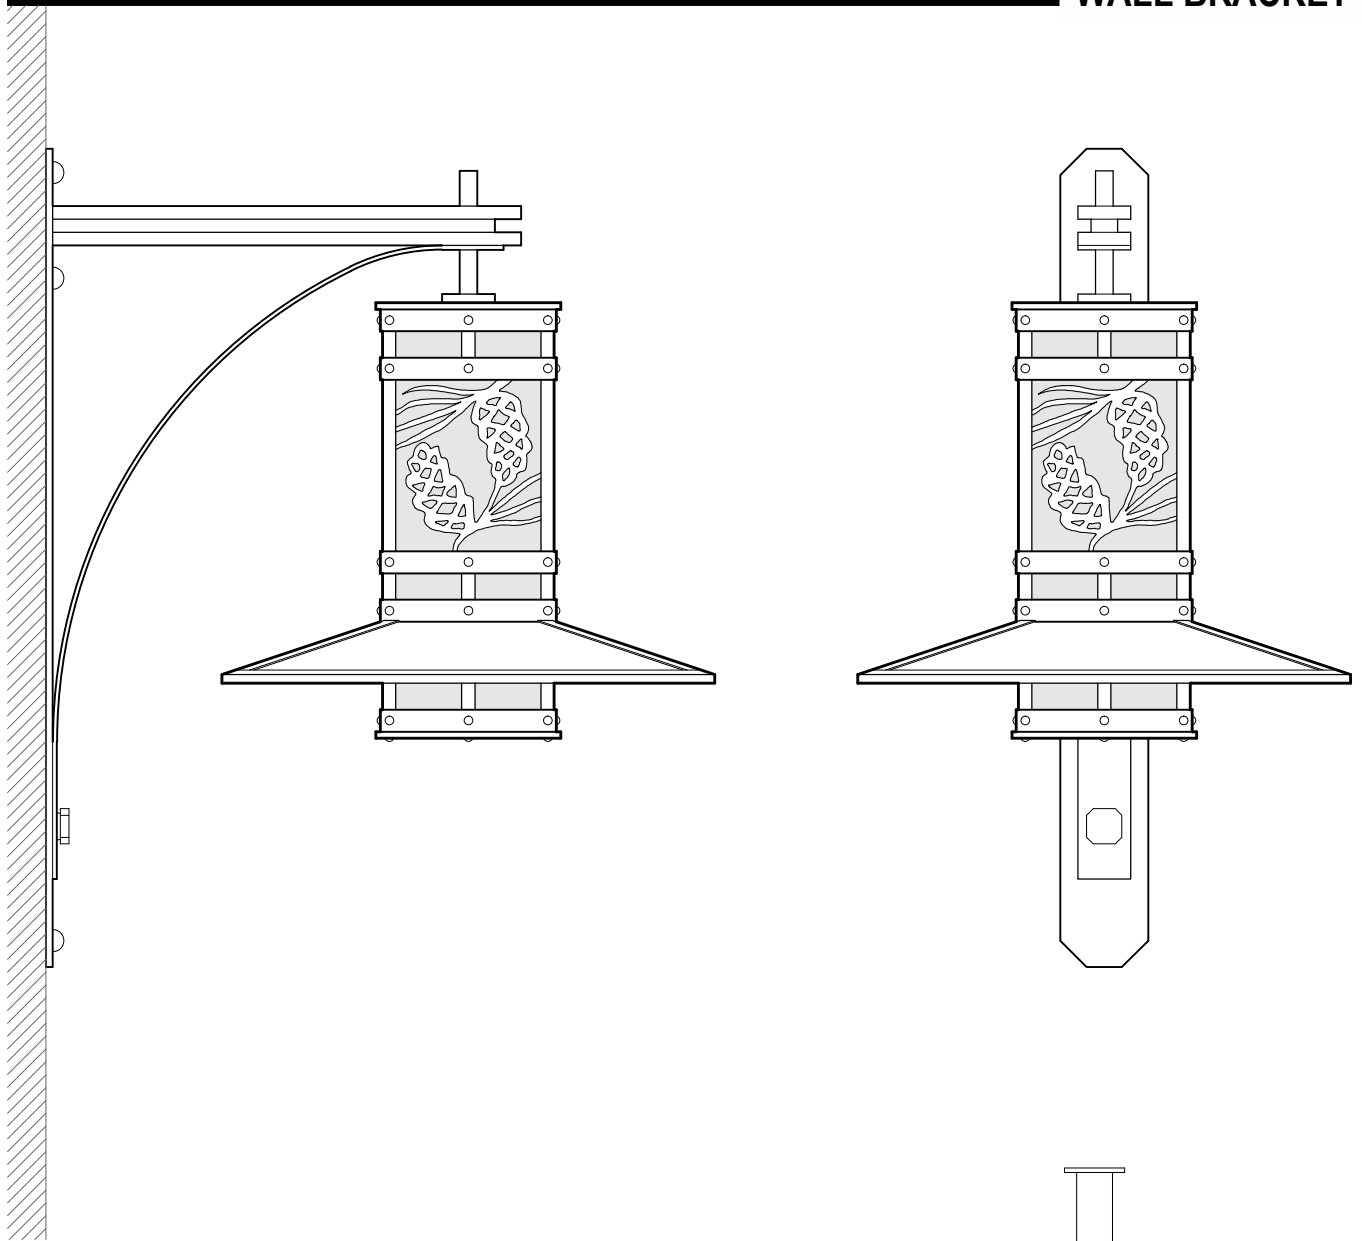

WALL BRACKET

WB1682

28" SQUARE x 38" PROJ

47" OVERALL HEIGHT

ALUMINUM METALWORK

TRANSLUCENT WHITE ACRYLIC DIFFUSER

DIMENSIONS AND MATERIALS CAN BE
MODIFIED TO MEET YOUR SPECIFICATIONS

CREATIVE LIGHT SOURCE