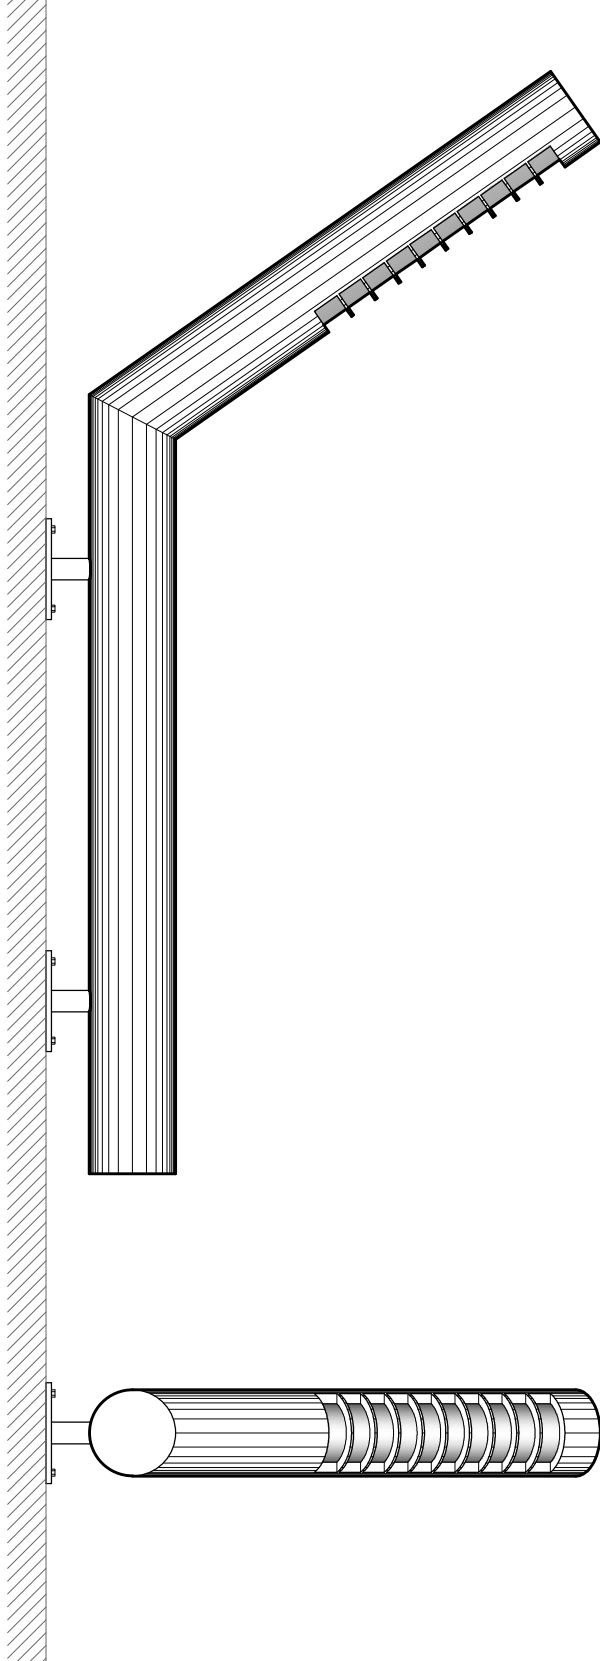

WALL BRACKET

WB1709
6" DIA x 39" PROJ
77" OVERALL HEIGHT
ALUMINUM METALWORK
TRANSLUCENT WHITE ACRYLIC DIFFUSER

DIMENSIONS AND MATERIALS CAN BE
MODIFIED TO MEET YOUR SPECIFICATIONS

CREATIVE LIGHT SOURCE