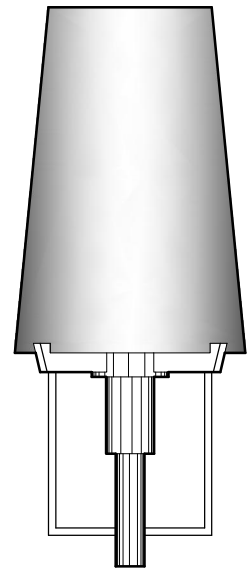

WB1804
6" DIA x 15" H x 7" PROJ
ALUMINUM METALWORK
TRIPLEX WHITE OPAL GLASS SHADE

DIMENSIONS AND MATERIALS CAN BE
MODIFIED TO MEET YOUR SPECIFICATIONS

WB1885
4" DIA x 16" H x 8" PROJ
ALUMINUM METALWORK
TRIPLEX WHITE OPAL GLASS CYLINDER