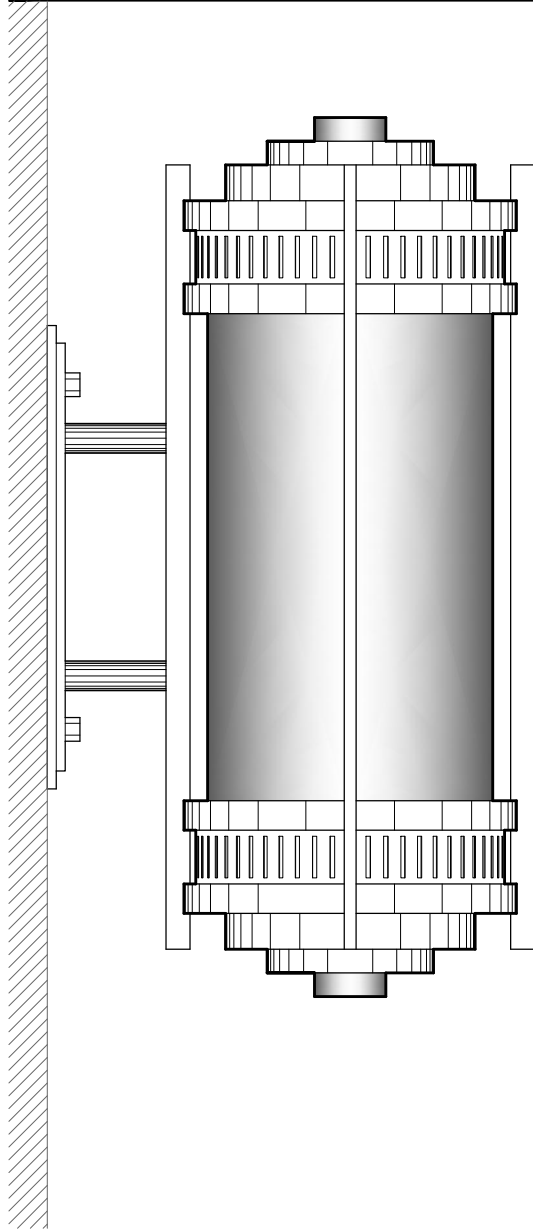

WALL BRACKET

WB1877

14" DIA x 19" PROJ

37" OVERALL HEIGHT

STAINLESS STEEL METALWORK

TRANSLUCENT WHITE ACRYLIC DIFFUSER

DIMENSIONS AND MATERIALS CAN BE
MODIFIED TO MEET YOUR SPECIFICATIONS

CREATIVE LIGHT SOURCE