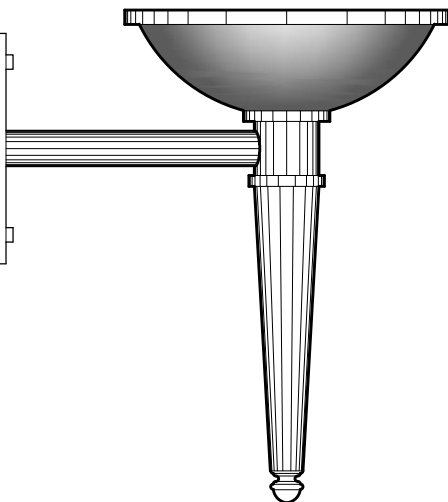

WALL BRACKET

WB2617
9" DIA x 12" PROJ
24" OVERALL HEIGHT
ALUMINUM METALWORK
CLEAR ACRYLIC DIFFUSER WITH HAND
PAINTED "UMBER" FAUX ALABASTER FINISH

WB1882
11" DIA x 16" PROJ
18" OVERALL HEIGHT
ALUMINUM METALWORK
ACRYLIC BOWL WITH FAUX ALABASTER FINISH

DIMENSIONS AND MATERIALS CAN BE
MODIFIED TO MEET YOUR SPECIFICATIONS

CREATIVE LIGHT SOURCE